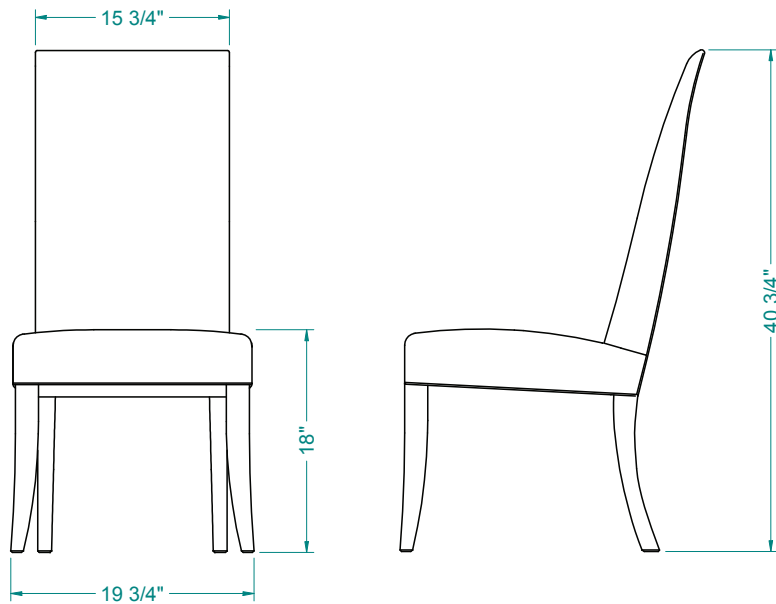

west end chair  
UD-SC · 41"H x 20"W x 25"D

west end

 **THOS. MOSER**

72 Wright's Landing | Auburn, ME | p: 800 862 1973 | f: 207 784 6973 | thosmoser.com

### west end chair

UD-SC · 41" H x 20" W x 25" D

Each upholstered chair is armless and has a mortise-and-tenon frame, along with flexible serpentine springs wrapped in foam for cushioning. Upholstery is available in a plethora of fabrics and leathers—either yours or ours. The chair's tall height and narrow waist create a compact yet comfortable size that marries well with any of our dining tables and other chairs. Contrasting welt-edge finish available.