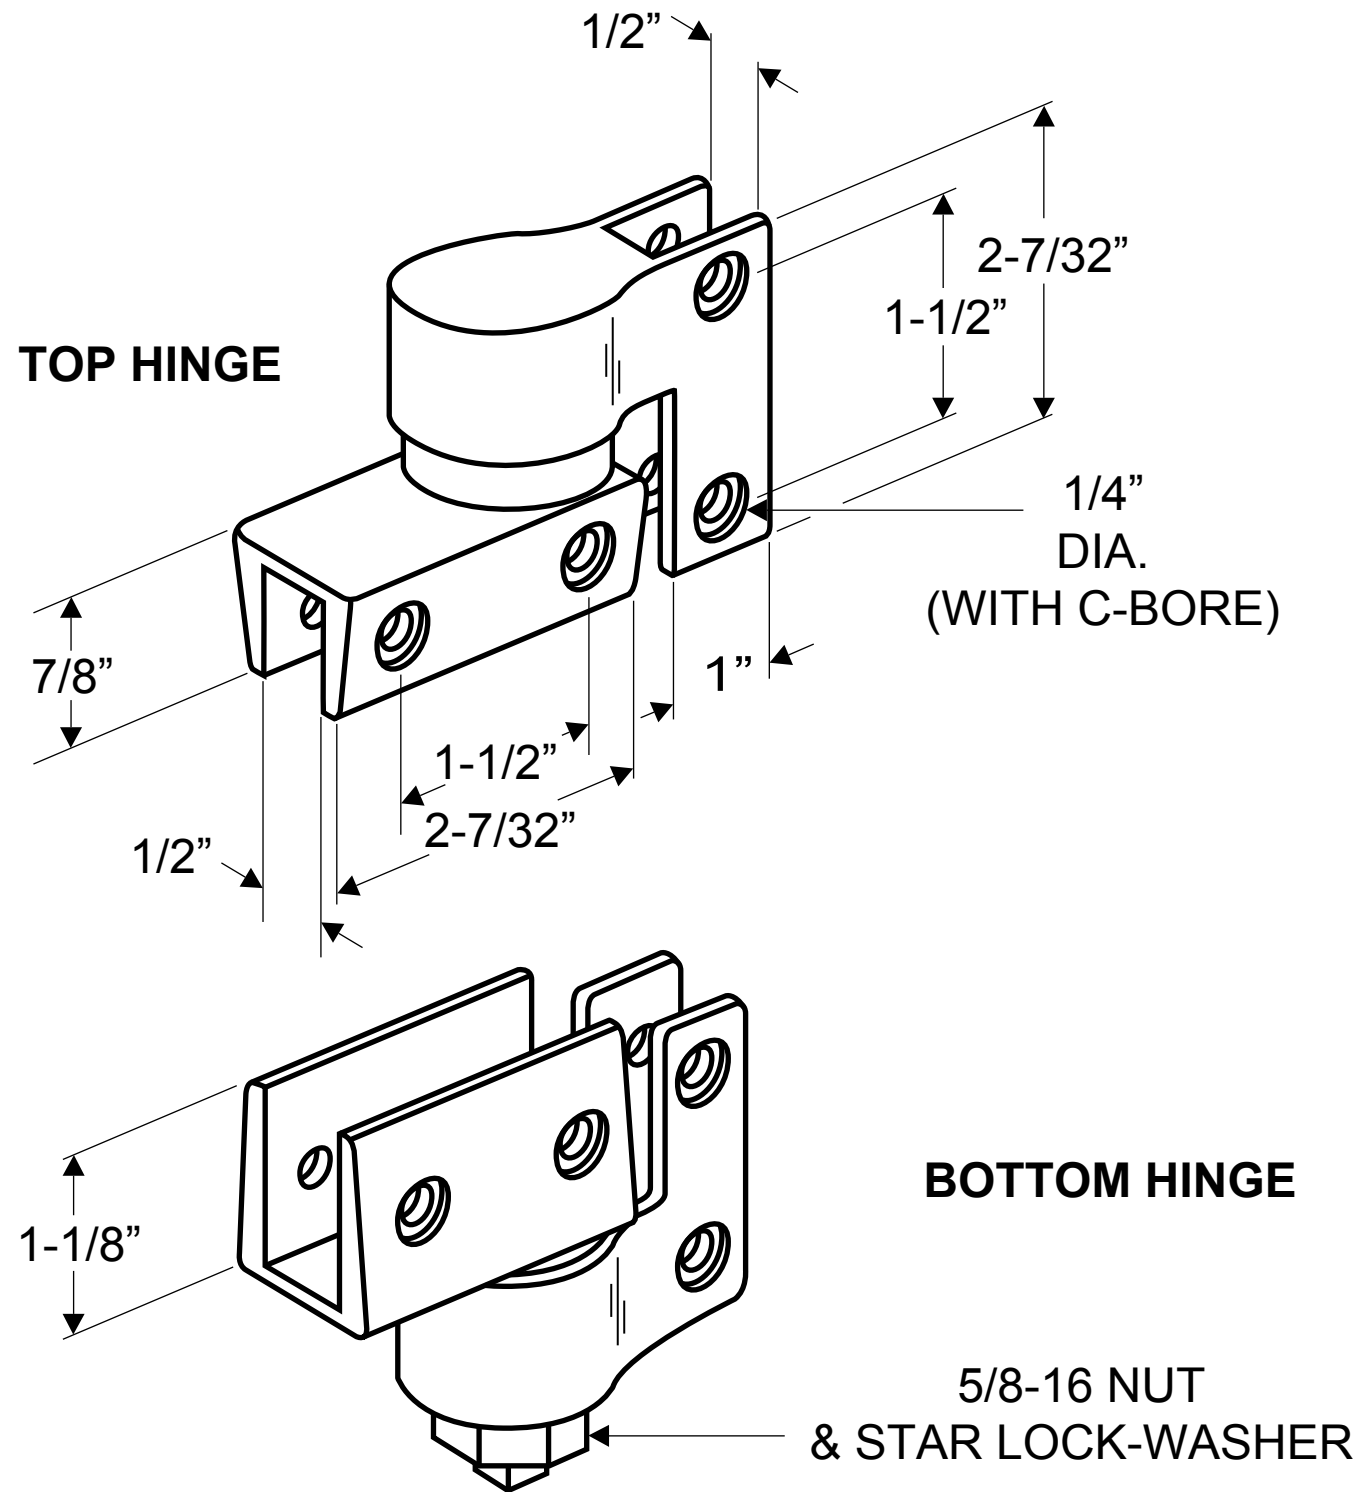

**7803
(ROLLER BEARING HINGE)**

**NOTE: FOR 1/2" DOOR AND POST
TOP AND BOTTOM HINGE MEASUREMENTS
SAME EXCEPT WHERE INDICATED**

**INSTRUCTIONS FOR INSTALLING
7803 PIVOT HINGE**