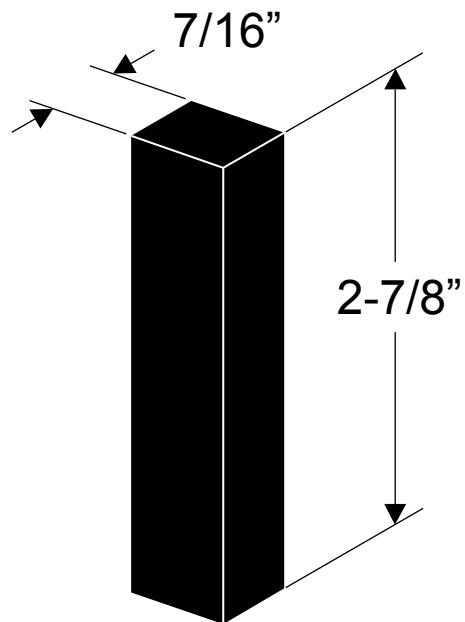

**99275  
(RUBBER BUMPER)**

**NOTE: FOR ALL STAMPED STAINLESS  
STEEL STRIKE & KEEPERS**