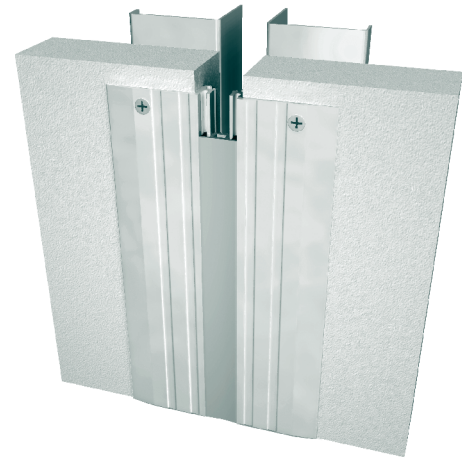

# 104 Series Surface Mount

A07 - Wall to Wall or Ceiling to Ceiling

A09 - Wall to Corner or Wall to Ceiling

Movement Rating  $\pm$  25%

## Product Guide

- ▶ Dual durometer seal provides secure fit and optimal flexibility
- ▶ Seals absorb limited serviceable seismic movement
- ▶ Designed for renovation and surface mount installations
- ▶ Adaptable on any wall finish
- ▶ Easy to clean flush seals

- ▶ Standard seal colors: black, beige, gray, off white and bright white. Custom colors available upon request.
- ▶ Clear anodized finish
- ▶ Snap-fit design for easy on site assembly

# 104 Series Surface Mount Wall and Ceiling Systems

104-A07  
Wall/Wall Ceiling/Ceiling  
(2" (50mm) system shown)

104-A09  
Wall/Corner Wall/Ceiling  
(2" (50mm) system shown)