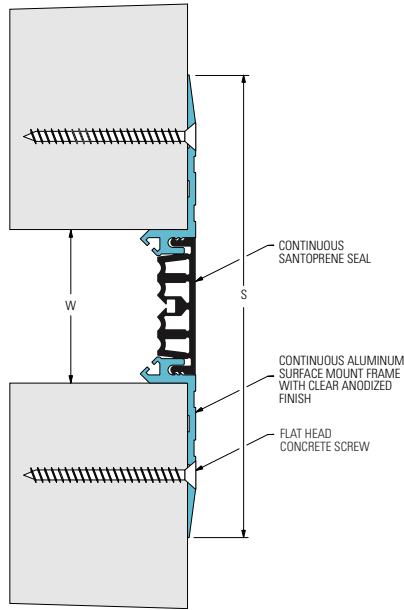

## Product Guide

- ▶ Dual durometer seal provides secure fit and optimal flexibility
- ▶ Seals absorb limited serviceable seismic movement
- ▶ Designed for renovation and surface mount installations
- ▶ Adaptable on any wall finish
- ▶ Easy to clean flush seals

### SYSTEM DATA

Application	System	W		H1		H2		S		B		Movement +/-				Load	
		Joint Width		Frame Height 1		Sub Height 2		Sight Line		Blockout		Horizontal		Vertical		US ton	kN
		US	mm	US	mm	US	mm	US	mm	US	mm	US	mm	US	mm		
Wall/Wall Ceiling/Ceiling	104-A07-025	1"	25	*	*	*	*	4 3/4"	121	*	*	1/4"	6	1/4"	6	*	*
	104-A07-038	1 1/2"	38	*	*	*	*	5 1/8"	130	*	*	3/8"	10	3/8"	10	*	*
	104-A07-050	2"	51	*	*	*	*	5 5/8"	143	*	*	1/2"	13	1/2"	13	*	*
	104-A07-075	3"	76	*	*	*	*	6 5/8"	168	*	*	3/4"	19	3/4"	19	*	*
Wall/Corner Wall/Ceiling	104-A09-025	1"	25	*	*	*	*	2 7/8"	73	*	*	1/4"	6	1/4"	6	*	*
	104-A09-038	1 1/2"	38	*	*	*	*	3 5/16"	84	*	*	3/8"	10	3/8"	10	*	*
	104-A09-050	2"	51	*	*	*	*	3 3/4"	95	*	*	1/2"	13	1/2"	13	*	*
Wall/Wall	118-A07-050	2"	50	*	*	*	*	1 7/8"	47	*	*	1/2"	13	1/2"	13	*	*
	118-A07-075	3"	75	*	*	*	*	2 7/8"	73	*	*	3/4"	19	3/4"	19	*	*
Wall/Corner	118-A09-050	2"	50	*	*	*	*	1 7/8"	47	*	*	1/2"	13	1/2"	13	*	*
	118-A09-075	3"	75	*	*	*	*	2 7/8"	73	*	*	3/4"	19	3/4"	19	*	*

# 104 Series Surface Mount Wall and Ceiling Systems

104-A07  
Wall/Wall Ceiling/Ceiling  
(2" (50mm) system shown)

104-A09  
Wall/Corner Wall/Ceiling  
(2" (50mm) system shown)