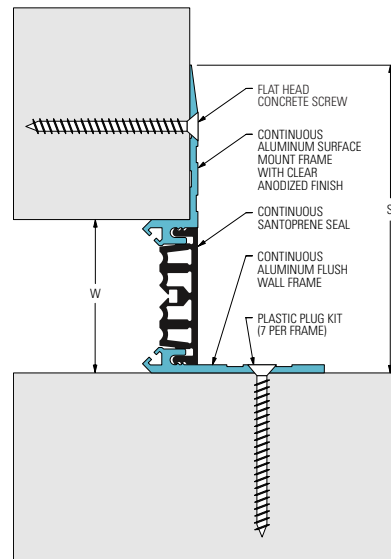

### SYSTEM DATA

Application	System	W		H1		H2		S		B		Movement +/-				Load	
		Joint Width		Frame Height 1		Sub Height 2		Sight Line		Blockout		Horizontal		Vertical		US ton	kN
		US	mm	US	mm	US	mm	US	mm	US	mm	US	mm	US	mm		
Wall/Wall Ceiling/Ceiling	104-A07-025	1"	25	*	*	*	*	4 3/4"	121	*	*	1/4"	6	1/4"	6	*	*
	104-A07-038	1 1/2"	38	*	*	*	*	5 1/8"	130	*	*	3/8"	10	3/8"	10	*	*
	104-A07-050	2"	51	*	*	*	*	5 5/8"	143	*	*	1/2"	13	1/2"	13	*	*
	104-A07-075	3"	76	*	*	*	*	6 5/8"	168	*	*	3/4"	19	3/4"	19	*	*
Wall/Corner Wall/Ceiling	104-A09-025	1"	25	*	*	*	*	2 7/8"	73	*	*	1/4"	6	1/4"	6	*	*
	104-A09-038	1 1/2"	38	*	*	*	*	3 5/16"	84	*	*	3/8"	10	3/8"	10	*	*
	104-A09-050	2"	51	*	*	*	*	3 3/4"	95	*	*	1/2"	13	1/2"	13	*	*
Wall/Wall	118-A07-050	2"	50	*	*	*	*	1 7/8"	47	*	*	1/2"	13	1/2"	13	*	*
	118-A07-075	3"	75	*	*	*	*	2 7/8"	73	*	*	3/4"	19	3/4"	19	*	*
Wall/Corner	118-A09-050	2"	50	*	*	*	*	1 7/8"	47	*	*	1/2"	13	1/2"	13	*	*
	118-A09-075	3"	75	*	*	*	*	2 7/8"	73	*	*	3/4"	19	3/4"	19	*	*

# 104 Series Surface Mount Wall and Ceiling Systems

104-A07  
Wall/Wall Ceiling/Ceiling  
(2" (50mm) system shown)

104-A09  
Wall/Corner Wall/Ceiling  
(2" (50mm) system shown)