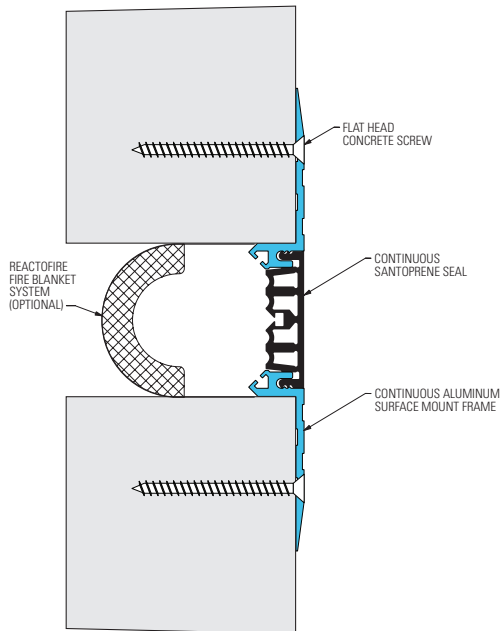

## Product Guide

- ▶ Dual durometer seal provides secure fit and optimal flexibility
- ▶ Seals absorb limited serviceable seismic movement
- ▶ Designed for renovation and surface mount installations
- ▶ Adaptable on any wall finish
- ▶ Easy to clean flush seals

### SYSTEM DATA

Application	System	W		H1		H2		S		B		Movement +/-				Load	
		Joint Width		Frame Height 1		Sub Height 2		Sight Line		Blockout		Horizontal		Vertical		US ton	kN
		US	mm	US	mm	US	mm	US	mm	US	mm	US	mm	US	mm		
Wall/Wall Ceiling/Ceiling	104-A07-025	1"	25	*	*	*	*	4 3/4"	121	*	*	1/4"	6	1/4"	6	*	*
	104-A07-038	1 1/2"	38	*	*	*	*	5 1/8"	130	*	*	3/8"	10	3/8"	10	*	*
	104-A07-050	2"	51	*	*	*	*	5 5/8"	143	*	*	1/2"	13	1/2"	13	*	*
	104-A07-075	3"	76	*	*	*	*	6 5/8"	168	*	*	3/4"	19	3/4"	19	*	*
Wall/Corner Wall/Ceiling	104-A09-025	1"	25	*	*	*	*	2 7/8"	73	*	*	1/4"	6	1/4"	6	*	*
	104-A09-038	1 1/2"	38	*	*	*	*	3 5/16"	84	*	*	3/8"	10	3/8"	10	*	*
	104-A09-050	2"	51	*	*	*	*	3 3/4"	95	*	*	1/2"	13	1/2"	13	*	*
Wall/Wall	118-A07-050	2"	50	*	*	*	*	1 7/8"	47	*	*	1/2"	13	1/2"	13	*	*
	118-A07-075	3"	75	*	*	*	*	2 7/8"	73	*	*	3/4"	19	3/4"	19	*	*
Wall/Corner	118-A09-050	2"	50	*	*	*	*	1 7/8"	47	*	*	1/2"	13	1/2"	13	*	*
	118-A09-075	3"	75	*	*	*	*	2 7/8"	73	*	*	3/4"	19	3/4"	19	*	*

# 104 Series Surface Mount Wall and Ceiling Systems

104-A07  
Wall/Wall Ceiling/Ceiling  
(2" (50mm) system shown)

104-A09  
Wall/Corner Wall/Ceiling  
(2" (50mm) system shown)

## 104 Series Options

Reactofire Fire Blanket System  
(104-A07-050 system shown)

Reactofire Mineral Wool & Sealant Fire Barrier System  
(104-A07-050 system shown)