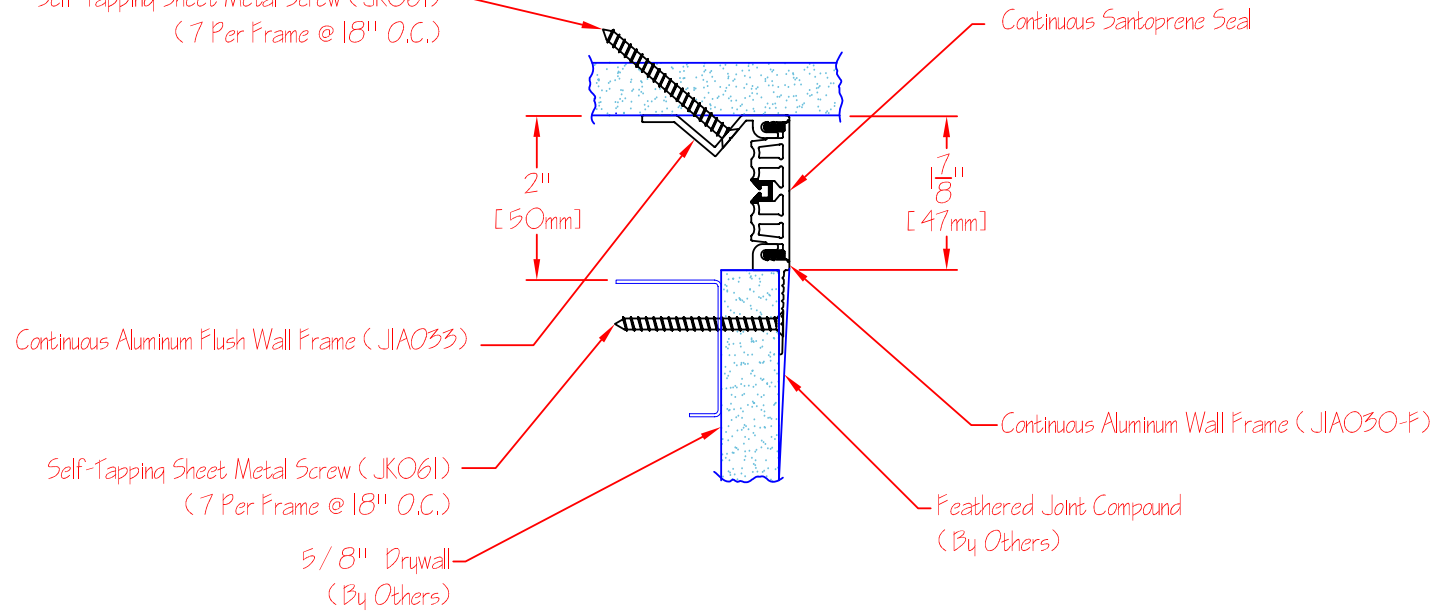

InPRO
JOINTMASTER
 ARCHITECTURAL JOINT SYSTEMS

DATE: May 2005

SCALE: 1/4" = 1'-0"

REV:

APPLICATION-
 SURFACE MOUNT WALL / CORNER-WALL / CEILING CONDITION
 FOR DRYWALL

InPRO CORPORATION
 Interior and Exterior Architectural Products
 800 W18766 Apollo Drive
 Muskego, WI 53150 USA

Specify Seal Color	
Black	(J1D011)
Beige	(J1D012)
Gray	(J1D013)
Off White	(J1D014)
Bright White	(J1D015)

Aluminum Finish-Mill

Self-Tapping Sheet Metal Screw (JKO61)
(7 Per Frame @ 18" O.C.)

113-A09-050 SYSTEM

Joint Width	Movement ±				
	Horizontal		Vertical		
US	mm	US	mm	US	mm
2"	51	1/2"	13	1/2"	13

DATE: Jan, 2002
SCALE: Half
REV: (0) 2/27/06

APPLICATION-
SURFACE MOUNT WALL / CORNER-WALL / CEILING CONDITION
FOR DRYWALL

Specify Seal Color	
Black	(J1D021)
Beige	(J1D022)
Grau	(J1D023)
Off White	(J1D024)
Bright White	(J1D025)

Aluminum Finish-Mill

113-A09-075 SYSTEM

Joint Width		Movement ±			
		Horizontal		Vertical	
US	mm	US	mm	US	mm
3"	76	3/4"	19	3/4"	19