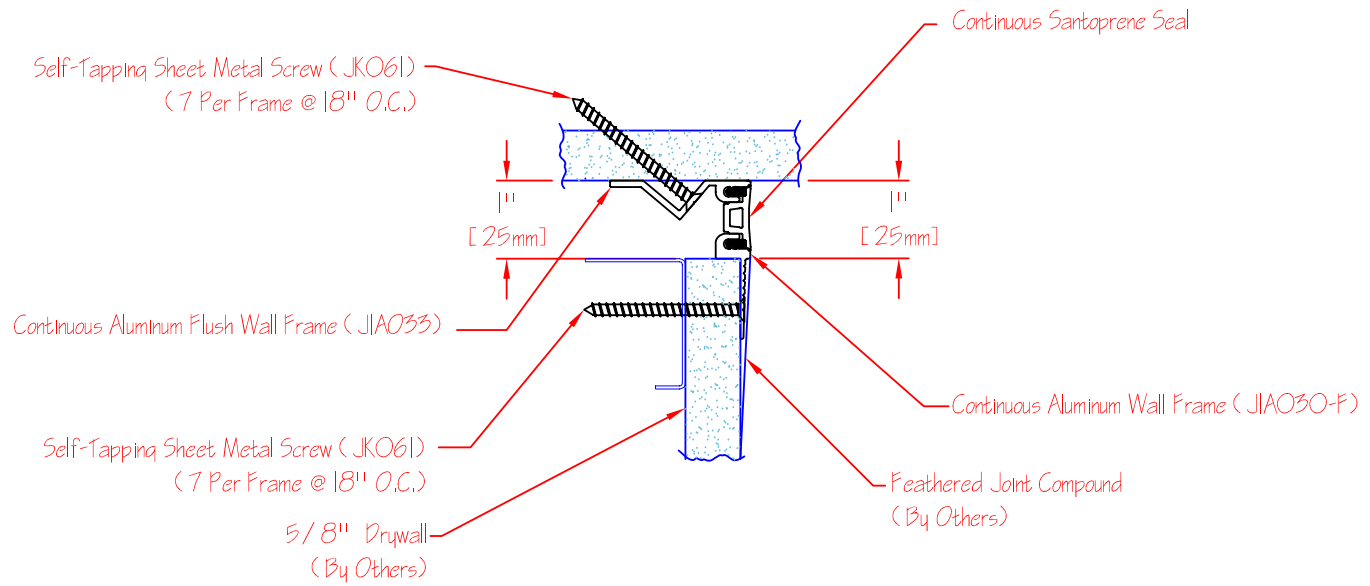

Specify Seal Color	
Black	(J12001)
Beige	(J12002)
Gray	(J12003)
Off White	(J12004)
Bright White	(J12005)

Aluminum Finish-Mill

113-A09-025 SYSTEM

Joint Width	Movement ±				
	Horizontal		Vertical		
US	mm	US	mm	US	mm
1"	25	1/4"	6	1/4"	6

Specify Seal Color	
Black	(J1D006)
Beige	(J1D007)
Gray	(J1D008)
Off White	(J1D009)
Bright White	(J1D010)

Aluminum Finish-Mill

113-A09-038 SYSTEM

Joint Width		Movement ±			
		Horizontal		Vertical	
US	mm	US	mm	US	mm
1-1/2"	38	3/8"	10	3/8"	10

Specify Seal Color	
Black	(J1D011)
Beige	(J1D012)
Gray	(J1D013)
Off White	(J1D014)
Bright White	(J1D015)

Aluminum Finish-Mill

Self-Tapping Sheet Metal Screw (JKO61)
(7 Per Frame @ 18" O.C.)

113-A09-050 SYSTEM

Specify Seal Color	
Black	(J1D021)
Beige	(J1D022)
Grau	(J1D023)
Off White	(J1D024)
Bright White	(J1D025)

Aluminum Finish-Mill

113-A09-075 SYSTEM

Joint Width		Movement ±			
		Horizontal		Vertical	
US	mm	US	mm	US	mm
3"	76	3/4"	19	3/4"	19