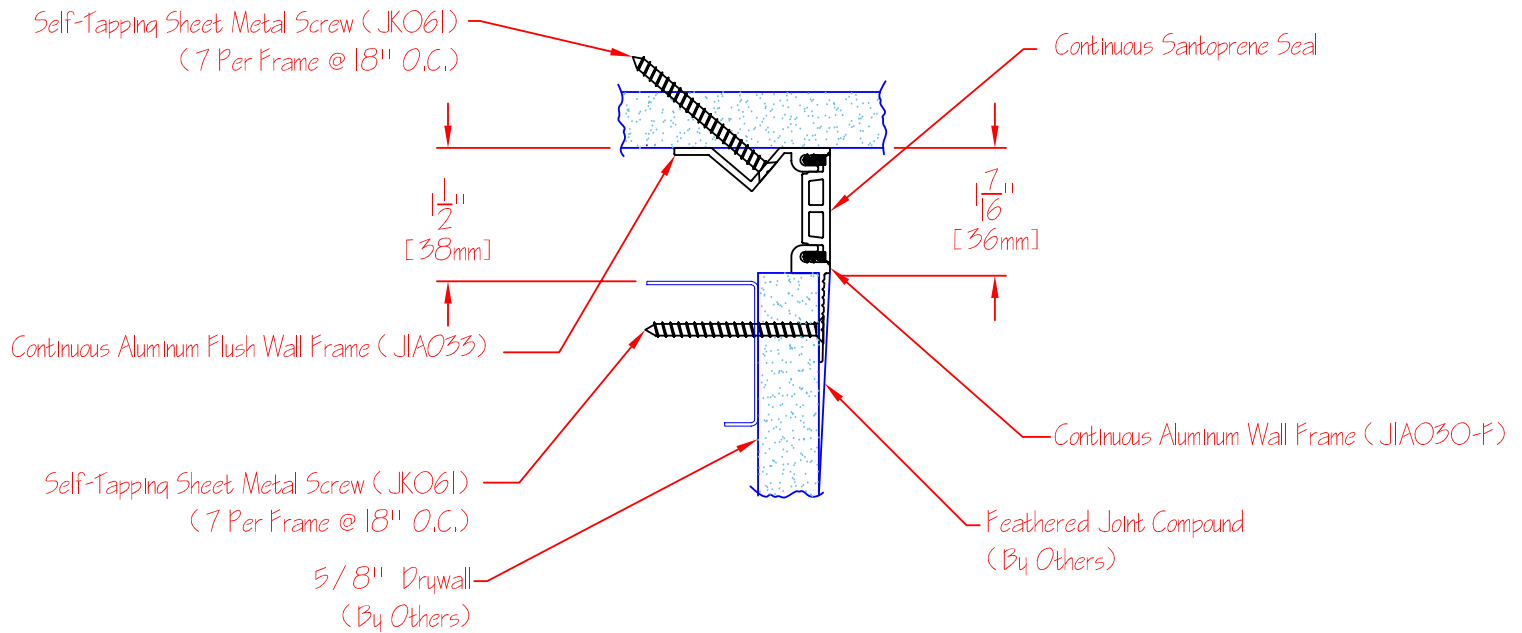

Specify Seal Color	
Black	(J12001)
Beige	(J12002)
Gray	(J12003)
Off White	(J12004)
Bright White	(J12005)

Aluminum Finish-Mill

113-A09-025 SYSTEM

Joint Width	Movement ±				
	Horizontal		Vertical		
US	mm	US	mm	US	mm
1"	25	1/4"	6	1/4"	6

Specify Seal Color	
Black	(J1D006)
Beige	(J1D007)
Gray	(J1D008)
Off White	(J1D009)
Bright White	(J1D010)

Aluminum Finish-Mill

113-A09-038 SYSTEM

Joint Width		Movement ±			
		Horizontal		Vertical	
US	mm	US	mm	US	mm
1-1/2"	38	3/8"	10	3/8"	10

Specify Seal Color	
Black	(J1D011)
Beige	(J1D012)
Gray	(J1D013)
Off White	(J1D014)
Bright White	(J1D015)

Aluminum Finish-Mill

Self-Tapping Sheet Metal Screw (JKO61)
(7 Per Frame @ 18" O.C.)

113-A09-050 SYSTEM

Specify Seal Color	
Black	(J1D021)
Beige	(J1D022)
Grau	(J1D023)
Off White	(J1D024)
Bright White	(J1D025)

Aluminum Finish-Mill

113-A09-075 SYSTEM

Joint Width		Movement ±			
		Horizontal		Vertical	
US	mm	US	mm	US	mm
3"	76	3/4"	19	3/4"	19