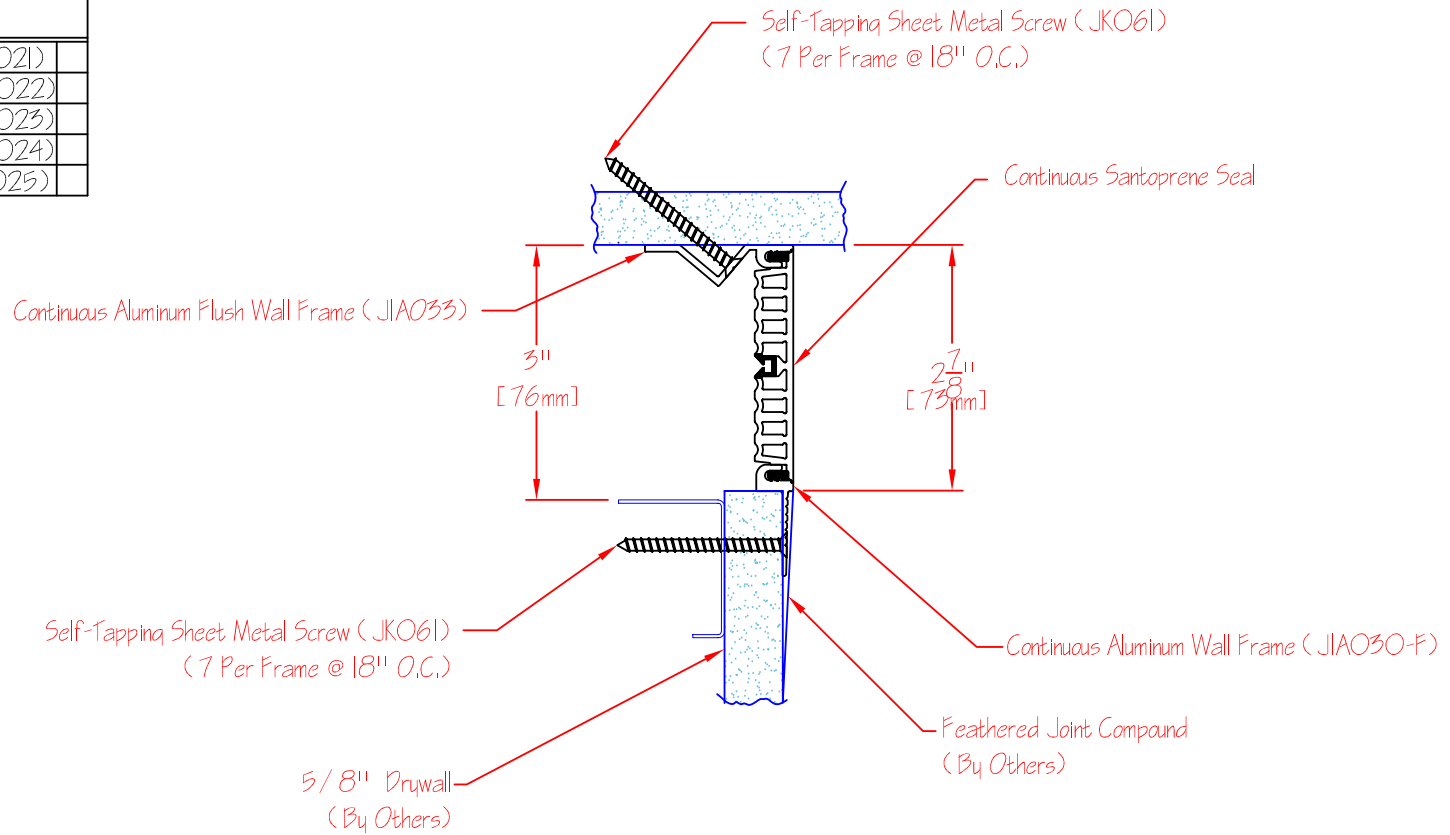

Specify Seal Color	
Black	(J1D011)
Beige	(J1D012)
Gray	(J1D013)
Off White	(J1D014)
Bright White	(J1D015)

Aluminum Finish-Mill

Self-Tapping Sheet Metal Screw (JKO61)
(7 Per Frame @ 18" O.C.)

113-A09-050 SYSTEM

Joint Width	Movement ±				
	Horizontal		Vertical		
US	mm	US	mm	US	mm
2"	51	1/2"	13	1/2"	13

DATE: Jan, 2002
SCALE: Half
REV: (0) 2/27/06

APPLICATION-
SURFACE MOUNT WALL / CORNER-WALL / CEILING CONDITION
FOR DRYWALL

Specify Seal Color	
Black	(J1D021)
Beige	(J1D022)
Grau	(J1D023)
Off White	(J1D024)
Bright White	(J1D025)

Aluminum Finish-Mill

113-A09-075 SYSTEM

Joint Width		Movement ±			
		Horizontal		Vertical	
US	mm	US	mm	US	mm
3"	76	3/4"	19	3/4"	19

INPRO
JOINTMASTER
 ARCHITECTURAL JOINT SYSTEMS

DATE: Jan, 2002

SCALE: Half

REV: (0) 2/27/06

APPLICATION-
 SURFACE MOUNT WALL / CORNER-WALL / CEILING CONDITION
 FOR DRYWALL

INPRO CORPORATION
 Interior and Exterior Architectural Products
 S80 W18766 Apollo Drive
 Muskego, WI 53150 USA