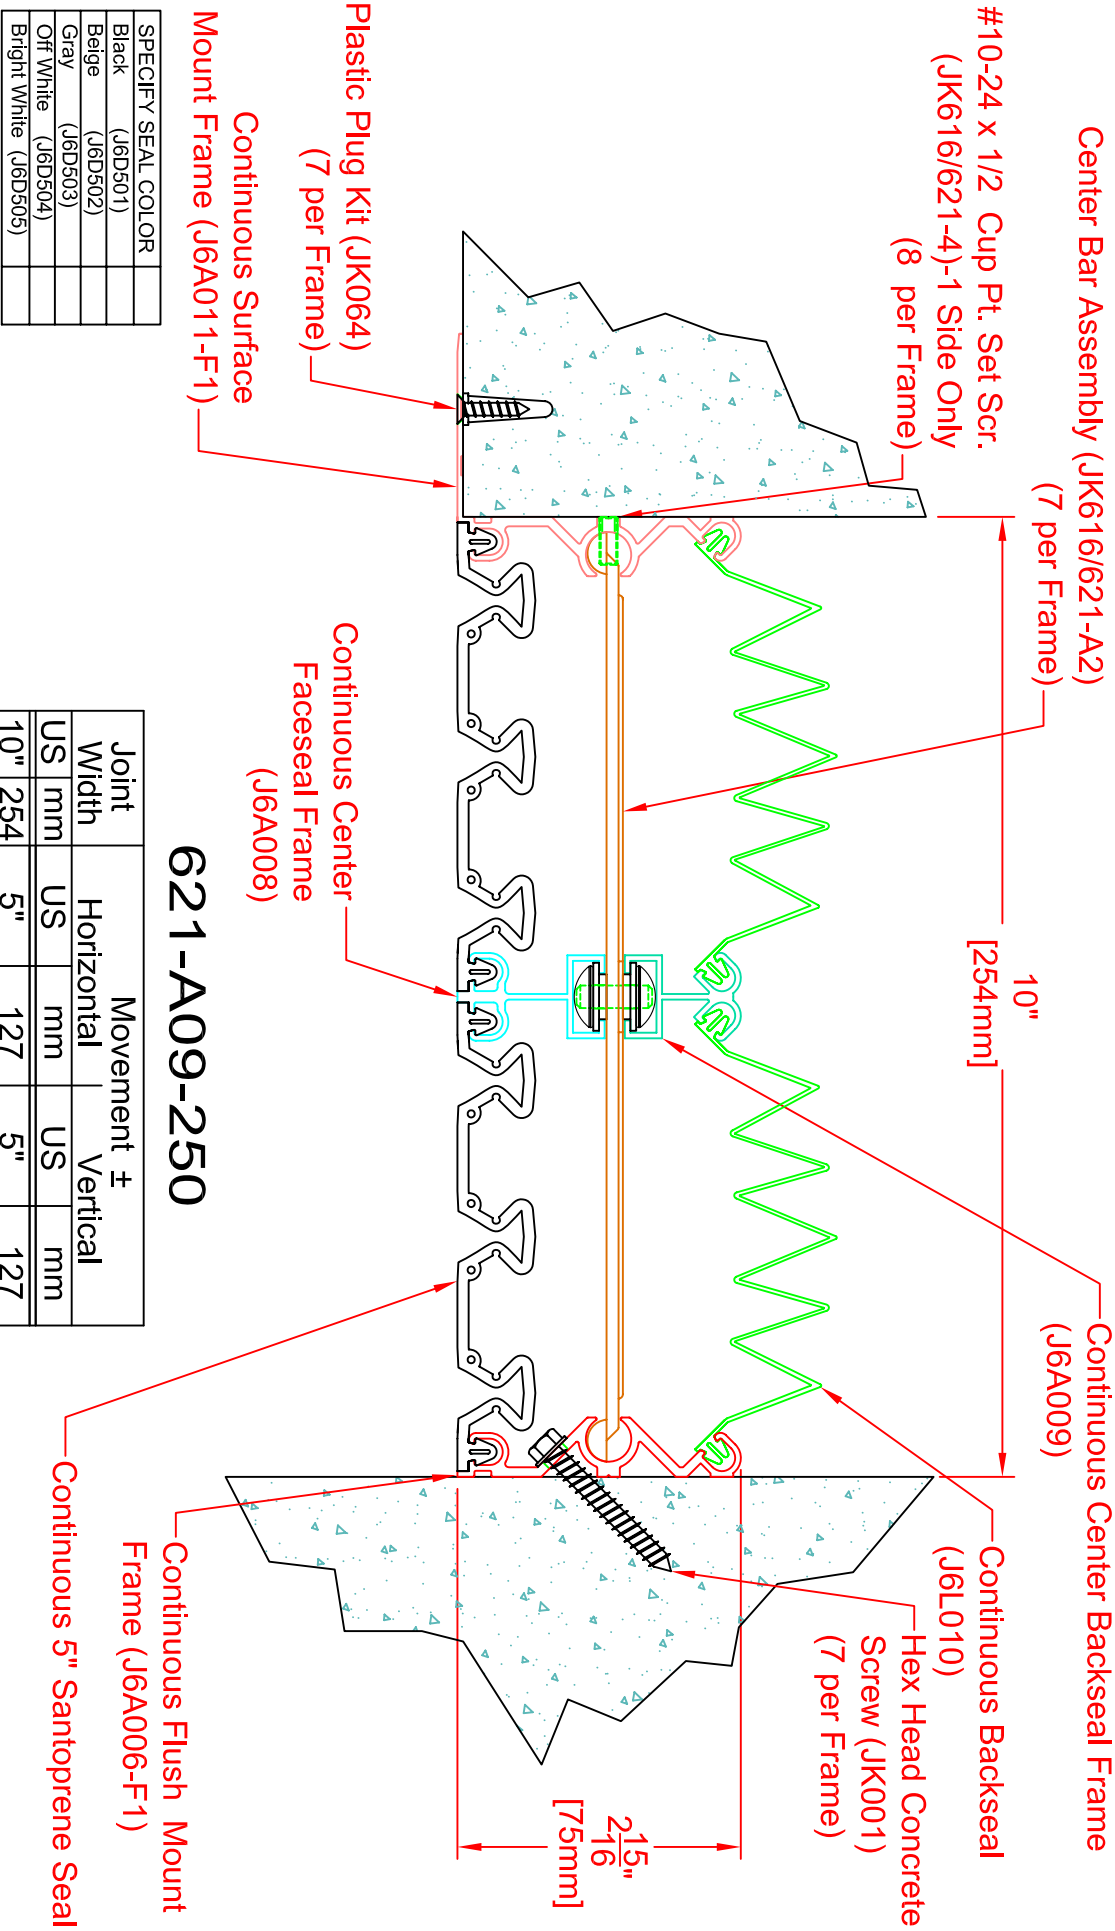

SPECIFY SEAL COLOR	
Black	(J6D401)
Beige	(J6D402)
Gray	(J6D403)
Off White	(J6D404)
Bright White	(J6D405)

Joint Width	Movement ±	
	Horizontal	Vertical
US 203	4"	4"
mm 102	102	102

621-A09-200

SPECIFY SEAL COLOR	
Black (J6D501)	
Beige (J6D502)	
Gray (J6D503)	
Off White (J6D504)	
Bright White (J6D505)	

Joint Width	Horizontal Movement ±	Vertical Movement ±
US 10"	US 5"	US 5"
mm 254	mm 127	mm 127

621-A09-250

Center Bar Assembly (JK616/621-A2)
(7 per Frame)

#10-24 x 1/2 Cup Pt. Set Scr.
(JK616/621-4)-1 Side Only
(8 per Frame)

Continuous Center
Backseal Frame
(J6A009)

Continuous
Backseal
(J6L010)

Continuous Center
Faceseal Frame (J6A008)

Continuous Flush Mount
Frame (J6A006-F1)

Hex Head Concrete
Screw (JK001)
(7 per Frame)

Continuous Surface
Mount Frame (J6A011-F1)

SPECIFY SEAL COLOR	
Black (J6D601)	
Beige (J6D602)	
Gray (J6D603)	
Off White (J6D604)	
Bright White (J6D605)	

Joint Width	Movement ±	
	Horizontal	Vertical
US mm	US mm	US mm
18" 457	9" 229	6" 152

621-A09-600