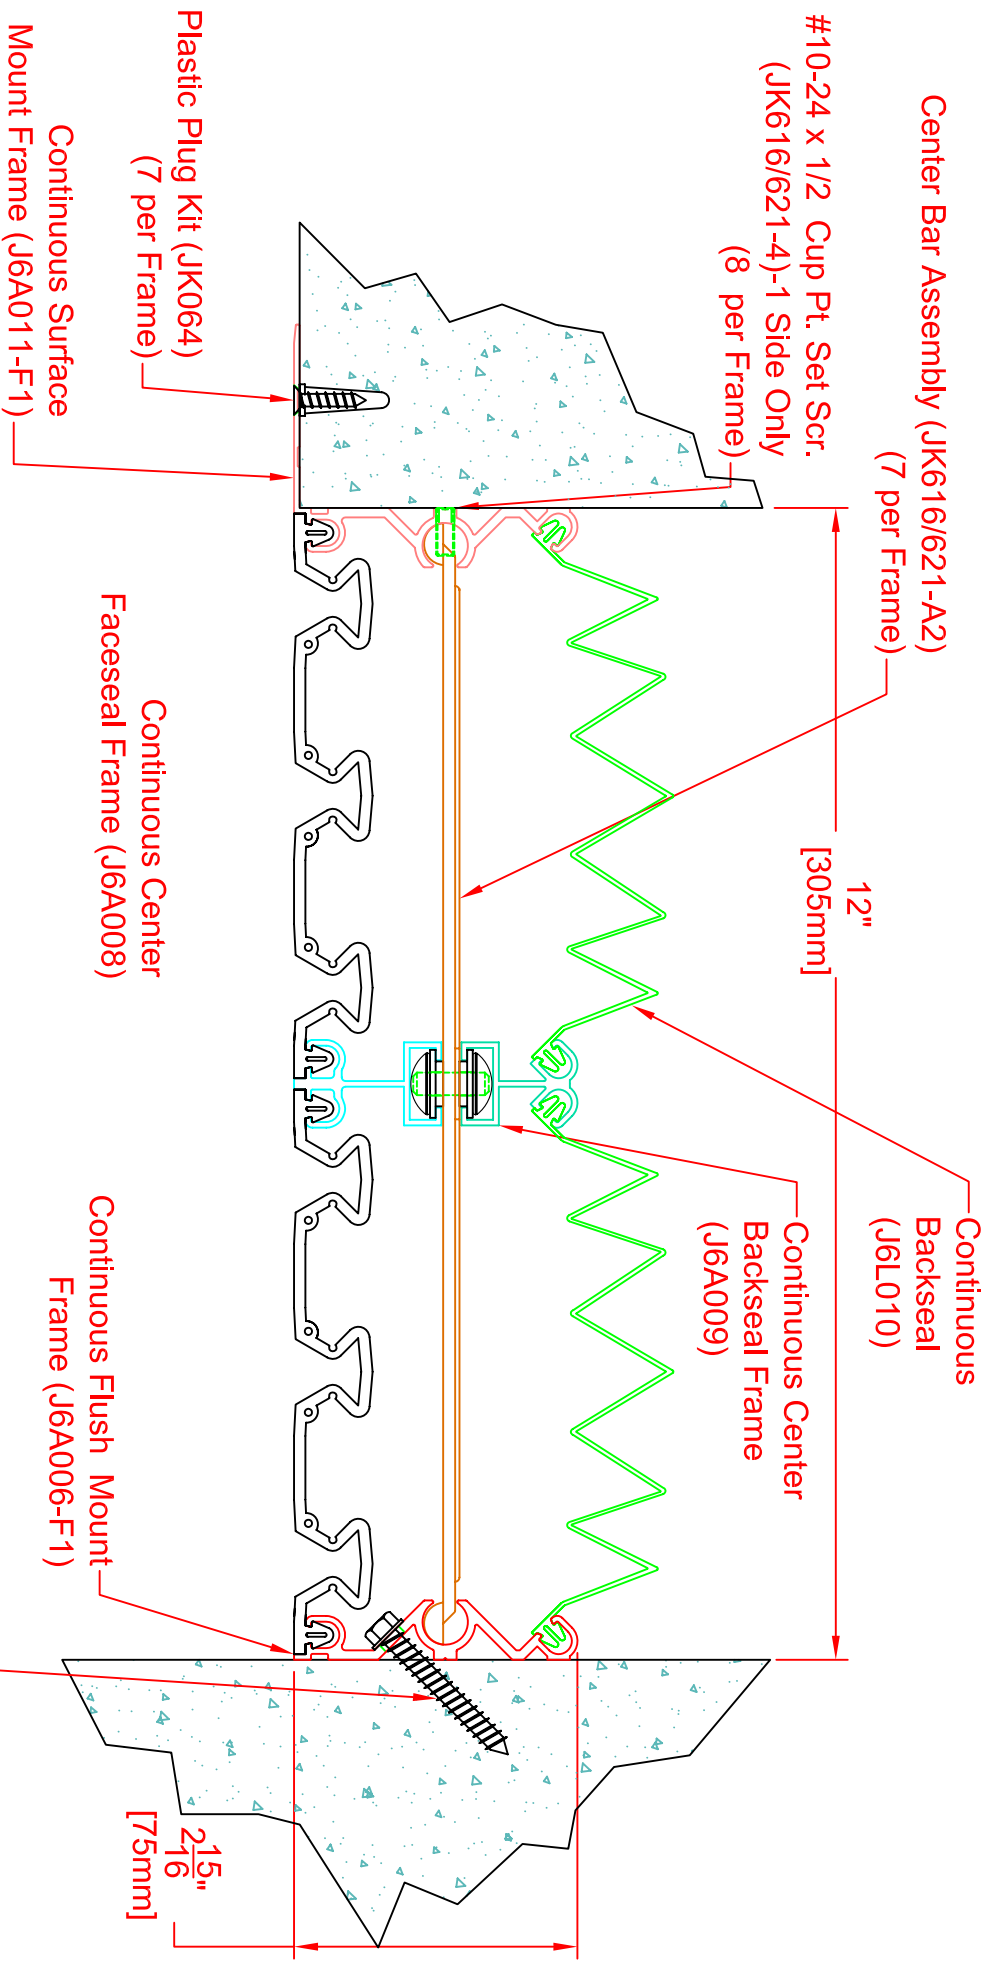

SPECIFY SEAL COLOR	
Black	(J6D401)
Beige	(J6D402)
Gray	(J6D403)
Off White	(J6D404)
Bright White	(J6D405)

Joint Width	Movement ±	
	Horizontal	Vertical
US 203	4"	4"
mm 102	102	102

621-A09-200

SPECIFY SEAL COLOR	
Black (J6D501)	
Beige (J6D502)	
Gray (J6D503)	
Off White (J6D504)	
Bright White (J6D505)	

Joint Width	Horizontal Movement ±	Vertical Movement ±
US 10"	US 5"	US 5"
mm 254	mm 127	mm 127

621-A09-250

Center Bar Assembly (JK616/621-A2)
(7 per Frame)

#10-24 x 1/2 Cup Pt. Set Scr.
(JK616/621-4)-1 Side Only
(8 per Frame)

Continuous Center
Backseal Frame
(J6A009)

Continuous
Backseal
(J6L010)

Continuous Center
Faceseal Frame (J6A008)

Continuous Flush Mount
Frame (J6A006-F1)

Hex Head Concrete
Screw (JK001)
(7 per Frame)

Continuous Surface
Mount Frame (J6A011-F1)

SPECIFY SEAL COLOR	
Black (J6D601)	
Beige (J6D602)	
Gray (J6D603)	
Off White (J6D604)	
Bright White (J6D605)	

Joint Width	Movement ±	
	Horizontal	Vertical
US mm	US mm	US mm
18" 457	9" 229	6" 152

621-A09-600