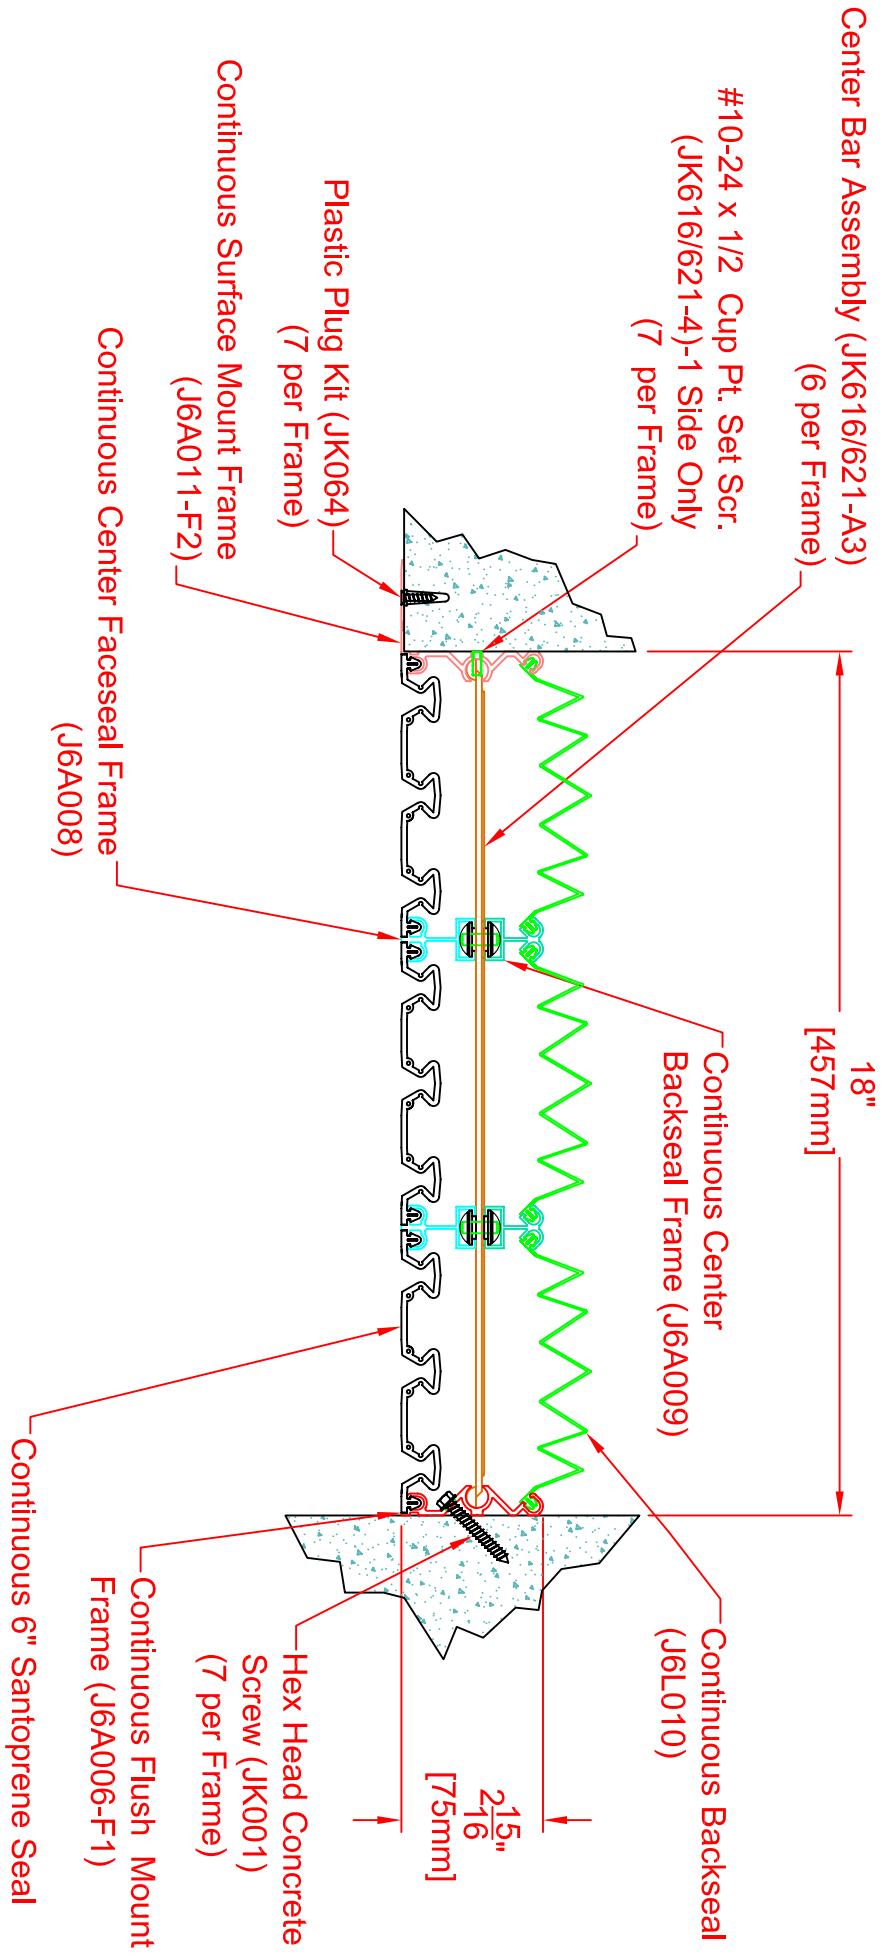

Joint Width	Horizontal Movement ±	Vertical Movement ±
US 10"	US 5"	US 5"
mm 254	mm 127	mm 127

621-A09-250

Center Bar Assembly (JK616/621-A2)
(7 per Frame)

#10-24 x 1/2 Cup Pt. Set Scr.
(JK616/621-4)-1 Side Only
(8 per Frame)

Continuous Center
Backseal Frame
(J6A009)

Continuous
Backseal
(J6L010)

Continuous Center
Faceseal Frame (J6A008)

Continuous Flush Mount
Frame (J6A006-F1)

Hex Head Concrete
Screw (JK001)
(7 per Frame)

Continuous Surface
Mount Frame (J6A011-F1)

SPECIFY SEAL COLOR	
Black (J6D601)	
Beige (J6D602)	
Gray (J6D603)	
Off White (J6D604)	
Bright White (J6D605)	

Joint Width	Movement ±	
	Horizontal	Vertical
US 12"	305	6"
mm 305	mm 152	mm 152

621-A09-300

621-A09-450

SPECIFY SEAL COLOR	
Black (J6D601)	
Beige (J6D602)	
Gray (J6D603)	
Off White (J6D604)	
Bright White (J6D605)	

Joint Width	Movement ±	
	Horizontal	Vertical
US mm	US mm	US mm
18" 457	9" 229	6" 152

621-A09-600