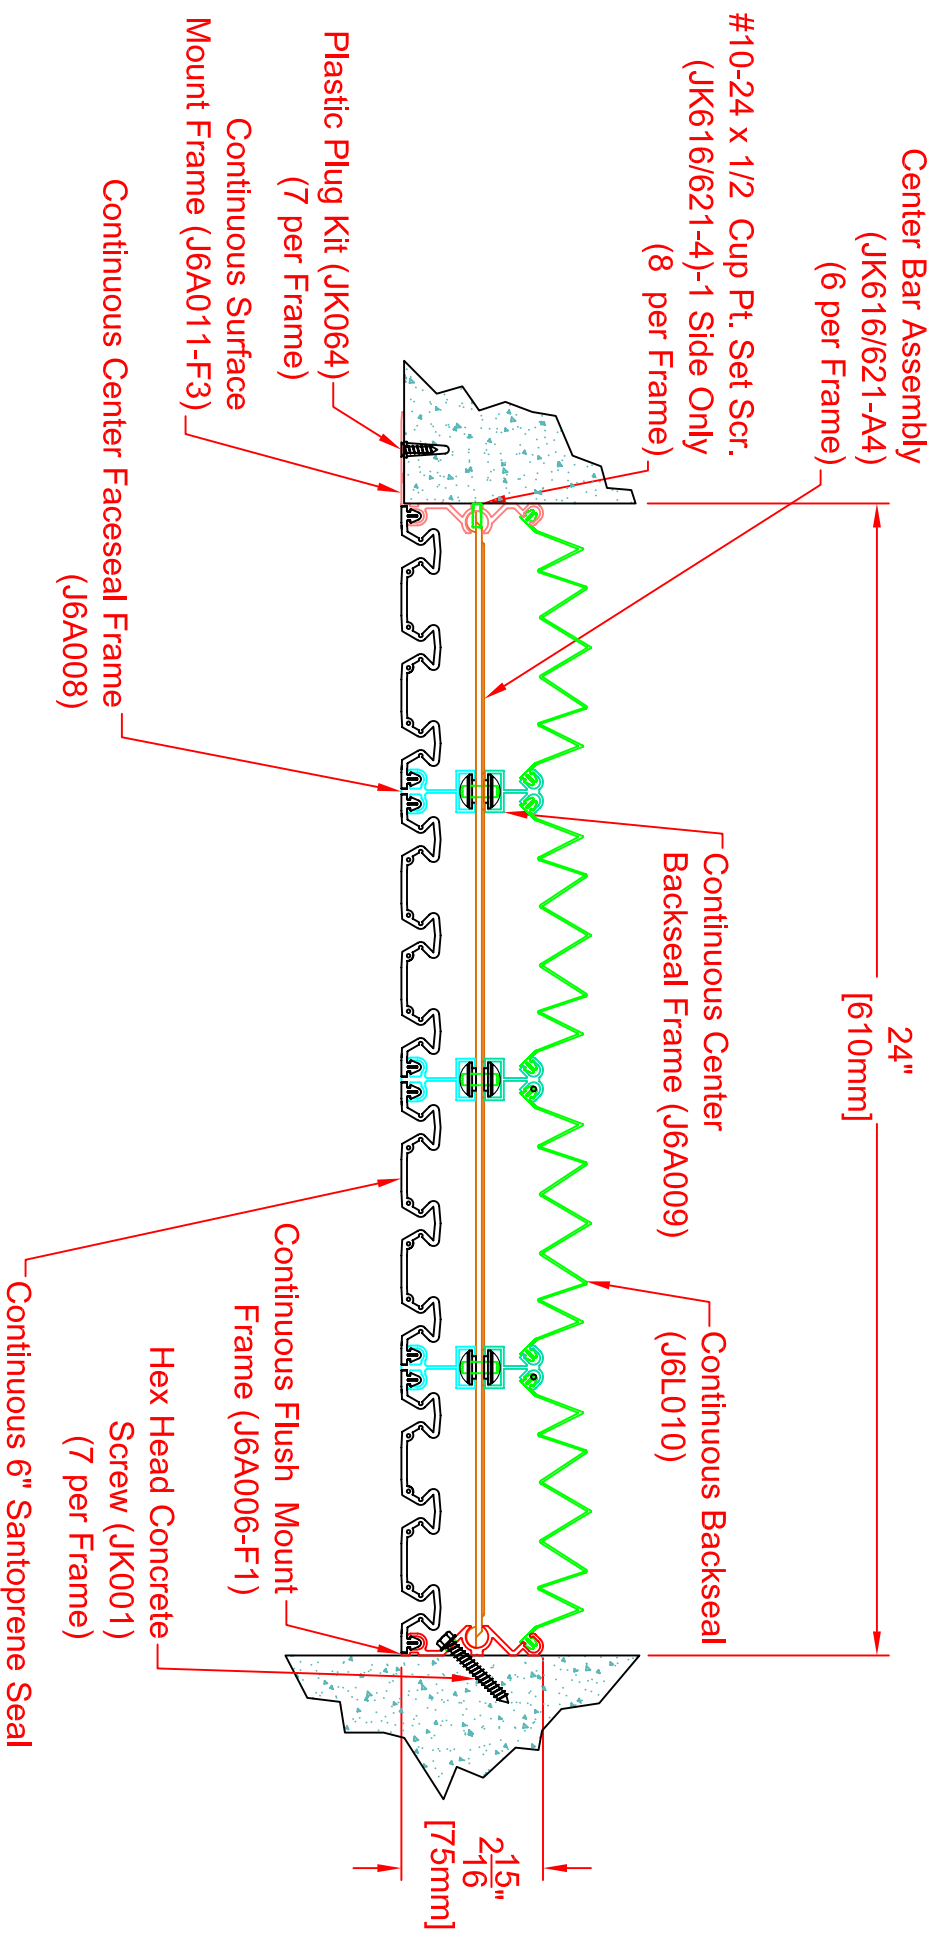

Continuous Center
Backseal Frame
(J6A009)

Continuous
Backseal
(J6L010)

Continuous Center
Faceseal Frame (J6A008)

Continuous Flush Mount
Frame (J6A006-F1)

Hex Head Concrete
Screw (JK001)
(7 per Frame)

Continuous Surface
Mount Frame (J6A011-F1)

SPECIFY SEAL COLOR	
Black (J6D601)	
Beige (J6D602)	
Gray (J6D603)	
Off White (J6D604)	
Bright White (J6D605)	

Joint Width	Movement ±	
	Horizontal	Vertical
US 12"	305	6"
mm 305	mm 152	mm 152

621-A09-300

621-A09-450

SPECIFY SEAL COLOR	
Black (J6D601)	
Beige (J6D602)	
Gray (J6D603)	
Off White (J6D604)	
Bright White (J6D605)	

Joint Width	Movement ±	
	Horizontal	Vertical
US mm	US mm	US mm
18" 457	9" 229	6" 152

621-A09-600

SPECIFY SEAL COLOR	
Black (J6D601)	
Beige (J6D602)	
Gray (J6D603)	
Off White (J6D604)	
Bright White (J6D605)	

Joint Width	Movement ±	
	Horizontal	Vertical
US 24"	mm 610	US 12"
mm 610	US 12"	mm 305
		US 12"
		mm 305