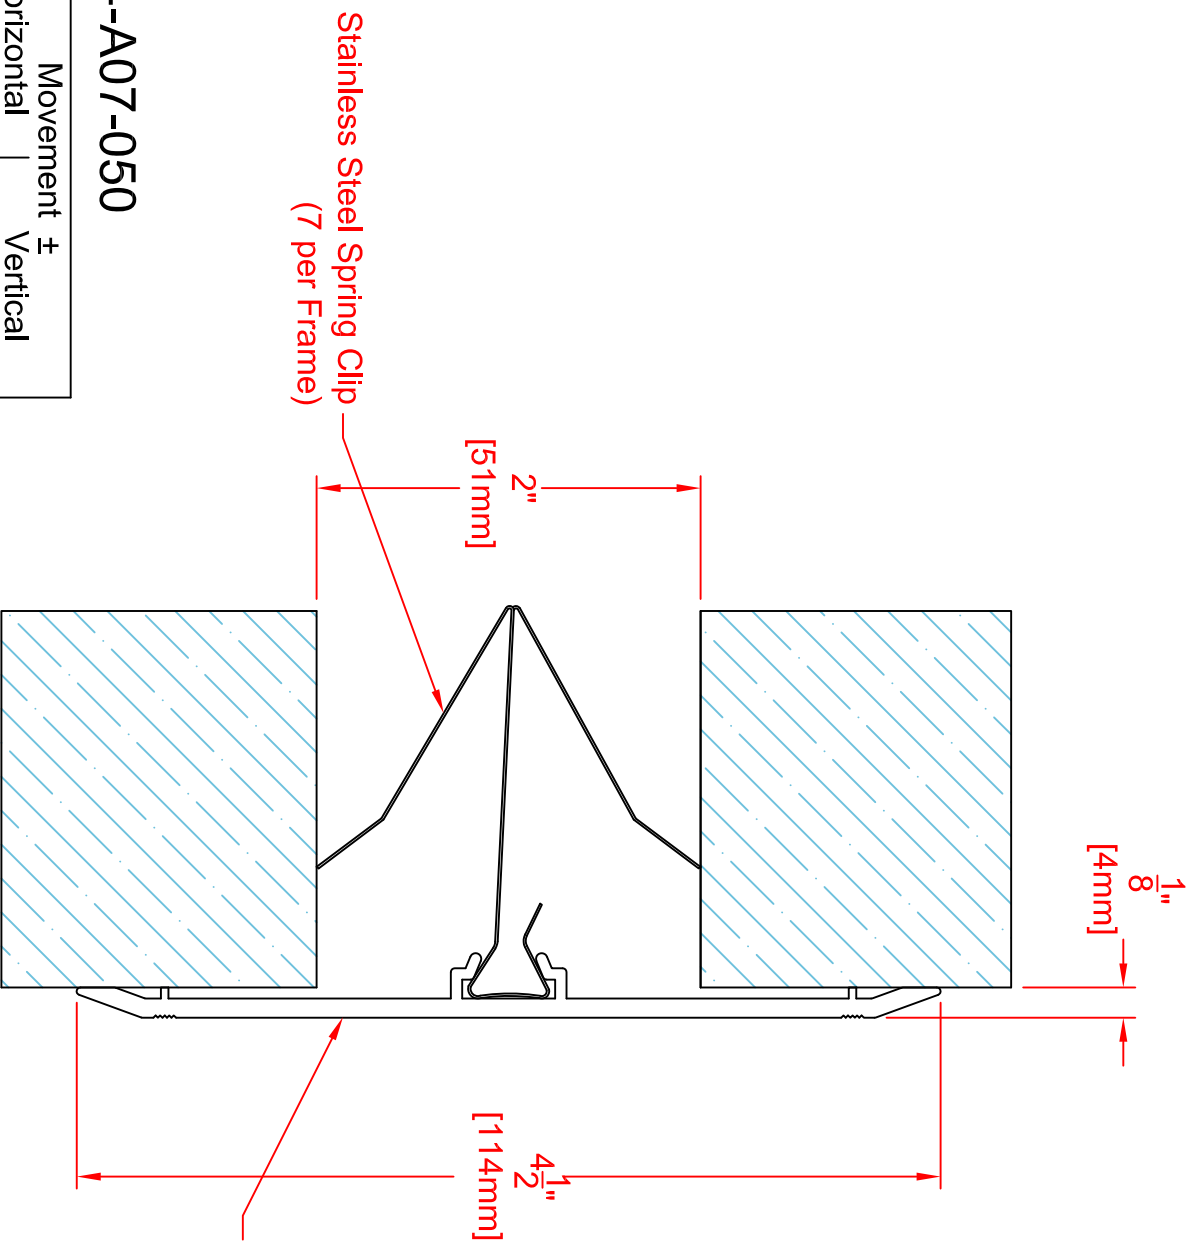

804-A07-025

Joint Width	Movement ±	
	Horizontal	Vertical
US mm	US mm	US mm
1" 25	1/2" 13	1/8" 3

Joint Width	Horizontal	Movement ±	Vertical
US mm	US mm	US mm	mm
2"	51	1/2"	13
		1/8"	3

804-A07-050

Stainless Steel Spring Clip
(7 per Frame)

Continuous Aluminum
Floor Plate (J8C034-F)