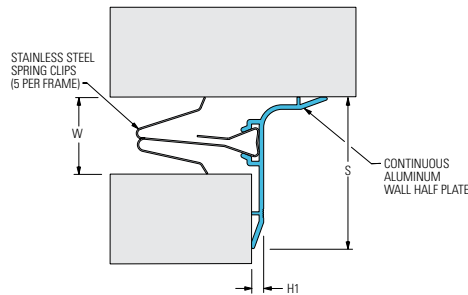

804 Series

A07 - Wall to Wall or Ceiling to Ceiling

A09 - Wall to Corner or Ceiling to Wall

Movement Rating $\pm 25\%$ to $\pm 50\%$

Product Guide

- ▶ Designed for interior walls and ceilings
- ▶ Spring clip design for easy on-site installation
- ▶ Attractive and economical solution for retrofit and surface mount applications
- ▶ Clear anodized finish
- ▶ Seamlessly integrates with coordinating floor systems

SYSTEM DATA

Application	System	W		H1		H2		S		B		Movement +/-				Load	
		Joint Width		Frame Height 1		Sub Height 2		Sight Line		Blockout		Horizontal		Vertical		US ton	kN
		US	mm	US	mm	US	mm	US	mm	US	mm	US	mm	US	mm		
Wall/Wall Ceiling/Ceiling	804-A07-025	1"	25	1/8"	4	*	*	3"	76	*	*	1/4"	6	1/8"	3	*	*
	804-A07-050	2"	51	1/8"	4	*	*	4"	114	*	*	1/2"	13	1/8"	3	*	*
Wall/Corner Wall/Ceiling	804-A09-025	1"	25	1/8"	4	*	*	2"	50	*	*	1/4"	6	1/8"	3	*	*
	804-A09-050	2"	51	1/8"	4	*	*	3 1/4"	83	*	*	1/2"	13	1/8"	3	*	*

804 Series Wall and Ceiling Systems

804-A07 Wall/Wall Ceiling/Ceiling
(1 1/2" (38mm) system shown)

804-A09 Wall/Wall Ceiling/Ceiling
(1" (25mm) system shown)

804 Series Option
Reactofire Mineral Wool & Sealant Fire Barrier System