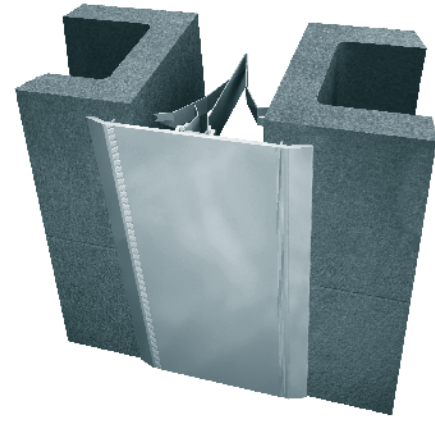

804 Series

A07 - Wall to Wall or Ceiling to Ceiling

A09 - Wall to Corner or Ceiling to Wall

Movement Rating $\pm 25\%$ to $\pm 50\%$

Product Guide

- ▶ Designed for interior walls and ceilings
- ▶ Spring clip design for easy on-site installation
- ▶ Attractive and economical solution for retrofit and surface mount applications
- ▶ Clear anodized finish
- ▶ Seamlessly integrates with coordinating floor systems

SYSTEM DATA

Application	System	W		H1		H2		S		B		Movement +/-				Load	
		Joint Width		Frame Height 1		Sub Height 2		Sight Line		Blockout		Horizontal		Vertical		US ton	kN
		US	mm	US	mm	US	mm	US	mm	US	mm	US	mm	US	mm		
Wall/Wall Ceiling/Ceiling	804-A07-025	1"	25	1/8"	4	*	*	3"	76	*	*	1/4"	6	1/8"	3	*	*
	804-A07-050	2"	51	1/8"	4	*	*	4"	114	*	*	1/2"	13	1/8"	3	*	*
Wall/Corner Wall/Ceiling	804-A09-025	1"	25	1/8"	4	*	*	2"	50	*	*	1/4"	6	1/8"	3	*	*
	804-A09-050	2"	51	1/8"	4	*	*	3 1/4"	83	*	*	1/2"	13	1/8"	3	*	*