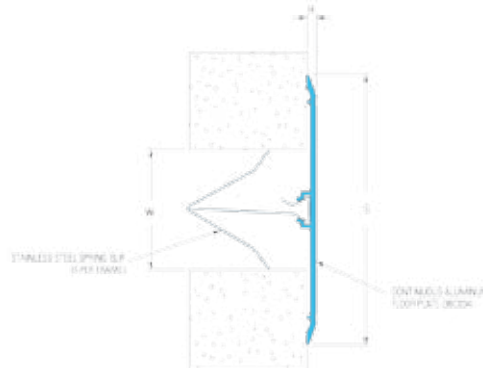

804 Series

A07 - Wall to Wall or Ceiling to Ceiling

A09 - Wall to Corner or Ceiling to Wall

Movement Rating $\pm 25\%$ to $\pm 50\%$

Product Guide

- ▶ Designed for interior walls and ceilings
- ▶ Spring clip design for easy on-site installation
- ▶ Attractive and economical solution for retrofit and surface mount applications
- ▶ Clear anodized finish
- ▶ Seamlessly integrates with coordinating floor systems

SYSTEM DATA

Application	System	W		H1		H2		S		B		Movement +/-				Load	
		Joint Width		Frame Height 1		Sub Height 2		Sight Line		Blockout		Horizontal		Vertical		US ton	kN
		US	mm	US	mm	US	mm	US	mm	US	mm	US	mm	US	mm		
Wall/Wall Ceiling/Ceiling	804-A07-025	1"	25	1/8"	4	*	*	3"	76	*	*	1/4"	6	1/8"	3	*	*
	804-A07-050	2"	51	1/8"	4	*	*	4"	114	*	*	1/2"	13	1/8"	3	*	*
Wall/Corner Wall/Ceiling	804-A09-025	1"	25	1/8"	4	*	*	2"	50	*	*	1/4"	6	1/8"	3	*	*
	804-A09-050	2"	51	1/8"	4	*	*	3 1/4"	83	*	*	1/2"	13	1/8"	3	*	*

804 Series Wall and Ceiling Systems

804-A07 Wall/Wall Ceiling/Ceiling
(1 1/2" (38mm) system shown)

804-A09 Wall/Wall Ceiling/Ceiling
(1" (25mm) system shown)

804 Series Option
Reactofire Mineral Wool & Sealant Fire Barrier System