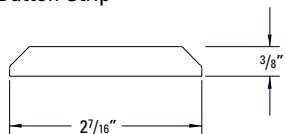

Lippert® Tub Surrounds & Decks Detail Drawings

One-Piece Back Wall Tub Surround

Standard Sizes		
Description	(A) Side Walls	(B) Back Wall
5' Tub Surround	31"w	60"w

Two-Piece Back Wall Tub Surround

Standard Sizes		
Description	(A) Side Walls	(B) Back Wall
5' Tub Surround	31"w	30"w
6' Tub Surround	35"w	36"w

Lippert® Tub Surrounds & Decks Detail Drawings

Optional Tub Surround Accessories

Small Recessed Soap/Shampoo Caddy

Large Recessed Soap/Shampoo Caddy

Corner Shower Seat

Corner Soap Dish

Lippert® Tub Surrounds & Decks Detail Drawings

Trim Accessories

Batten Strip

Custom Tub Decks

P.O. Box 406 · Muskego, Wisconsin 53150 USA
inprocorp.com
Nationwide 800.222.5556/Fax 888.715.8407
International Sales 262.679.5521/Fax 262.679.5524

INPRO CORPORATION
Interior and Exterior Architectural Products