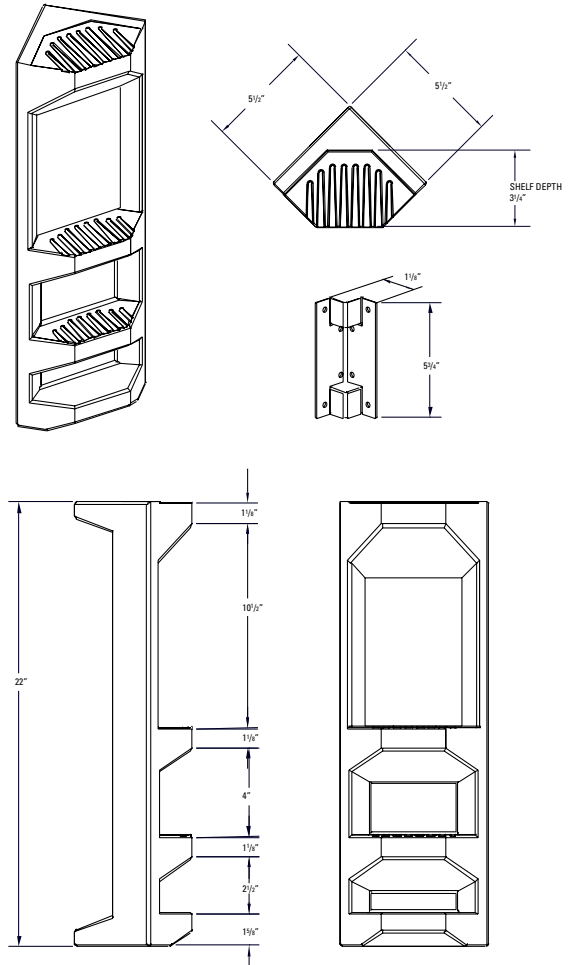

Lippert® Tub Surrounds & Decks

LIPPERT® *Cultured Marble*

- ▶ Designed to fit standard tub areas
- ▶ 3/8" thick, 60" high wall panels
- ▶ Install with included adhesive and silicone sealant
- ▶ Corner molding and batten strip trim accessories included with tub surround packages
- ▶ Optional soap/shampoo caddies and coordinating shower accessories available
- ▶ Custom tub decks available, call for information
- ▶ Not to be used with steam units; warranty will not apply

Lippert® Tub Surrounds & Decks Detail Drawings

One-Piece Back Wall Tub Surround

Standard Sizes		
Description	(A) Side Walls	(B) Back Wall
5' Tub Surround	31"w	60"w

Two-Piece Back Wall Tub Surround

Standard Sizes		
Description	(A) Side Walls	(B) Back Wall
5' Tub Surround	31"w	30"w
6' Tub Surround	35"w	36"w

Lippert® Tub Surrounds & Decks Detail Drawings

Optional Tub Surround Accessories

Small Recessed Soap/Shampoo Caddy

Large Recessed Soap/Shampoo Caddy

Corner Shower Seat

Corner Soap Dish

Lippert® Tub Surrounds & Decks Detail Drawings