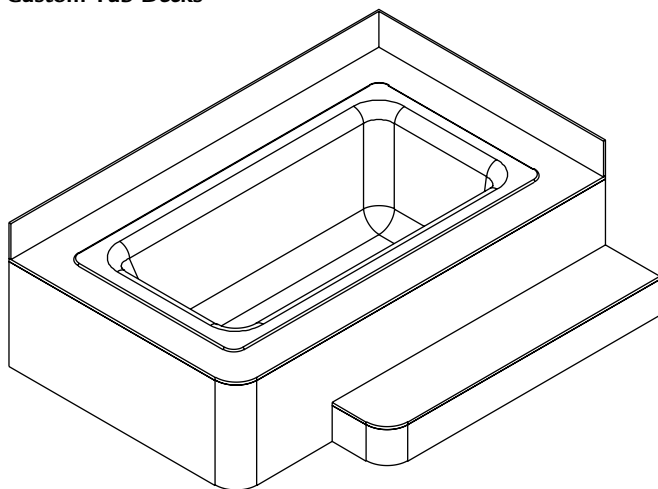

Lippert® Tub Surrounds & Decks

LIPPERT® *Cultured Marble*

- ▶ Designed to fit standard tub areas
- ▶ 3/8" thick, 60" high wall panels
- ▶ Install with included adhesive and silicone sealant
- ▶ Corner molding and batten strip trim accessories included with tub surround packages
- ▶ Optional soap/shampoo caddies and coordinating shower accessories available
- ▶ Custom tub decks available, call for information
- ▶ Not to be used with steam units; warranty will not apply

Lippert® Tub Surrounds & Decks Detail Drawings

One-Piece Back Wall Tub Surround

Standard Sizes		
Description	(A) Side Walls	(B) Back Wall
5' Tub Surround	31"w	60"w

Two-Piece Back Wall Tub Surround

Standard Sizes		
Description	(A) Side Walls	(B) Back Wall
5' Tub Surround	31"w	30"w
6' Tub Surround	35"w	36"w

Lippert® Tub Surrounds & Decks Detail Drawings

Optional Tub Surround Accessories

Small Recessed Soap/Shampoo Caddy

Large Recessed Soap/Shampoo Caddy

Corner Shower Seat

Corner Soap Dish

Lippert® Tub Surrounds & Decks Detail Drawings

Trim Accessories

Batten Strip

Custom Tub Decks

P.O. Box 406 · Muskego, Wisconsin 53150 USA
inprocorp.com
Nationwide 800.222.5556/Fax 888.715.8407
International Sales 262.679.5521/Fax 262.679.5524

INPRO CORPORATION
Interior and Exterior Architectural Products