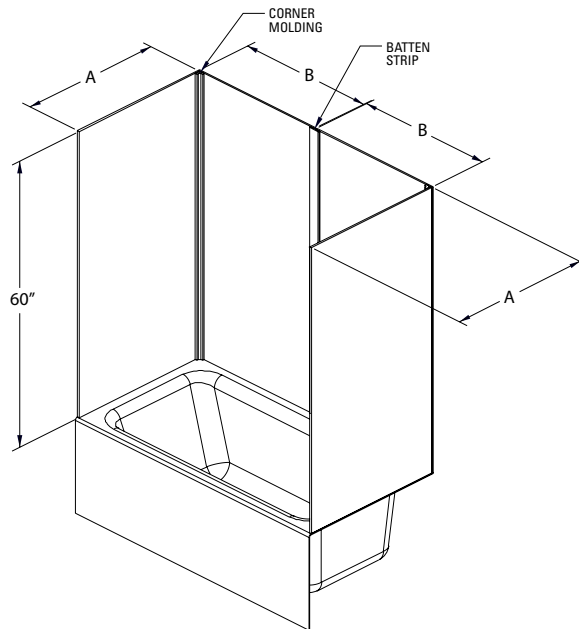

Lippert® Tub Surrounds & Decks

LIPPERT® *Cultured Marble*

- ▶ Designed to fit standard tub areas
- ▶ 3/8" thick, 60" high wall panels
- ▶ Install with included adhesive and silicone sealant
- ▶ Corner molding and batten strip trim accessories included with tub surround packages
- ▶ Optional soap/shampoo caddies and coordinating shower accessories available
- ▶ Custom tub decks available, call for information
- ▶ Not to be used with steam units; warranty will not apply

Lippert® Tub Surrounds & Decks Detail Drawings

One-Piece Back Wall Tub Surround

Standard Sizes		
Description	(A) Side Walls	(B) Back Wall
5' Tub Surround	31"w	60"w

Two-Piece Back Wall Tub Surround

Standard Sizes		
Description	(A) Side Walls	(B) Back Wall
5' Tub Surround	31"w	30"w
6' Tub Surround	35"w	36"w

Lippert® Tub Surrounds & Decks Detail Drawings

Optional Tub Surround Accessories

Small Recessed Soap/Shampoo Caddy

Large Recessed Soap/Shampoo Caddy

Corner Shower Seat

Corner Soap Dish

Lippert® Tub Surrounds & Decks Detail Drawings