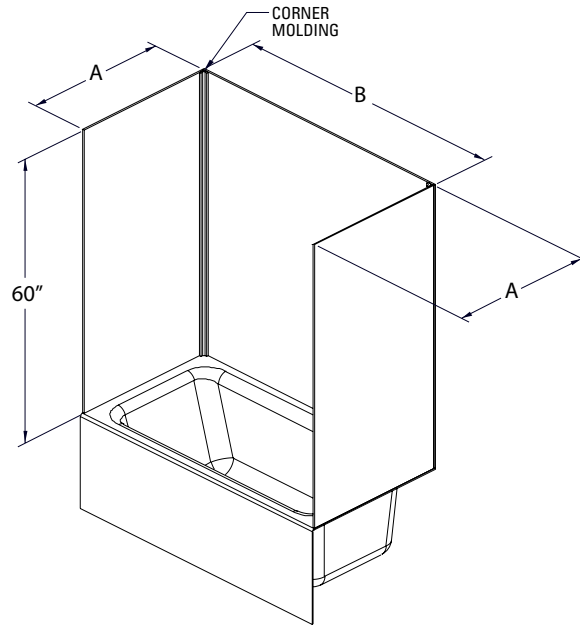

Lippert® Tub Surrounds & Decks

LIPPERT® *Cultured Marble*

- ▶ Designed to fit standard tub areas
- ▶ 3/8" thick, 60" high wall panels
- ▶ Install with included adhesive and silicone sealant
- ▶ Corner molding and batten strip trim accessories included with tub surround packages
- ▶ Optional soap/shampoo caddies and coordinating shower accessories available
- ▶ Custom tub decks available, call for information
- ▶ Not to be used with steam units; warranty will not apply

Lippert® Tub Surrounds & Decks Detail Drawings

One-Piece Back Wall Tub Surround

Standard Sizes		
Description	(A) Side Walls	(B) Back Wall
5' Tub Surround	31"w	60"w

Two-Piece Back Wall Tub Surround

Standard Sizes		
Description	(A) Side Walls	(B) Back Wall
5' Tub Surround	31"w	30"w
6' Tub Surround	35"w	36"w

Lippert® Tub Surrounds & Decks Detail Drawings

Optional Tub Surround Accessories

Small Recessed Soap/Shampoo Caddy

Large Recessed Soap/Shampoo Caddy

Corner Shower Seat

Corner Soap Dish

Lippert® Tub Surrounds & Decks Detail Drawings