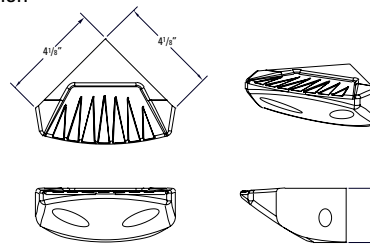

Lippert® Tub Surrounds & Decks

LIPPERT® *Cultured Marble*

- ▶ Designed to fit standard tub areas
- ▶ 3/8" thick, 60" high wall panels
- ▶ Install with included adhesive and silicone sealant
- ▶ Corner molding and batten strip trim accessories included with tub surround packages
- ▶ Optional soap/shampoo caddies and coordinating shower accessories available
- ▶ Custom tub decks available, call for information
- ▶ Not to be used with steam units; warranty will not apply

Lippert® Tub Surrounds & Decks Detail Drawings

One-Piece Back Wall Tub Surround

Standard Sizes		
Description	(A) Side Walls	(B) Back Wall
5' Tub Surround	31"w	60"w

Two-Piece Back Wall Tub Surround

Standard Sizes		
Description	(A) Side Walls	(B) Back Wall
5' Tub Surround	31"w	30"w
6' Tub Surround	35"w	36"w

Lippert® Tub Surrounds & Decks Detail Drawings

Optional Tub Surround Accessories

Small Recessed Soap/Shampoo Caddy

Large Recessed Soap/Shampoo Caddy

Corner Shower Seat

Corner Soap Dish

Lippert® Tub Surrounds & Decks Detail Drawings

Trim Accessories

Batten Strip

Custom Tub Decks

P.O. Box 406 · Muskego, Wisconsin 53150 USA
inprocorp.com
Nationwide 800.222.5556/Fax 888.715.8407
International Sales 262.679.5521/Fax 262.679.5524

INPRO CORPORATION
Interior and Exterior Architectural Products