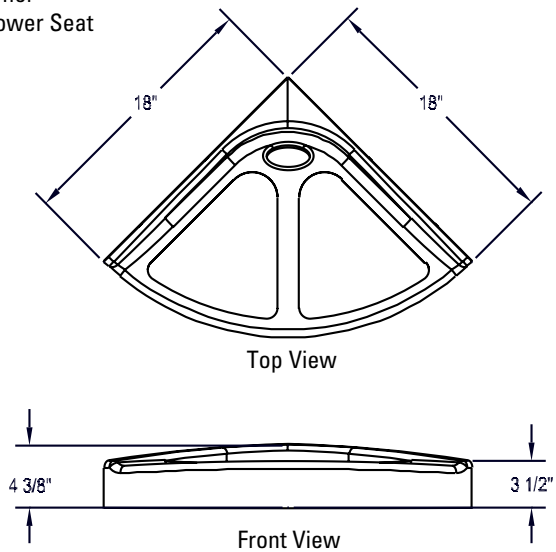

Lippert® Tub Surrounds & Decks

LIPPERT® *Cultured Marble*

- ▶ Designed to fit standard tub areas
- ▶ 3/8" thick, 60" high wall panels
- ▶ Install with included adhesive and silicone sealant
- ▶ Corner molding and batten strip trim accessories included with tub surround packages
- ▶ Optional soap/shampoo caddies and coordinating shower accessories available
- ▶ Custom tub decks available, call for information
- ▶ Not to be used with steam units; warranty will not apply

Lippert® Tub Surrounds & Decks Detail Drawings

One-Piece Back Wall Tub Surround

Standard Sizes		
Description	(A) Side Walls	(B) Back Wall
5' Tub Surround	31"w	60"w

Two-Piece Back Wall Tub Surround

Standard Sizes		
Description	(A) Side Walls	(B) Back Wall
5' Tub Surround	31"w	30"w
6' Tub Surround	35"w	36"w

Lippert® Tub Surrounds & Decks Detail Drawings

Optional Tub Surround Accessories

Small Recessed Soap/Shampoo Caddy

Large Recessed Soap/Shampoo Caddy

Corner Shower Seat

Corner Soap Dish

Lippert® Tub Surrounds & Decks Detail Drawings

Trim Accessories

Batten Strip

Custom Tub Decks

P.O. Box 406 · Muskego, Wisconsin 53150 USA
inprocorp.com
Nationwide 800.222.5556/Fax 888.715.8407
International Sales 262.679.5521/Fax 262.679.5524

INPRO CORPORATION
Interior and Exterior Architectural Products