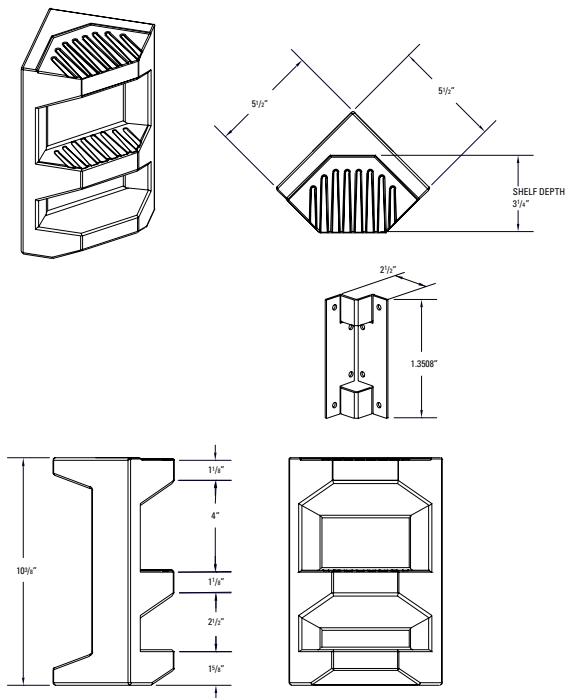

Lippert® Tub Surrounds & Decks

LIPPERT® *Cultured Marble*

- ▶ Designed to fit standard tub areas
- ▶ 3/8" thick, 60" high wall panels
- ▶ Install with included adhesive and silicone sealant
- ▶ Corner molding and batten strip trim accessories included with tub surround packages
- ▶ Optional soap/shampoo caddies and coordinating shower accessories available
- ▶ Custom tub decks available, call for information
- ▶ Not to be used with steam units; warranty will not apply

Lippert® Tub Surrounds & Decks Detail Drawings

One-Piece Back Wall Tub Surround

Standard Sizes		
Description	(A) Side Walls	(B) Back Wall
5' Tub Surround	31"w	60"w

Two-Piece Back Wall Tub Surround

Standard Sizes		
Description	(A) Side Walls	(B) Back Wall
5' Tub Surround	31"w	30"w
6' Tub Surround	35"w	36"w

Lippert® Tub Surrounds & Decks Detail Drawings

Optional Tub Surround Accessories

Small Recessed Soap/Shampoo Caddy

Large Recessed Soap/Shampoo Caddy

Corner Shower Seat

Corner Soap Dish

Lippert® Tub Surrounds & Decks Detail Drawings