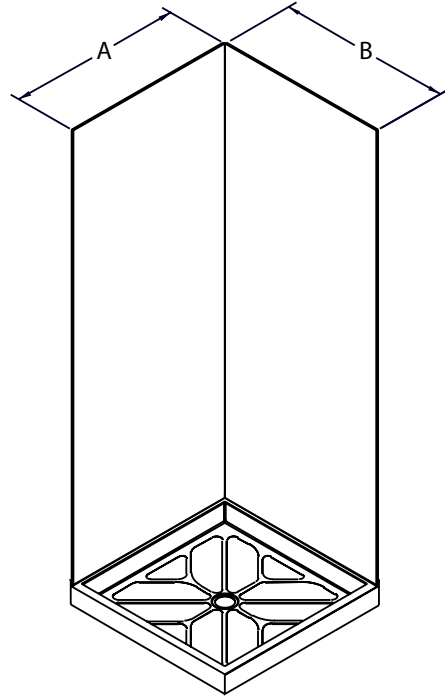

Prism® Shower Surrounds

Detail Drawings

Double Threshold Shower

* Shower receptor and door are not included

Standard Sizes		
Description	(A) Side Walls	(B) Back Wall
36" Double Threshold	35¹/₈"w x 75¹/₂"h - or - 35¹/₈"w x 91¹/₂"h	35¹/₈"w x 75¹/₂"h - or - 35¹/₈"w x 91¹/₂"h

Prism Trim Accessories