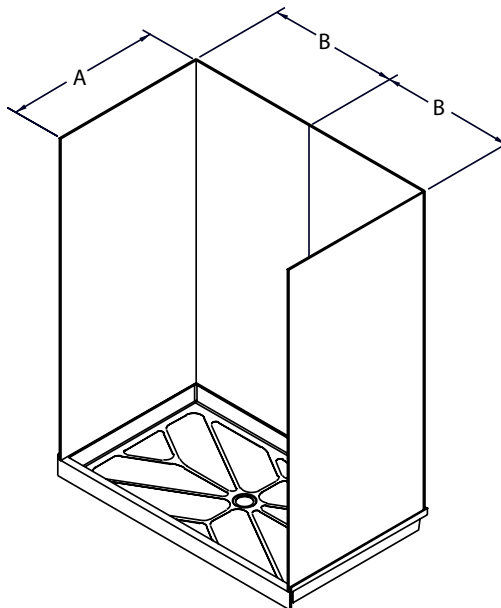

Prism® Shower Surrounds Detail Drawings

Illusion Standard Sizes – Single Sheet

60"w x 60"h	60"w x 72"h
30"w x 60"h	36"w x 96"h
36"w x 72"h	48"w x 96"h
48"w x 72"h	60"w x 90"h

Prism Square Shower

* Shower receptor and door are not included

Prism Standard Sizes

Description	(A) Side Walls	(B) Back Wall
32" x 32"	31 ¹ / ₈ "w x 75 ¹ / ₂ "h - or - 31 ¹ / ₈ "w x 91 ¹ / ₂ "h	31"w x 75 ¹ / ₂ "h - or - 31"w x 91 ¹ / ₂ "h
36" x 36"	35 ¹ / ₈ "w x 75 ¹ / ₂ "h - or - 35 ¹ / ₈ "w x 91 ¹ / ₂ "h	35"w x 75 ¹ / ₂ "h - or - 35"w x 91 ¹ / ₂ "h

Prism One-Piece Back Wall Rectangular Shower

* Shower receptor and door are not included

Prism Standard Sizes

Description	(A) Side Walls	(B) Back Wall
32" x 48"	31 ¹ / ₈ "w x 75 ¹ / ₂ "h - or - 31 ¹ / ₈ "w x 91 ¹ / ₂ "h	47"w x 75 ¹ / ₂ "h - or - 47"w x 91 ¹ / ₂ "h
36" x 48"	35 ¹ / ₈ "w x 75 ¹ / ₂ "h - or - 35 ¹ / ₈ "w x 91 ¹ / ₂ "h	47"w x 75 ¹ / ₂ "h - or - 47"w x 91 ¹ / ₂ "h
42" x 48"	41 ¹ / ₈ "w x 75 ¹ / ₂ "h - or - 41 ¹ / ₈ "w x 91 ¹ / ₂ "h	47"w x 75 ¹ / ₂ "h - or - 47"w x 91 ¹ / ₂ "h

Prism® Shower Surrounds

Detail Drawings

Two-Piece Back Wall Rectangular Shower

* Shower receptor and door are not included

Standard Sizes		
Description	(A) Side Walls	(B) Back Wall
32" x 60"	31 ¹ / ₈ "w x 75 ¹ / ₂ "h - or - 31 ¹ / ₈ "w x 91 ¹ / ₂ "h	29 ¹ / ₂ "w x 75 ¹ / ₂ "h - or - 29 ¹ / ₂ "w x 91 ¹ / ₂ "h
36" x 60"	35 ¹ / ₈ "w x 75 ¹ / ₂ "h - or - 35 ¹ / ₈ "w x 91 ¹ / ₂ "h	29 ¹ / ₂ "w x 75 ¹ / ₂ "h - or - 29 ¹ / ₂ "w x 91 ¹ / ₂ "h