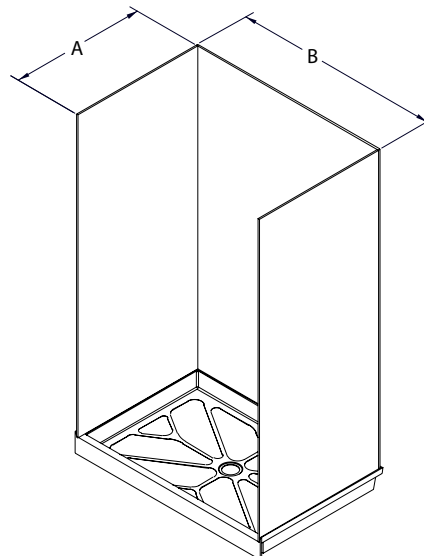

Prism® Shower Surrounds Detail Drawings

Illusion Standard Sizes – Single Sheet

60"w x 60"h	60"w x 72"h
30"w x 60"h	36"w x 96"h
36"w x 72"h	48"w x 96"h
48"w x 72"h	60"w x 90"h

Prism Square Shower

* Shower receptor and door are not included

Prism Standard Sizes

Description	(A) Side Walls	(B) Back Wall
32" x 32"	31 ¹ / ₈ "w x 75 ¹ / ₂ "h - or - 31 ¹ / ₈ "w x 91 ¹ / ₂ "h	31"w x 75 ¹ / ₂ "h - or - 31"w x 91 ¹ / ₂ "h
36" x 36"	35 ¹ / ₈ "w x 75 ¹ / ₂ "h - or - 35 ¹ / ₈ "w x 91 ¹ / ₂ "h	35"w x 75 ¹ / ₂ "h - or - 35"w x 91 ¹ / ₂ "h

Prism One-Piece Back Wall Rectangular Shower

* Shower receptor and door are not included

Prism Standard Sizes

Description	(A) Side Walls	(B) Back Wall
32" x 48"	31 ¹ / ₈ "w x 75 ¹ / ₂ "h - or - 31 ¹ / ₈ "w x 91 ¹ / ₂ "h	47"w x 75 ¹ / ₂ "h - or - 47"w x 91 ¹ / ₂ "h
36" x 48"	35 ¹ / ₈ "w x 75 ¹ / ₂ "h - or - 35 ¹ / ₈ "w x 91 ¹ / ₂ "h	47"w x 75 ¹ / ₂ "h - or - 47"w x 91 ¹ / ₂ "h
42" x 48"	41 ¹ / ₈ "w x 75 ¹ / ₂ "h - or - 41 ¹ / ₈ "w x 91 ¹ / ₂ "h	47"w x 75 ¹ / ₂ "h - or - 47"w x 91 ¹ / ₂ "h

Prism® Shower Surrounds

Detail Drawings

Two-Piece Back Wall Rectangular Shower

* Shower receptor and door are not included

Standard Sizes		
Description	(A) Side Walls	(B) Back Wall
32" x 60"	31 ¹ / ₈ "w x 75 ¹ / ₂ "h - or - 31 ¹ / ₈ "w x 91 ¹ / ₂ "h	29 ¹ / ₂ "w x 75 ¹ / ₂ "h - or - 29 ¹ / ₂ "w x 91 ¹ / ₂ "h
36" x 60"	35 ¹ / ₈ "w x 75 ¹ / ₂ "h - or - 35 ¹ / ₈ "w x 91 ¹ / ₂ "h	29 ¹ / ₂ "w x 75 ¹ / ₂ "h - or - 29 ¹ / ₂ "w x 91 ¹ / ₂ "h