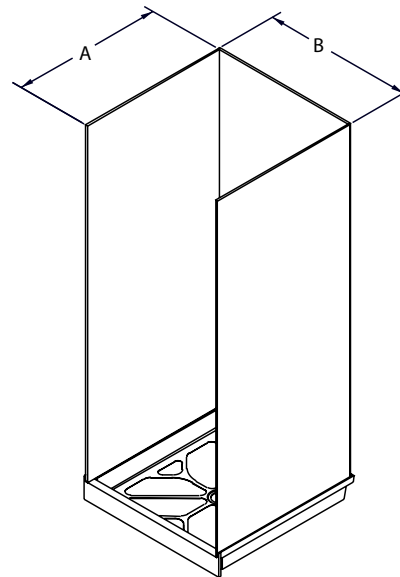

Prism® Shower Surrounds Detail Drawings

Illusion Standard Sizes – Single Sheet

60"w x 60"h	60"w x 72"h
30"w x 60"h	36"w x 96"h
36"w x 72"h	48"w x 96"h
48"w x 72"h	60"w x 90"h

Prism Square Shower

* Shower receptor and door are not included

Prism Standard Sizes

Description	(A) Side Walls	(B) Back Wall
32" x 32"	31 ¹ / ₈ "w x 75 ¹ / ₂ "h - or - 31 ¹ / ₈ "w x 91 ¹ / ₂ "h	31"w x 75 ¹ / ₂ "h - or - 31"w x 91 ¹ / ₂ "h
36" x 36"	35 ¹ / ₈ "w x 75 ¹ / ₂ "h - or - 35 ¹ / ₈ "w x 91 ¹ / ₂ "h	35"w x 75 ¹ / ₂ "h - or - 35"w x 91 ¹ / ₂ "h

Prism One-Piece Back Wall Rectangular Shower

* Shower receptor and door are not included

Prism Standard Sizes

Description	(A) Side Walls	(B) Back Wall
32" x 48"	31 ¹ / ₈ "w x 75 ¹ / ₂ "h - or - 31 ¹ / ₈ "w x 91 ¹ / ₂ "h	47"w x 75 ¹ / ₂ "h - or - 47"w x 91 ¹ / ₂ "h
36" x 48"	35 ¹ / ₈ "w x 75 ¹ / ₂ "h - or - 35 ¹ / ₈ "w x 91 ¹ / ₂ "h	47"w x 75 ¹ / ₂ "h - or - 47"w x 91 ¹ / ₂ "h
42" x 48"	41 ¹ / ₈ "w x 75 ¹ / ₂ "h - or - 41 ¹ / ₈ "w x 91 ¹ / ₂ "h	47"w x 75 ¹ / ₂ "h - or - 47"w x 91 ¹ / ₂ "h

Prism® Shower Surrounds

Detail Drawings

Two-Piece Back Wall Rectangular Shower

* Shower receptor and door are not included

Standard Sizes		
Description	(A) Side Walls	(B) Back Wall
32" x 60"	31 ¹ / ₈ "w x 75 ¹ / ₂ "h - or - 31 ¹ / ₈ "w x 91 ¹ / ₂ "h	29 ¹ / ₂ "w x 75 ¹ / ₂ "h - or - 29 ¹ / ₂ "w x 91 ¹ / ₂ "h
36" x 60"	35 ¹ / ₈ "w x 75 ¹ / ₂ "h - or - 35 ¹ / ₈ "w x 91 ¹ / ₂ "h	29 ¹ / ₂ "w x 75 ¹ / ₂ "h - or - 29 ¹ / ₂ "w x 91 ¹ / ₂ "h