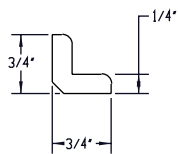

Prism Trim Accessories

Corner Molding