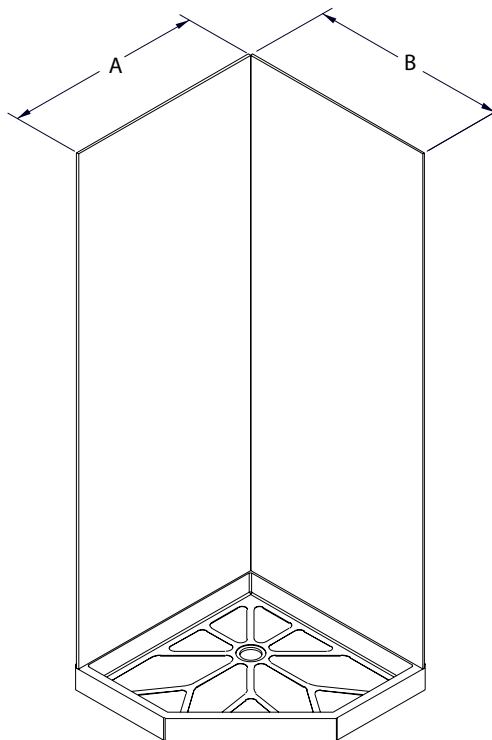

Prism Standard Sizes

Description	(A) Side Walls	(B) Back Wall
32" x 32"	31 ¹ / ₈ "w x 75 ¹ / ₂ "h - or - 31 ¹ / ₈ "w x 91 ¹ / ₂ "h	31"w x 75 ¹ / ₂ "h - or - 31"w x 91 ¹ / ₂ "h
36" x 36"	35 ¹ / ₈ "w x 75 ¹ / ₂ "h - or - 35 ¹ / ₈ "w x 91 ¹ / ₂ "h	35"w x 75 ¹ / ₂ "h - or - 35"w x 91 ¹ / ₂ "h

Prism One-Piece Back Wall Rectangular Shower

* Shower receptor and door are not included

Prism Standard Sizes

Description	(A) Side Walls	(B) Back Wall
32" x 48"	31 ¹ / ₈ "w x 75 ¹ / ₂ "h - or - 31 ¹ / ₈ "w x 91 ¹ / ₂ "h	47"w x 75 ¹ / ₂ "h - or - 47"w x 91 ¹ / ₂ "h
36" x 48"	35 ¹ / ₈ "w x 75 ¹ / ₂ "h - or - 35 ¹ / ₈ "w x 91 ¹ / ₂ "h	47"w x 75 ¹ / ₂ "h - or - 47"w x 91 ¹ / ₂ "h
42" x 48"	41 ¹ / ₈ "w x 75 ¹ / ₂ "h - or - 41 ¹ / ₈ "w x 91 ¹ / ₂ "h	47"w x 75 ¹ / ₂ "h - or - 47"w x 91 ¹ / ₂ "h

Prism® Shower Surrounds

Detail Drawings

Two-Piece Back Wall Rectangular Shower

* Shower receptor and door are not included

Standard Sizes		
Description	(A) Side Walls	(B) Back Wall
32" x 60"	31 ¹ / ₈ "w x 75 ¹ / ₂ "h - or - 31 ¹ / ₈ "w x 91 ¹ / ₂ "h	29 ¹ / ₂ "w x 75 ¹ / ₂ "h - or - 29 ¹ / ₂ "w x 91 ¹ / ₂ "h
36" x 60"	35 ¹ / ₈ "w x 75 ¹ / ₂ "h - or - 35 ¹ / ₈ "w x 91 ¹ / ₂ "h	29 ¹ / ₂ "w x 75 ¹ / ₂ "h - or - 29 ¹ / ₂ "w x 91 ¹ / ₂ "h

Prism® Shower Surrounds

Detail Drawings

Double Threshold Shower

* Shower receptor and door are not included

Standard Sizes		
Description	(A) Side Walls	(B) Back Wall
36" Double Threshold	35 ¹ / ₈ "w x 75 ¹ / ₂ "h - or - 35 ¹ / ₈ "w x 91 ¹ / ₂ "h	35 ¹ / ₈ "w x 75 ¹ / ₂ "h - or - 35 ¹ / ₈ "w x 91 ¹ / ₂ "h