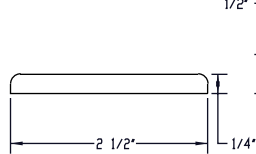

Batten Strip