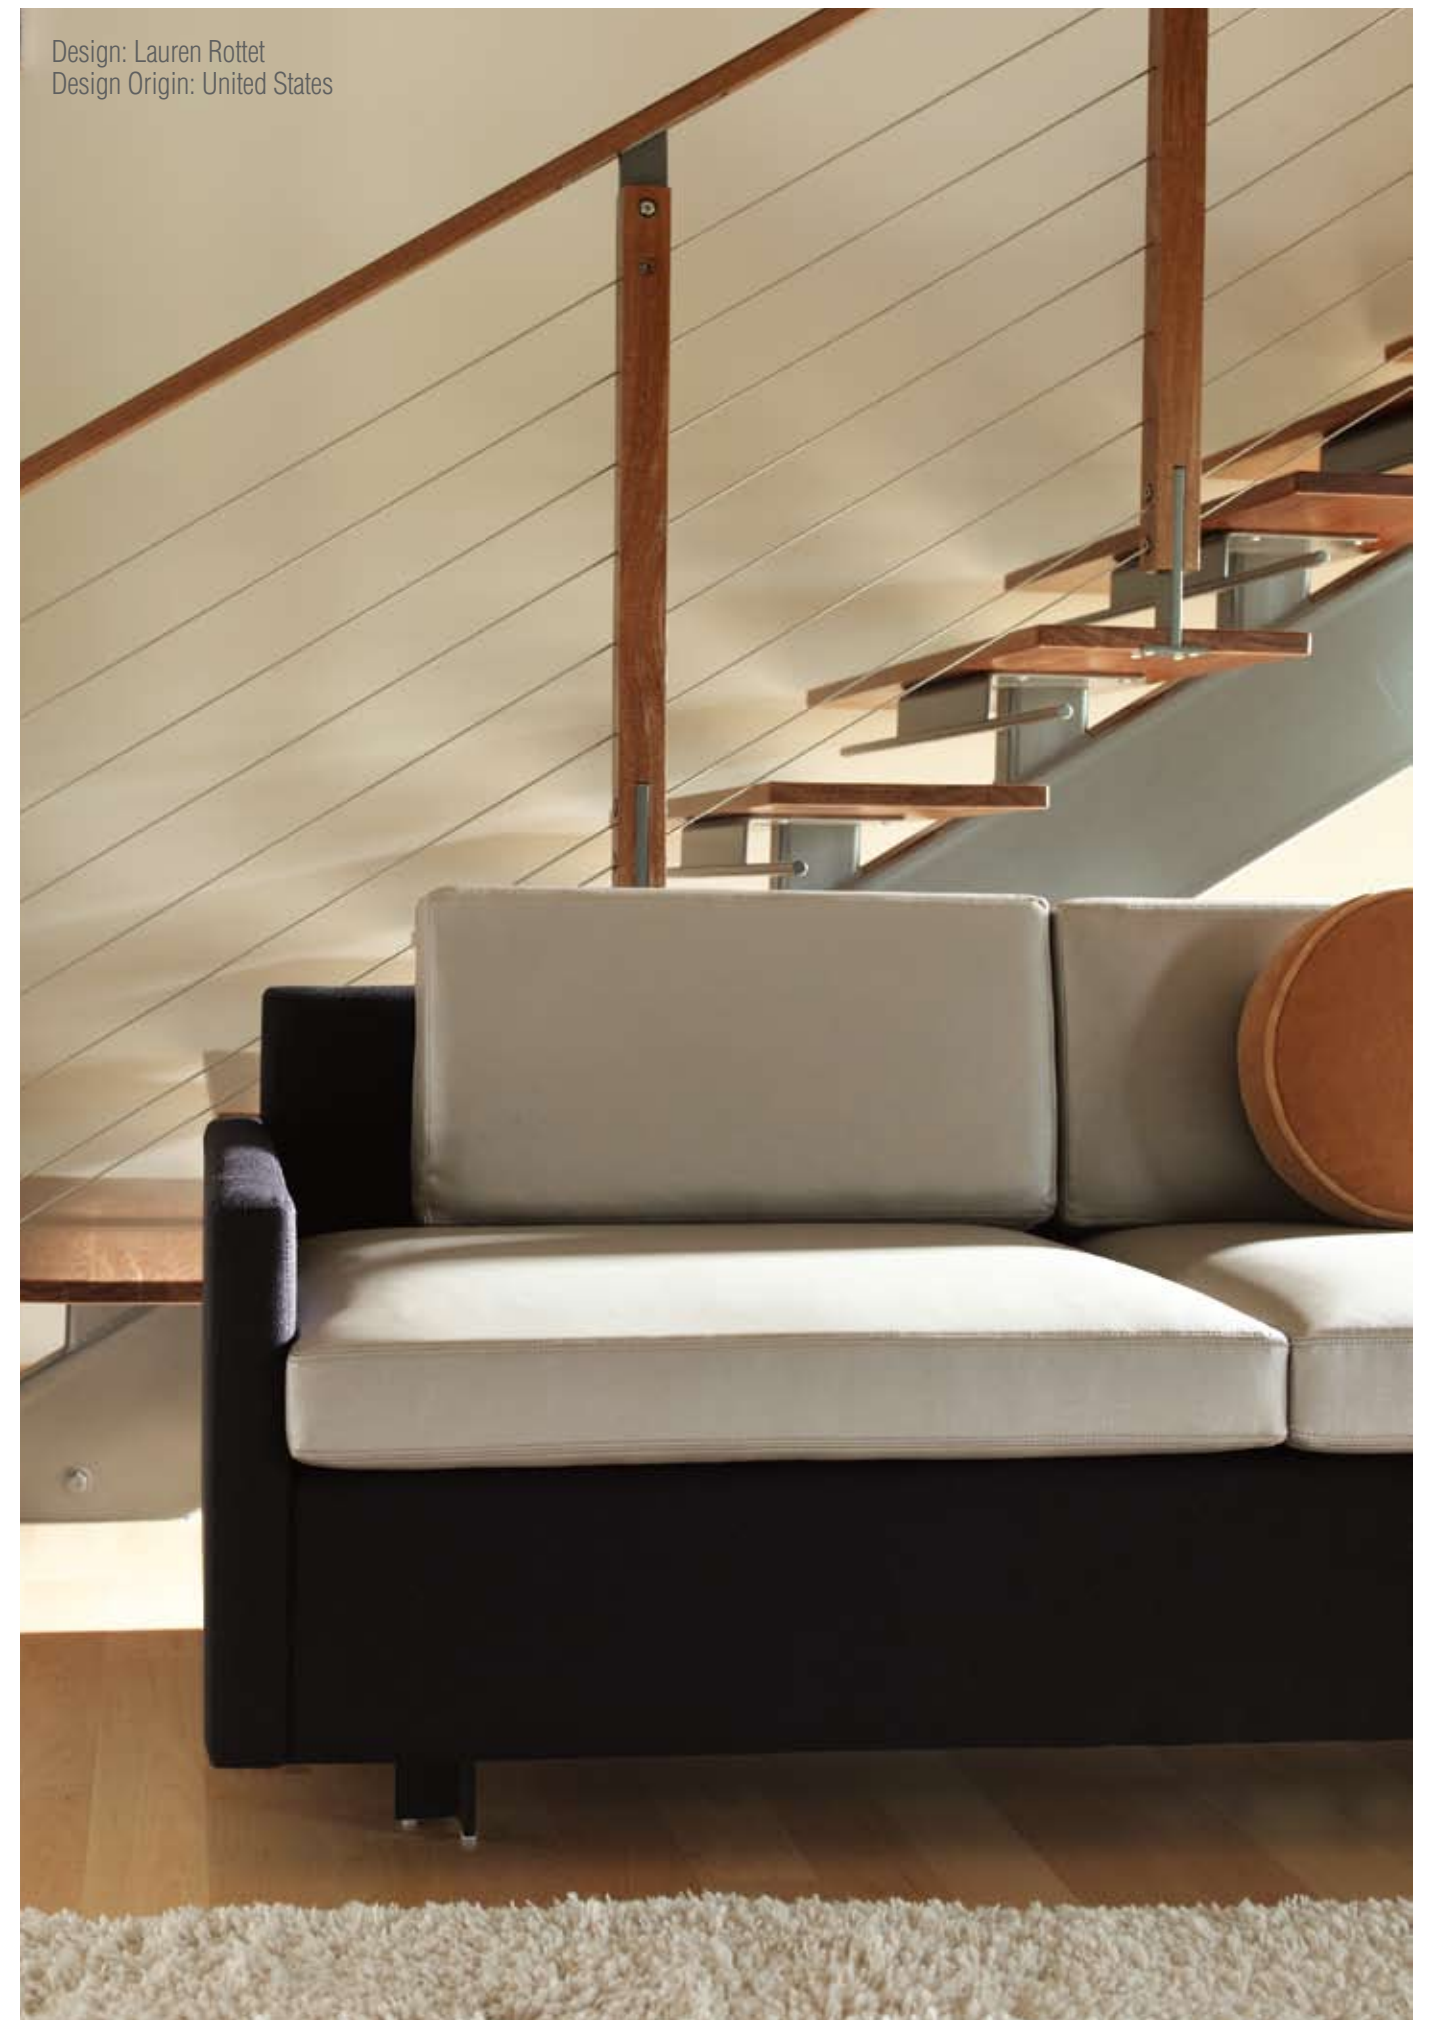

Design: Lauren Rottet
Design Origin: United States