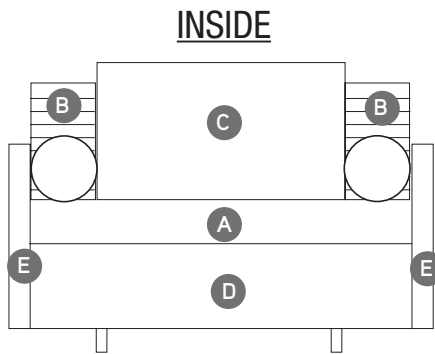

Overall: 34"D 42"W 29¾"H
 Inside: 22½"D 37"W 12½"H
 Seat: 17½"H
 Arm: 21"H

Overall: 30"D 30"W 26½"H
 Inside: 27½"D 27½"W 9"H
 Seat: 17½"H
 Arm: 26½"H

Overall: 34"D 95"W 29¾"H
 Inside: 22½"D 95½"W 12½"H
 Seat: 17½"H
 Arm: 21"H

FROM: _____

DATE: _____

MODEL: _____

FAX...888.413.5161

14-C Chair

14-20 Two Seat Sofa

14-30 Three Seat Sofa

A Upholstery selections (default for entire unit if B is not selected): _____