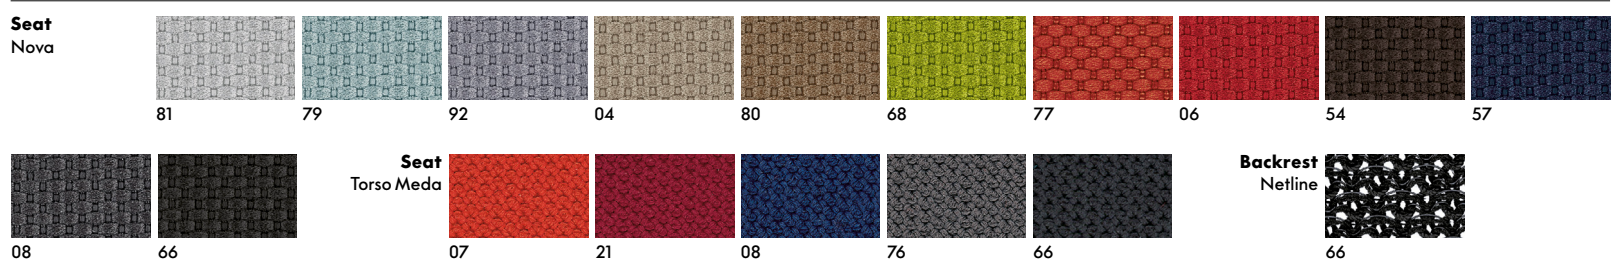

Colours and materials

Alberto Meda

*1945, Italy

Alberto Meda lives and works in Milan. He teaches at the IUAV University of Venice and lectures at leading design colleges and institutions. He has been working with Vitra since 1994. During this time he has created a series of office chairs and a variety of office and conference desks.