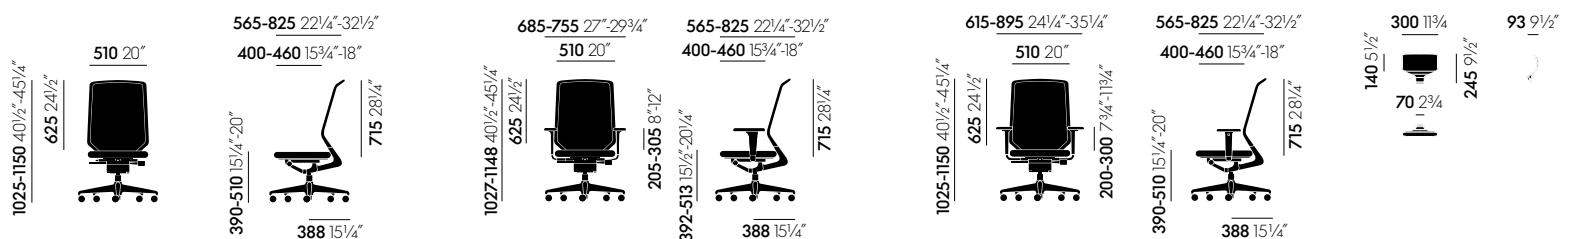

Dimensions

All measurements are in mm and inches, pursuant to EN 1335-1

Colours and materials

Alberto Meda

*1945, Italy

Alberto Meda lives and works in Milan. He teaches at the IUAV University of Venice and lectures at leading design colleges and institutions. He has been working with Vitra since 1994. During this time he has created a series of office chairs and a variety of office and conference desks.