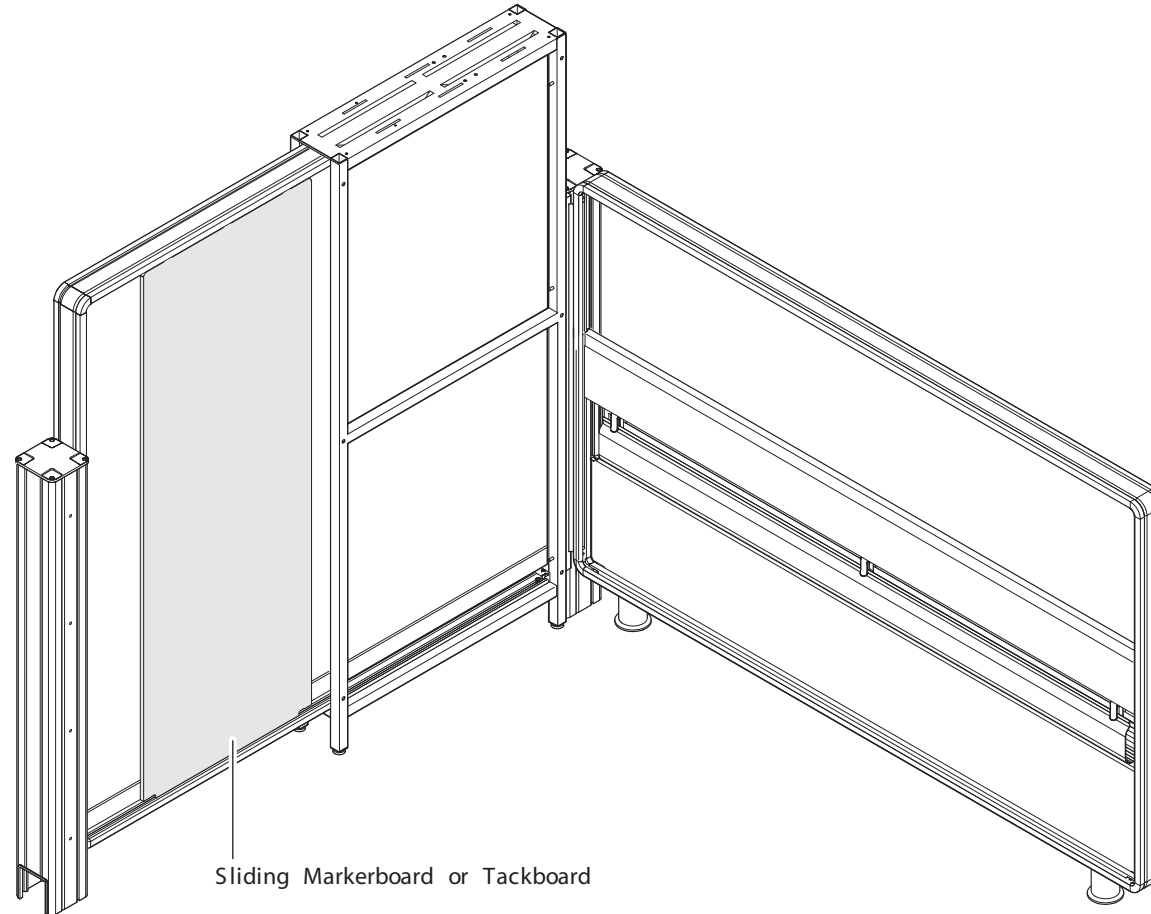

Topo™ Optional Sliding Marker or Tack

Please feel free to contact
Metro Customer Service with
any questions or concerns:
866.645.6953

www.metrofurniture.com

Sliding Markerboard or Tackboard

OPTIONAL SLIDING MARKER OR TACK PANEL

1. Slide (3) rollers into track in panel as shown.
2. Snap rollers onto panel, (3) places.