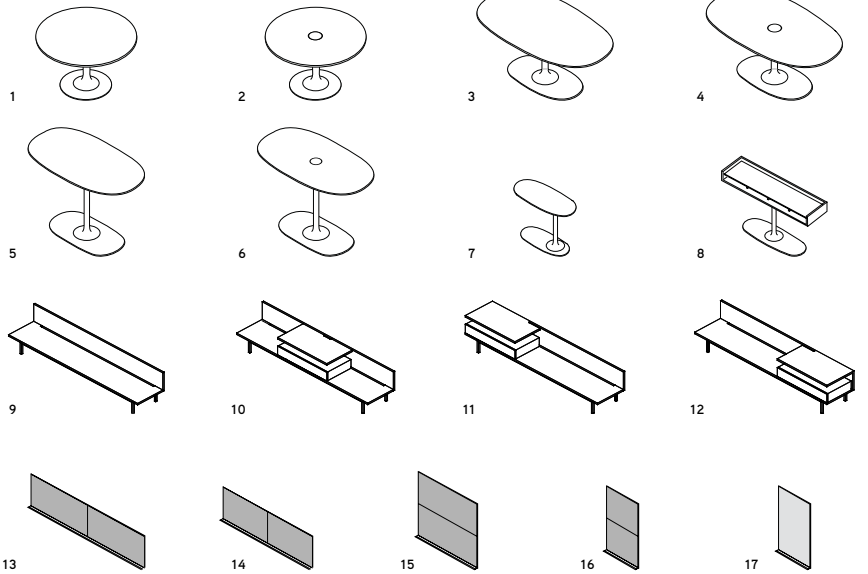

Surfaces

1-2
ROUND TABLES

3-6
OVAL TABLES

7-8
TABLET TABLE / CONSOLE TABLE

9-12
BENCHES

13-17
DISPLAY BOARDS

Storage

1-4
SECRETARIES / CREDENZAS

5-8
WARDROBES / CUBE TOWERS

9-14
OVERHEADS

SURFACE MATERIALS AND PRODUCT DETAILS

PRODUCT DETAILS

A TRAY ON CORKBOARD
 B WARDROBE STORAGE
 C BENCH WITH SHELF / DRAWER
 D TABLETOP POWER AND DATA ACCESS
 E BENTO BOX IN CREDENZA
 F KEYBOARD SUPPORT SHELF
 G BENTO BOXES IN SECRETARY
 H CORKBOARD AND WIRE MANAGEMENT IN SECRETARY
 I SECRETARY LIGHTING OPTION
 J BENCH WIRE MANAGEMENT SLOT
 K OVERHEAD CUBBY STORAGE
 L CONSOLE TABLE