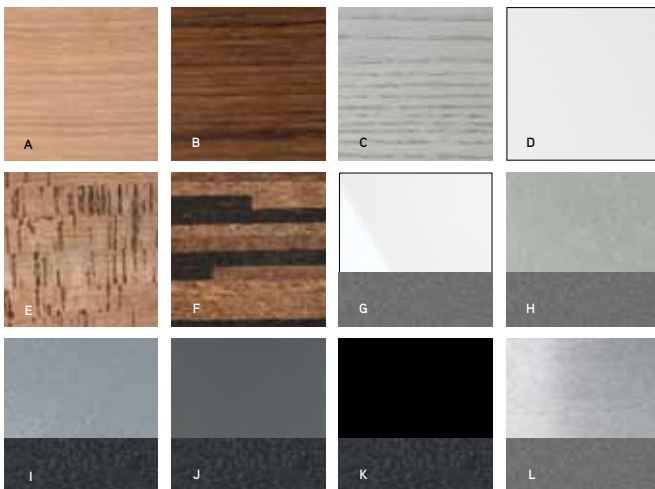

AVAILABLE IN THE FOLLOWING SURFACE MATERIALS

WOOD

- A RIFT-CUT OAK V3AK
- B QUARTER-CUT TEAK* V2AT
- C QUARTER-CUT GREY ASH V2AA
(*FSC-CERTIFIED VENEER)

SOLID

- D WHITE SOLID 2976

CORK

- E NATURAL COR1
- F DARK PATTERNED COR2