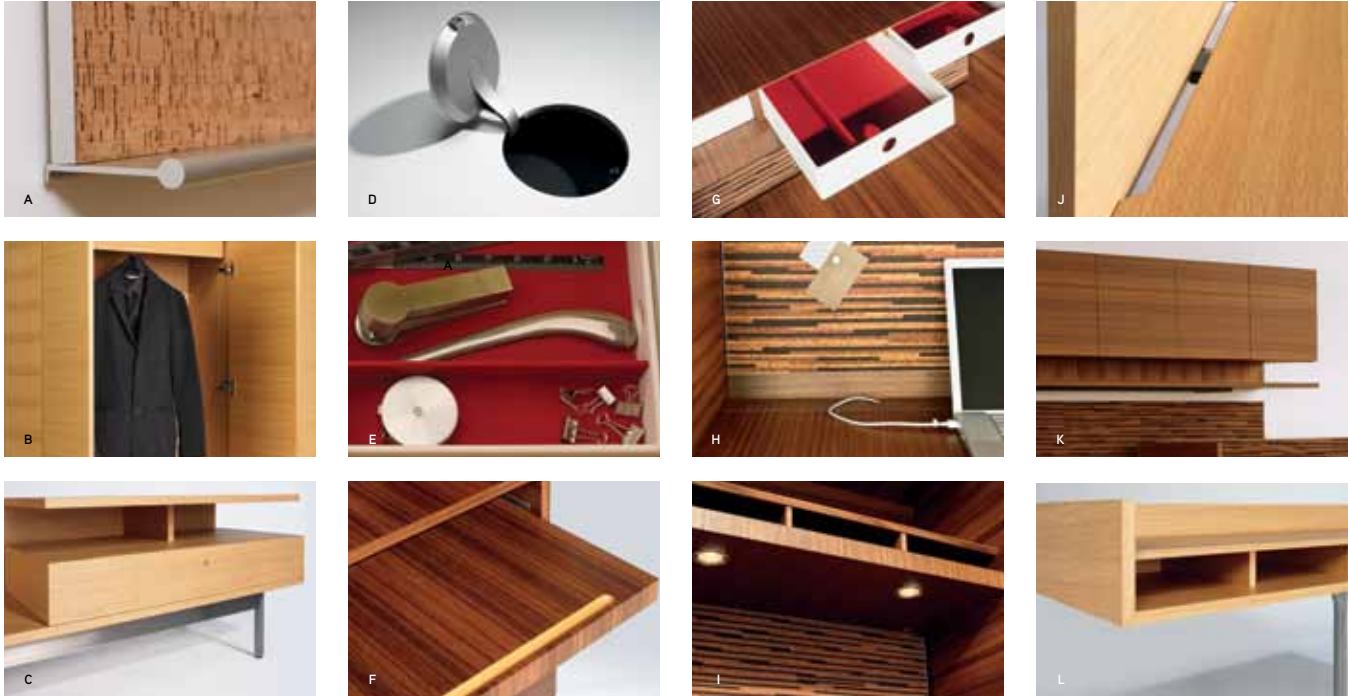

SHARED OFFICE WITH COLLABORATION AREA

LIBRARY / DINING ROOM

HOME OFFICE WITH COLLABORATION AREA

HOME OFFICE / PRIVATE OFFICE

PRODUCT LINE ELEMENTS

Denizen is comprised of eight versatile components with various dimensions and surfaces, designed to create spaces that adapt to lifestyles.

Surfaces

1-2
ROUND TABLES

3-6
OVAL TABLES

7-8
TABLET TABLE / CONSOLE TABLE

9-12
BENCHES

13-17
DISPLAY BOARDS

Storage

1-4
SECRETARIES / CREDENZAS

5-8
WARDROBES / CUBE TOWERS

9-14
OVERHEADS

SURFACE MATERIALS AND PRODUCT DETAILS

PRODUCT DETAILS

A TRAY ON CORKBOARD
 B WARDROBE STORAGE
 C BENCH WITH SHELF / DRAWER
 D TABLETOP POWER AND DATA ACCESS
 E BENTO BOX IN CREDENZA
 F KEYBOARD SUPPORT SHELF
 G BENTO BOXES IN SECRETARY
 H CORKBOARD AND WIRE MANAGEMENT IN SECRETARY
 I SECRETARY LIGHTING OPTION
 J BENCH WIRE MANAGEMENT SLOT
 K OVERHEAD CUBBY STORAGE
 L CONSOLE TABLE