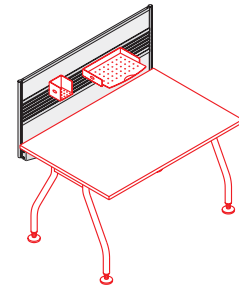

CABLE TRAY

E-BOX*

**Electrical outlet not included*

CABLEWAY

CUT-OUT

EQUIPMENT SHELF

At the heart of the organization

Emerge offers the team assistant a *dynamic* workstation in a variety of configuration possibilities, integrating all the necessary equipment within easy reach. The front partitioning and raised counter are both functional and aesthetic, providing the *Counter complete* with an attractive, cool appearance like an oasis of calm and control.

Emerge: the flexible system

- EMERGE
- STEELCASE POST & BEAM
- MOBY
- TOUCHDOWN
- VECTA KART
- STEELCASE LET'S BE

AVAILABLE JUNE 2004

Emerge Organization wall system

Organization wall'60 option organization panel / shelf / counter top / wall pinable

organization wall'60
wing'60
brackets

Organization wall'25

option organization panel / wall pinable

counter top
installation in center
or staggered

different desk
heights possible
not for 'lift'

organization wall'60
can be lowered