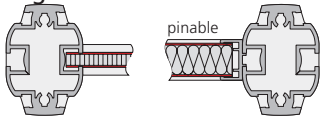

CABLE TRAY

E-BOX*

**Electrical outlet not included*

CABLEWAY

CUT-OUT

EQUIPMENT SHELF

At the heart of the organization

Emerge offers the team assistant a *dynamic* workstation in a variety of configuration possibilities, integrating all the necessary equipment within easy reach. The front partitioning and raised counter are both functional and aesthetic, providing the *Counter complete* with an attractive, cool appearance like an oasis of calm and control.

Emerge: the flexible system

- EMERGE
- STEELCASE POST & BEAM
- MOBY
- TOUCHDOWN
- VECTA KART
- STEELCASE LET'S BE

AVAILABLE JUNE 2004

Emerge Organization wall system

Organization wall'60 option organization panel / shelf / counter top / wall pinable