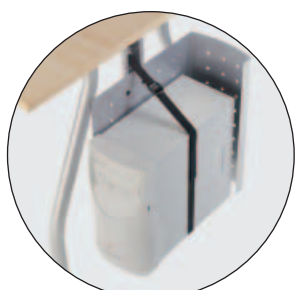

Emerge extension elements for organizing the teamstation

STANDING WORKSTATION

WASTE BASKET

MODESTY PANEL

TOP ORGANIZATION ACCESSORIES

CABLE HOLDERS

VERTICAL CABLE RISER

VDU SHIELD

CPU HOLDER

CPU BACK PANEL

CPU TROLLEY

NEWSPAPER RACK

SUSPENDED FILE FRAME

BAG

CD HOLDER

CABLE HOLDERS

CABLE TRAY

E-BOX*

**Electrical outlet not included*

CABLEWAY

CUT-OUT

EQUIPMENT SHELF

At the heart of the organization

Emerge offers the team assistant a *dynamic* workstation in a variety of configuration possibilities, integrating all the necessary equipment within easy reach. The front partitioning and raised counter are both functional and aesthetic, providing the *Counter complete* with an attractive, cool appearance like an oasis of calm and control.