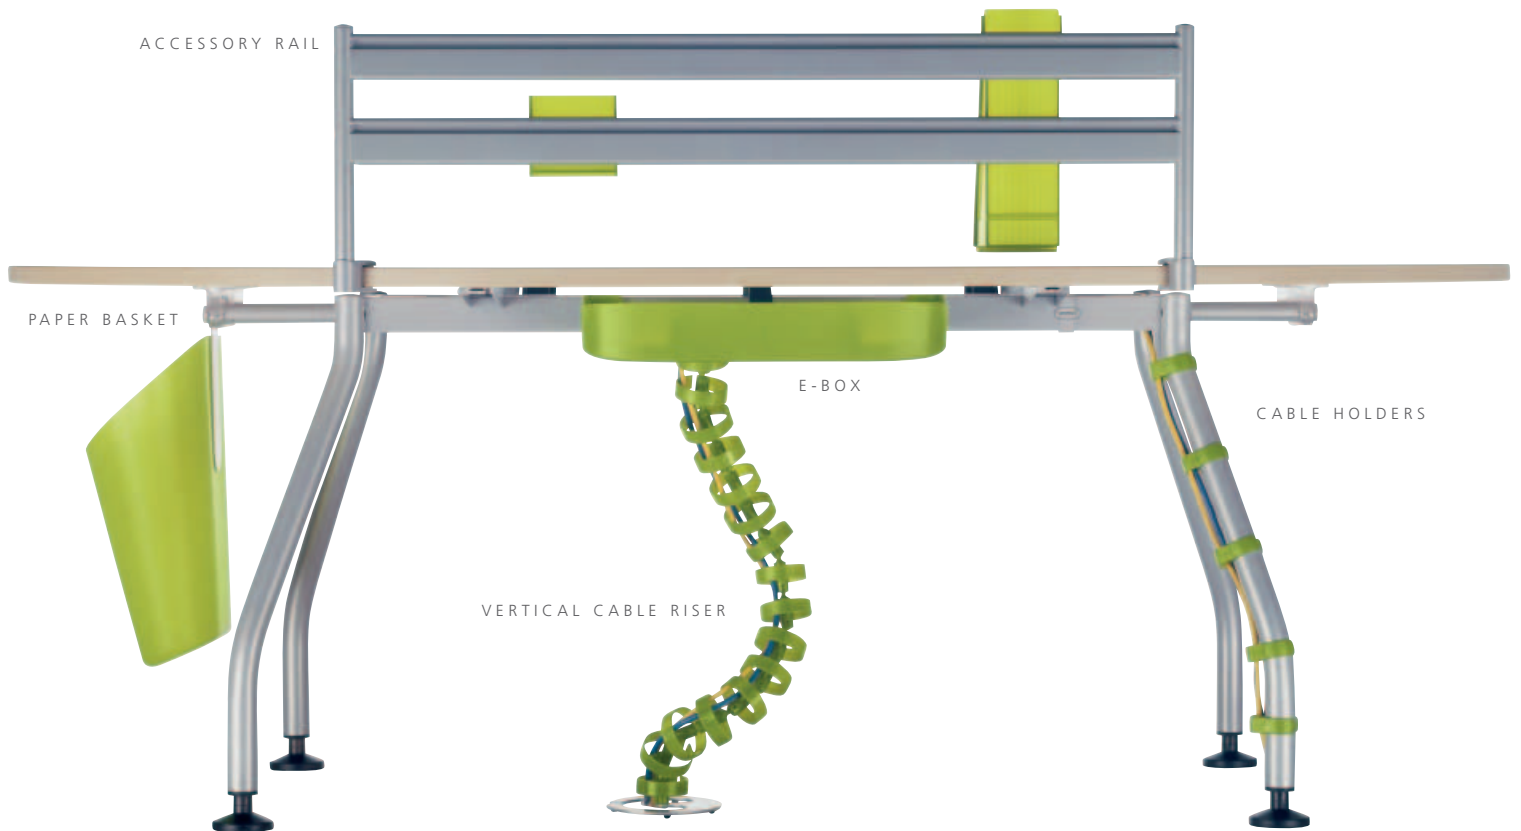

erndl

Rethinking the office

Is your office
designed for
working in
more
interactive
ways?

The fact is, it's
Time for Emerge.

Space flexibility TeamStations provide multifunctional solutions which can be rearranged in minutes to suit different activities at different times of the day. Individual desks can be simply rolled together to form a quick meeting area. This is useful for getting all heads around the table when it is time for a project meeting, saving not only time but also money – in terms of expensive office space.

Emerge extension elements for organizing the teamstation

STANDING WORKSTATION

WASTE BASKET

MODESTY PANEL

TOP ORGANIZATION ACCESSORIES

CABLE HOLDERS

VERTICAL CABLE RISER

VDU SHIELD

CABLE TRAY

E-BOX*

**Electrical outlet not included*

CABLEWAY

CUT-OUT

EQUIPMENT SHELF

At the heart of the organization

Emerge offers the team assistant a *dynamic* workstation in a variety of configuration possibilities, integrating all the necessary equipment within easy reach. The front partitioning and raised counter are both functional and aesthetic, providing the *Counter complete* with an attractive, cool appearance like an oasis of calm and control.

Often, it makes sense to have permanent areas for meetings, conferences and training purposes. Frisco is the ideal solution. With its light, open architecture and its wide range of shapes and configuration possibilities, it can create the perfect environment for group communication and knowledge sharing. The system's simple, but highly effective, cable management concept allows for easy integration of audio/visual support equipment such as table microphones or computer screens.