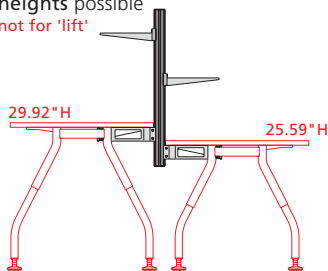

organization wall'60
wing'60
brackets

Organization wall'25

option organization panel / wall pinable

counter top
installation in center
or staggered

different desk
heights possible
not for 'lift'

organization wall'60
can be lowered