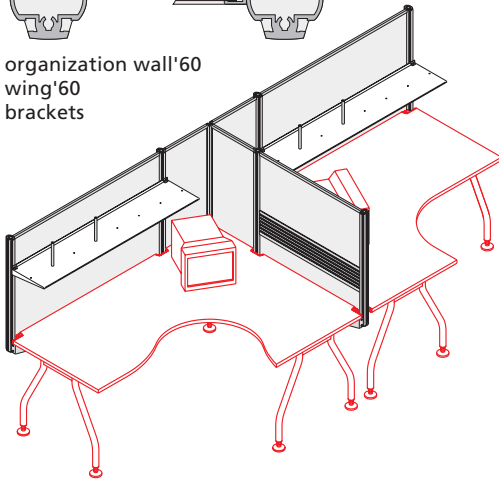

CABLE TRAY

E-BOX*

**Electrical outlet not included*

CABLEWAY

CUT-OUT

EQUIPMENT SHELF

At the heart of the organization

Emerge offers the team assistant a *dynamic* workstation in a variety of configuration possibilities, integrating all the necessary equipment within easy reach. The front partitioning and raised counter are both functional and aesthetic, providing the *Counter complete* with an attractive, cool appearance like an oasis of calm and control.

Often, it makes sense to have permanent areas for meetings, conferences and training purposes. Frisco is the ideal solution. With its light, open architecture and its wide range of shapes and configuration possibilities, it can create the perfect environment for group communication and knowledge sharing. The system's simple, but highly effective, cable management concept allows for easy integration of audio/visual support equipment such as table microphones or computer screens.

Emerge: the flexible system

- EMERGE
- STEELCASE POST & BEAM
- MOBY
- TOUCHDOWN
- VECTA KART
- STEELCASE LET'S BE

AVAILABLE JUNE 2004

Emerge Organization wall system

Organization wall'60 option organization panel / shelf / counter top / wall pinable

organization wall'60
wing'60
brackets

Organization wall'25

option organization panel / wall pinable

counter top
installation in center
or staggered

different desk
heights possible
not for 'lift'

organization wall'60
can be lowered