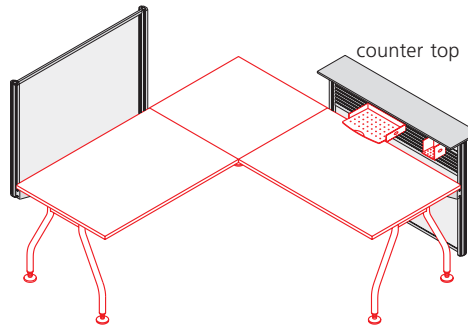

Emerge: the flexible system

- EMERGE
- STEELCASE POST & BEAM
- MOBY
- TOUCHDOWN
- VECTA KART
- STEELCASE LET'S BE

AVAILABLE JUNE 2004

Emerge Organization wall system

Organization wall'60 option organization panel / shelf / counter top / wall pinable

organization wall'60
wing'60
brackets

Organization wall'25

option organization panel / wall pinable

counter top
installation in center
or staggered

different desk
heights possible
not for 'lift'

organization wall'60
can be lowered