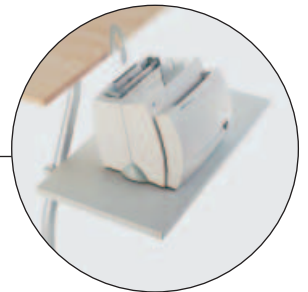

CABLE TRAY

E-BOX*

**Electrical outlet not included*

CABLEWAY

CUT-OUT

EQUIPMENT SHELF

At the heart of the organization

Emerge offers the team assistant a *dynamic* workstation in a variety of configuration possibilities, integrating all the necessary equipment within easy reach. The front partitioning and raised counter are both functional and aesthetic, providing the *Counter complete* with an attractive, cool appearance like an oasis of calm and control.

Often, it makes sense to have permanent areas for meetings, conferences and training purposes. Frisco is the ideal solution. With its light, open architecture and its wide range of shapes and configuration possibilities, it can create the perfect environment for group communication and knowledge sharing. The system's simple, but highly effective, cable management concept allows for easy integration of audio/visual support equipment such as table microphones or computer screens.