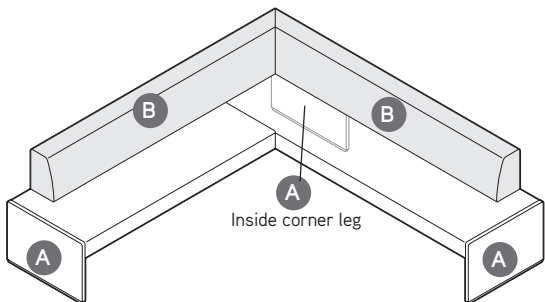

Straight without Back

COT069	\$2135	\$2196	\$2228	\$2252	\$2300	\$2340	\$2460	\$2540	\$2740	\$2940	\$2335	\$3796	\$4060
COM/yds = 4, COL/sq ft = 88													

Overall: 26¾"D 69¾"W 18½"H
Seat: 18½"H

COT096	\$2435	\$2514	\$2552	\$2581	\$2638	\$2685	\$2828	\$2923	\$3160	\$3360	\$2635	\$4377	\$4690
COM/yds = 4¾, COL/sq ft = 105													

Overall: 26¾"D 96½"W 18½"H
Seat: 18½"H

Lounge Seating

For Canadian Pricing
Multiply U.S. Price by the Canadian price factor.
► See page 1 for details.

Together Contrasting Sketches

TO: _____

FROM: _____

DATE: _____