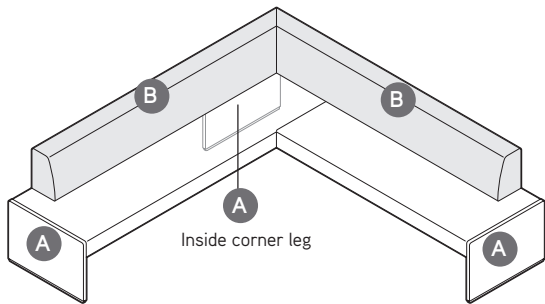

Straight without Back

COT069	\$2135	\$2196	\$2228	\$2252	\$2300	\$2340	\$2460	\$2540	\$2740	\$2940	\$2335	\$3796	\$4060
COM/yds = 4, COL/sq ft = 88													

Overall: 26¾"D 69¾"W 18½"H
Seat: 18½"H

COT096	\$2435	\$2514	\$2552	\$2581	\$2638	\$2685	\$2828	\$2923	\$3160	\$3360	\$2635	\$4377	\$4690
COM/yds = 4¾, COL/sq ft = 105													

Overall: 26¾"D 96½"W 18½"H
Seat: 18½"H

Lounge Seating

For Canadian Pricing
Multiply U.S. Price by the Canadian price factor.
► See page 1 for details.

Together Contrasting Sketches

TO: _____

FROM: _____

DATE: _____