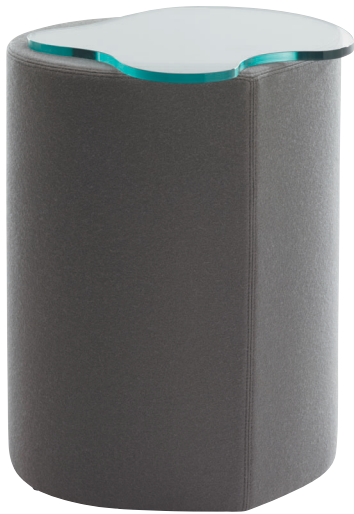

**SOFT LEAF**  
Diekman

Shown with Switch Seating

Shown with Lazlo Seating

Shown with Wegner Flag Halyard Chair

Design: Norman Diekman  
Design Origin: United States  
U.S. Patent Pending

**49-SFTH23EL** Upholstered shown with  
Optional Glass Puddle  
Glass Puddle available unattached only.  
Available on all models.

**49-SFTH23D** Upholstered

**49-SFTH21C** Upholstered shown with  
Optional Aluminum Disc  
Aluminum Disc available with pivot attachment  
or unattached non-pivot. Available on all models.

**49-SFTH17B** Upholstered shown with  
Optional Aluminum Puddle  
Aluminum Puddle available with pivot attachment  
or unattached non-pivot. Available on all models.

**49-SFTH15A** Upholstered shown with  
Optional Glass 36" Round Top  
Glass 36" Round available as unattached only.  
Available on model 49-SFTH15A only

**Available Models:**

**Options:** Pivoting attached and unattached non-pivot table tops. See table top options for model availability. Textiles must be pre-approved. Contact customer service.