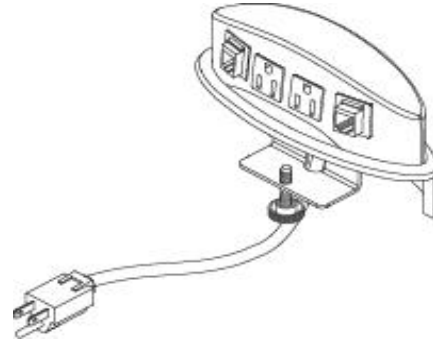

Power/Data with C-clamp

Style Number

Power/Data with C-clamp	AP2D2CC
-------------------------	---------

Features

Repositionable worksurface mount brings power and data right to your fingers
Provides two outlets and two voice/data ports
Includes a voice/data adapter kit to accept couplers and jacks when required

Dimensions/Weight

AP2D2CC	W8½" x H2½" x D3½"	0.013 lbs.
---------	--------------------	------------

Technical Specifications

Application:	C-clamps to worksurfaces 1" - 2" thick
Construction:	Translucent plastic
Color:	Frost 6544
Warranty:	12 years
Power Cord - Black	6'

Spec Tip

Power/Data does not sit flush with back of the worksurface. Extends 1¼" off back
--

Certifications

UL® Listed
CSA® Listed

For further information, please go to the Details website, details-worktools.com
or call 800.833.0411