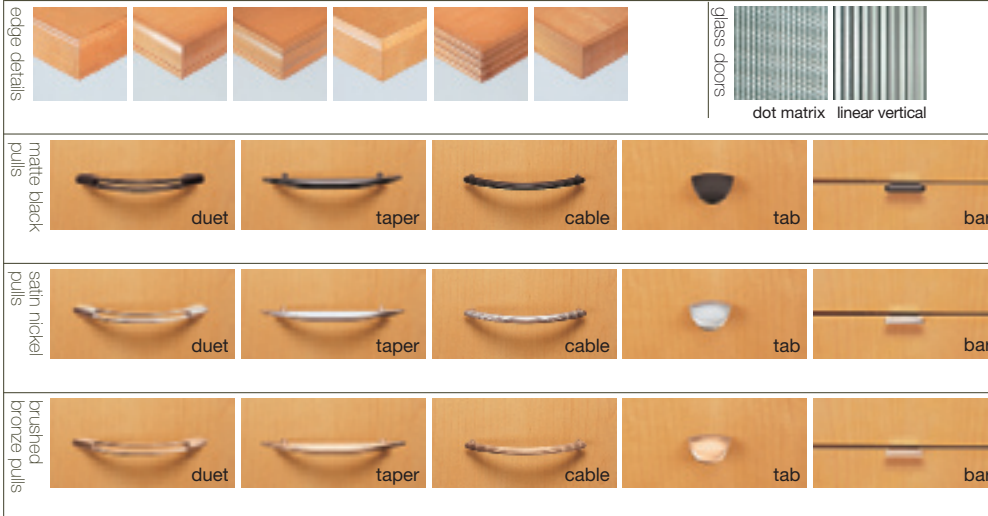

**Let the beauty of wood
define your image**

Now you can have the distinction and élan that only wood can offer, in versatile components that integrate seamlessly with other Kimball Office products. But its beauty is more than skin-deep—Definition is packed with technology-enabled support elements, floor plan mobility and work-style functionality.

Kimball®Office

DEFINITION®

Definition® desking and tables set a higher standard for any office

- Multiple colors of maple, walnut, cherry and rift oak finishes.
- Achieve a variety of looks with door options, pull choices and edge details.
- Desks, credenzas, bridges, returns, tables, storage.
- Patterned-glass doors let light in, keep contents private.
- Mobile or static height-adjustable tables.
- Stand-alone bookcases, lecterns, telephone stands, visual boards.
- Modular, built-up and mobile components adapt easily to changing floor plans.
- Cord management and multiple power/data routing solutions.