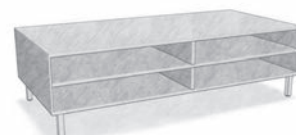

90° wedge and triangle tables flow nicely with Villa curved lounges

Villa round tables in 18", 30", and 42" sizes, may be ordered with Matte Glass tops

Magazine tables with open storage stow magazines neatly