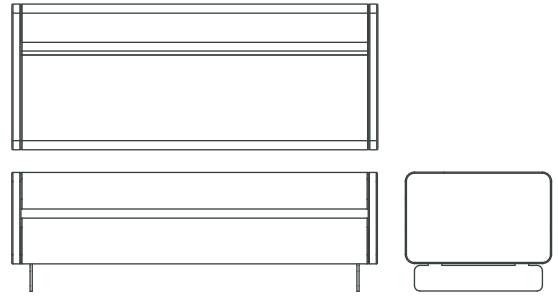

## TECHNICAL DATA

**LOLO** by Pearson Lloyd

Manufactured using a solid beech frame and upholstered with CMHR multi density foam. Available with upholstered seat and oak or walnut veneered arms or with upholstered arms, with brushed stainless steel ski legs. LOLO is available as a three seat sofa, chair or bench in a wide range of contract fabrics or leathers. The matching table is available in two sizes.

**LOLO02** Upholstered  
**LOLO04** Walnut veneered  
900 x 800 x h650

**LOLO05**  
800 x 800 x h400

**LOLO08**  
800 x 800 x h200

**LOLO01** Upholstered  
**LOLO03** Walnut veneered  
2000 x 800 x h650

**LOLO06**  
1900 x 800 x h400