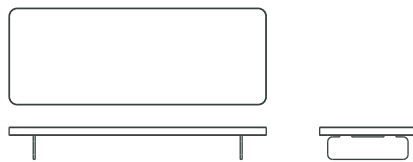

## TECHNICAL DATA

**LOLO** by Pearson Lloyd

Manufactured using a solid beech frame and upholstered with CMHR multi density foam. Available with upholstered seat and oak or walnut veneered arms or with upholstered arms, with brushed stainless steel ski legs. LOLO is available as a three seat sofa, chair or bench in a wide range of contract fabrics or leathers. The matching table is available in two sizes.

**LOLO02** Upholstered  
**LOLO04** Walnut veneered  
900 x 800 x h650

**LOLO05**  
800 x 800 x h400

**LOLO08**  
800 x 800 x h200

**LOLO01** Upholstered  
**LOLO03** Walnut veneered  
2000 x 800 x h650

**LOLO06**  
1900 x 800 x h400