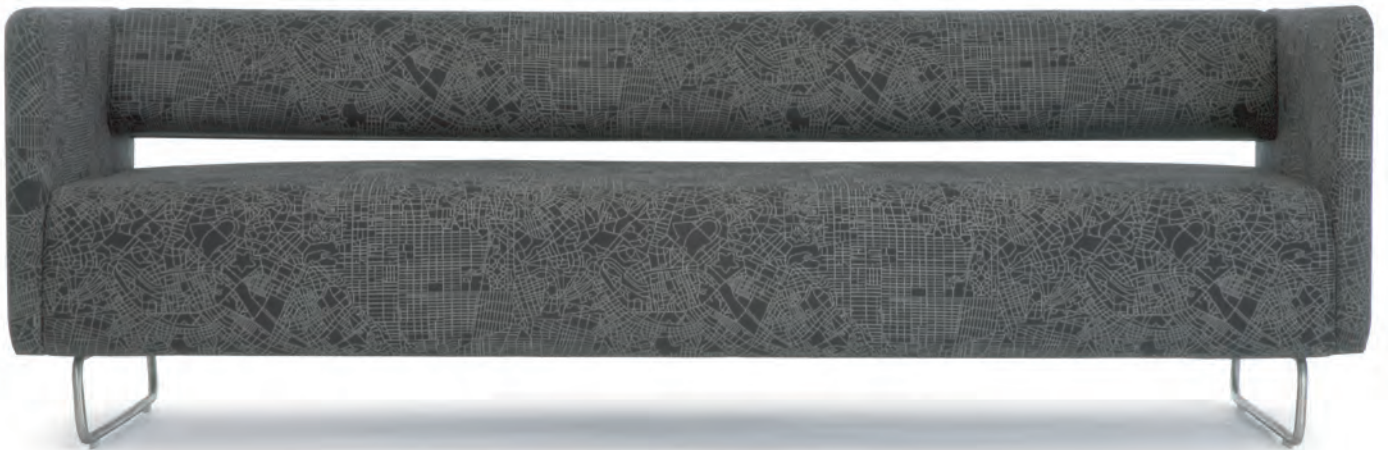

# modus

---

---

**LOLO**

by Pearson Lloyd

## TECHNICAL DATA

**LOLO** by Pearson Lloyd

Manufactured using a solid beech frame and upholstered with CMHR multi density foam. Available with upholstered seat and oak or walnut veneered arms or with upholstered arms, with brushed stainless steel ski legs. LOLO is available as a three seat sofa, chair or bench in a wide range of contract fabrics or leathers. The matching table is available in two sizes.

**LOLO02** Upholstered  
**LOLO04** Walnut veneered  
900 x 800 x h650

**LOLO05**  
800 x 800 x h400

**LOLO08**  
800 x 800 x h200

**LOLO01** Upholstered  
**LOLO03** Walnut veneered  
2000 x 800 x h650

**LOLO06**  
1900 x 800 x h400