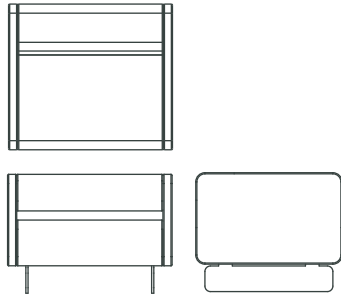

## TECHNICAL DATA

**LOLO** by Pearson Lloyd

Manufactured using a solid beech frame and upholstered with CMHR multi density foam. Available with upholstered seat and oak or walnut veneered arms or with upholstered arms, with brushed stainless steel ski legs. LOLO is available as a three seat sofa, chair or bench in a wide range of contract fabrics or leathers. The matching table is available in two sizes.

**LOLO02** Upholstered  
**LOLO04** Walnut veneered  
900 x 800 x h650

**LOLO05**  
800 x 800 x h400

**LOLO08**  
800 x 800 x h200

**LOLO01** Upholstered  
**LOLO03** Walnut veneered  
2000 x 800 x h650

**LOLO06**  
1900 x 800 x h400