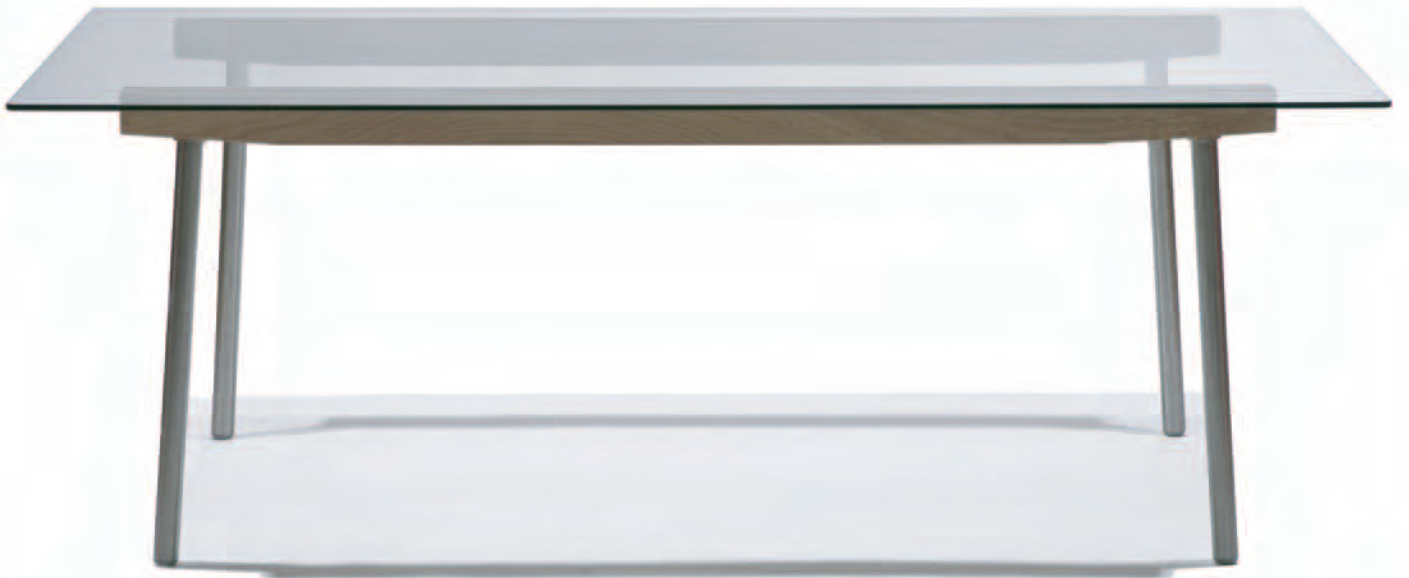

modus

VOLVO

by Michael Marriott

TECHNICAL DATA

VOLVO by Michael Marriott

Manufactured from either solid beech or oak with brushed stainless steel legs and nylon feet with a choice of either edge banded laminate or UV bonded glass top. Available in a range of colours and various sizes.

VOL001

Glass Top

850 x 2000 x h720 Glass Top

VOL002

Laminate Top

850 x 2000 x h720

VOL003

Glass Top