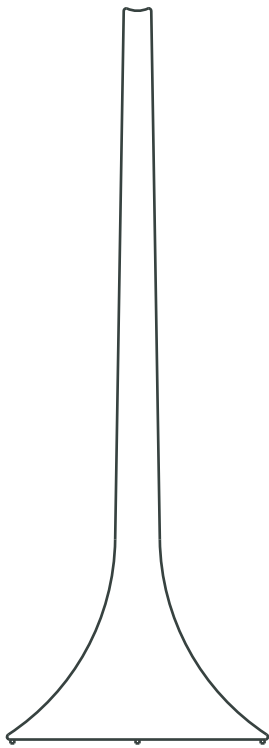

## TECHNICAL DATA

STEM LIGHT by Michael Sodeau

A rotationally moulded floor light produced from white polyethylene. Measuring 1900mm in height, STEM has a structural presence whether used alone or en masse.