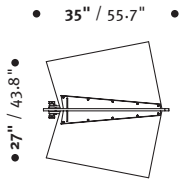

distribution. The heavily finned cast aluminum housing serves both form and function by providing rugged aesthetics and optimum thermal cooling. All hardware is stainless steel for durability. The round tapered steel pole with flush handhole

Model	Pole / Style	Lamp
AO4050P	13' RTS	150 MH / 70 MH
AO7000P	23' RTS	250 MH / 150 MH

Design: Klaus Begasse