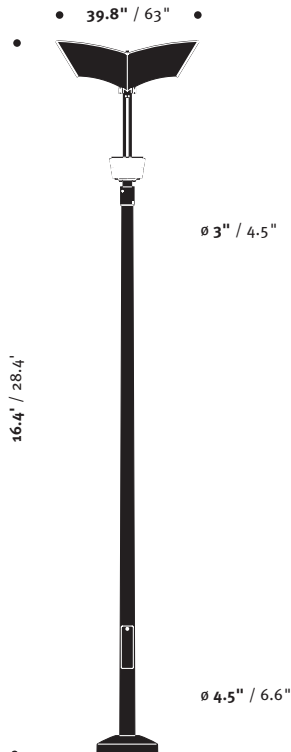

3

AVIANO

**AVIANO**  
Pole Mounted Luminaire

AVIANO's gull wing reflector gracefully perched atop the trapezoidal housing creates a dramatic, indirect outdoor luminaire. The formed aluminum wing, supported by an exposed steel support rib, is painted matte white on the underside for even light

distribution. The heavily finned cast aluminum housing serves both form and function by providing rugged aesthetics and optimum thermal cooling. All hardware is stainless steel for durability. The round tapered steel pole with flush handhole

is hot-dip galvanized prior to being finished in finely textured paint. Standard color; matte silver grey metallic. Special colors available. See technical data sheet for details.

 Listed for Wet Locations

Model	Pole / Style	Lamp
AO4050P	13' RTS	150 MH / 70 MH
AO7000P	23' RTS	250 MH / 150 MH

Design: Klaus Begasse