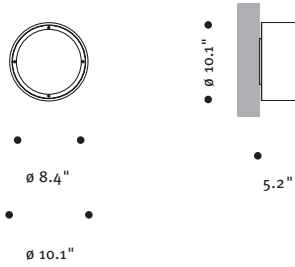

TORUS G

Recessed Wall Luminaire

Simple in form, yet rich in detail, Torus casts glare-free diffused illumination for general accent lighting. Tempered glass lens features finely beveled edges with exposed matte sidewall, providing both lateral and forward illumination while highlighting wall surfaces. Reveal formed by the stainless steel lens frame becomes an illuminated design element. Lens with internal translucent white

coating is available in three variations; plain, striped, or textured. Spun aluminum housing mounts into spun aluminum back-box, suitable for through wiring. All hardware is stainless steel. See technical data sheet for details.

Listed for Wet Locations
Suitable for use in exterior, interior, and poured concrete walls

TORUS GA

Surface Mounted Wall Luminaire

Same as TORUS G, except luminaire mounts into brushed stainless steel surface mount housing, suitable for through wiring. See technical data sheet for details.

Listed for Wet Locations

Model	Lens	Mounting	Lamp
TO255G-P	Plain	Recessed Wall	26 CF
TO255G-S	Striped	Recessed Wall	26 CF
TO255G-T	Textured	Recessed Wall	26 CF

Model	Lens	Mounting	Lamp
TO255GA-P	Plain	Surface Mount	26 CF
TO255GA-S	Striped	Surface Mount	26 CF
TO255GA-T	Textured	Surface Mount	26 CF

TO255G

TO255GA

Design: Karsten Winkels