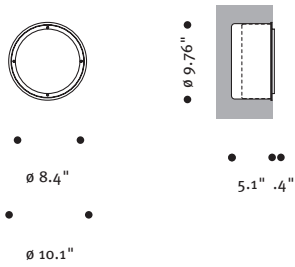

TORUS G

Recessed Wall Luminaire

Simple in form, yet rich in detail, Torus casts glare-free diffused illumination for general accent lighting. Tempered glass lens features finely beveled edges with exposed matte sidewall, providing both lateral and forward illumination while highlighting wall surfaces. Reveal formed by the stainless steel lens frame becomes an illuminated design element. Lens with internal translucent white

coating is available in three variations; plain, striped, or textured. Spun aluminum housing mounts into spun aluminum back-box, suitable for through wiring. All hardware is stainless steel. See technical data sheet for details.

Listed for Wet Locations
Suitable for use in exterior, interior, and poured concrete walls

TORUS GA

Surface Mounted Wall Luminaire

Same as TORUS G, except luminaire mounts into brushed stainless steel surface mount housing, suitable for through wiring. See technical data sheet for details.

Listed for Wet Locations

Model	Lens	Mounting	Lamp
TO255G-P	Plain	Recessed Wall	26 CF
TO255G-S	Striped	Recessed Wall	26 CF
TO255G-T	Textured	Recessed Wall	26 CF

Model	Lens	Mounting	Lamp
TO255GA-P	Plain	Surface Mount	26 CF
TO255GA-S	Striped	Surface Mount	26 CF
TO255GA-T	Textured	Surface Mount	26 CF

TO255G

TO255GA

Design: Karsten Winkels