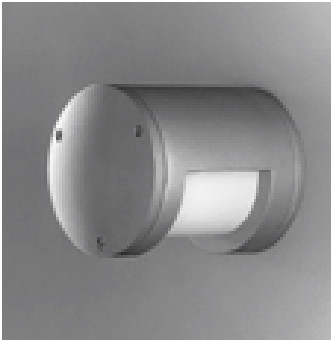

3

CENTO

CEN TO

Wall / Ceiling Mounted Luminaire

A simple beacon is the basis of CEN TO's styling. Translucent acrylic lens creates soft diffused illumination. Housing is precision machined from heavy wall extruded

aluminum. Luminaire is finished in finely textured paint. All hardware is stainless steel. Fixture may be mounted to wall or ceiling. Standard color; matte

silver grey metallic. Special colors available. See technical data sheet for details.