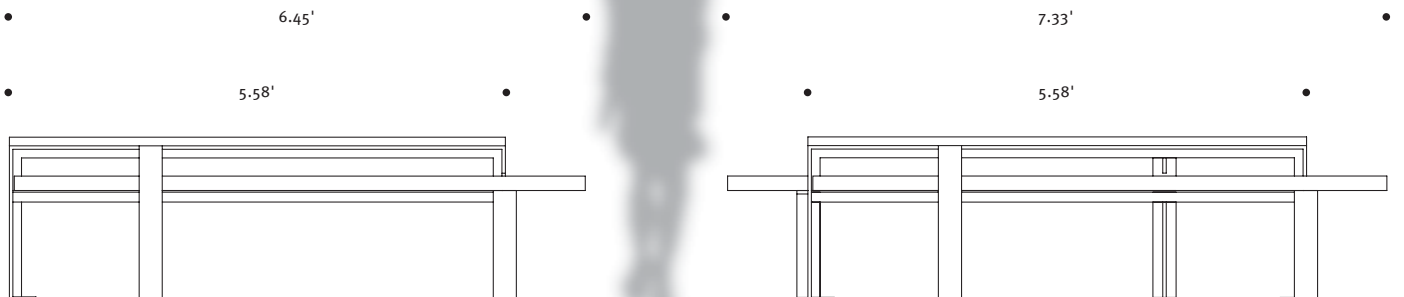

ARGO E
Bench

Frame finished in graphite.
Kambala planking.

ARGO Z
Double Bench

Frame finished in graphite.
Grey engineered plastic planking.

Design: Jean-Michel Willmotte

ARGO

Benches

ARGO E