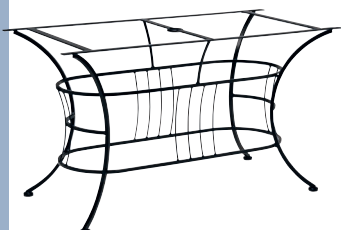

TERRACE

Designed by Shaun Sweeney

790001
Dining Arm Chair

790001
Dining Arm Chair
79W001
Optional Seat Cushion

790001
Dining Arm Chair
79W018
Optional Hinged Cushion

790066
Coil Spring Dining Chair

790073
Glider

790005
Bench

790065
Spring Lounge Chair
790086
Ottoman

790019
Loveseat

790070
Stationary Chaise Lounge

750001
Sling Dining Arm Chair

750066
Sling Coil Spring Chair

750101
Padded Sling Dining Arm Chair

750070
Sling Adjustable Chaise Lounge

1N2400
End Table Base

1N5400
Chat Table Base

1N4800
Dining Table Base

1N7200
Large Dining Table Base

Also Available: 750166 Padded Sling Coil Spring Chair