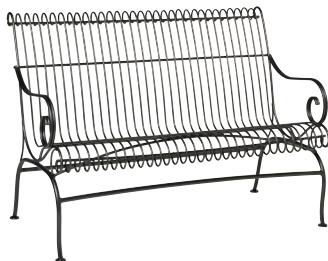

TERRACE

Designed by Shaun Sweeney

790001
Dining Arm Chair

790001
Dining Arm Chair
79W001
Optional Seat Cushion

790001
Dining Arm Chair
79W018
Optional Hinged Cushion

790066
Coil Spring Dining Chair

790073
Glider

790005
Bench

790065
Spring Lounge Chair
790086
Ottoman

790019
Loveseat

790070
Stationary Chaise Lounge

750001
Sling Dining Arm Chair

750066
Sling Coil Spring Chair

750101
Padded Sling Dining Arm Chair

750070
Sling Adjustable Chaise Lounge

1N2400
End Table Base

1N5400
Chat Table Base

1N4800
Dining Table Base

1N7200
Large Dining Table Base

Also Available: 750166 Padded Sling Coil Spring Chair