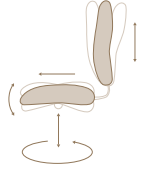

Designer: Svein Asbjørnsen/sapDesign®

FUNCTIONALITY

Balanced Movement Mechanism™

- Pneumatic seat height adjustment
- Seat depth adjustment
- Adjustable forward and backward tilt tension
- Adjustable lumbar support