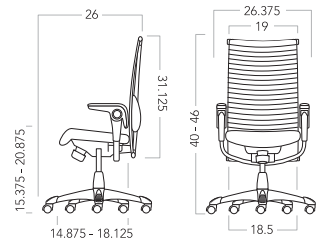

6. AVAILABLE OPTIONS

CAL	Cal TB133 (Cal TB133 will require additional leadtime. Contact Customer Support for more information.)	+\$280
------------	---	--------

Example:

1. MODEL/SIZE	2. SEAT UPHOLSTERY	3. BASE/FRAME COLOR	4. CASTER/GLIDE	5. ARMS	6. AVAILABLE OPTIONS
H9320	EL99999	PU	DCB	MA9	CAL

HÅG H09 EXCELLENCE

Medium Back
Back in Leather
Outerback in Stable Black

Model Number Elmo Soft Leather/Black

H9320 \$2930

Shipping Information
Set up / 1 per carton
23.66 cu. ft.
48.5 lbs.

HÅG H09 Excellence: Elmo Soft Black leather; Evan privacy screen and accessories by izzy; Clara Table; A de-cluttered desk: Makes for a clear mind.