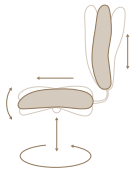

HÅG H09 EXCELLENCE

Medium Back
Back in Leather
Outerback in Stable Black

Model Number Elmo Soft Leather/Black

H9320 \$2930

Shipping Information
Set up / 1 per carton
23.66 cu. ft.
48.5 lbs.

HÅG H09 Excellence: Elmo Soft Black leather; Evan privacy screen and accessories by izzy; Clara Table; A de-cluttered desk: Makes for a clear mind.

Designer: Svein Asbjørnsen/sapDesign®

FUNCTIONALITY

BalancedMovementMechanism™

- Pneumatic seat height adjustment
- Seat depth adjustment
- Adjustable forward and backward tilt tension
- Three-position tilt lock
- Adjustable lumbar support