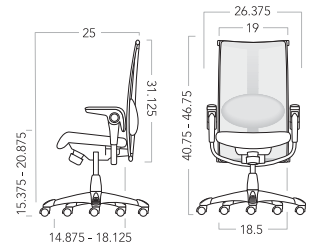

Model Number	Shimmer Seat/ Mesh Back	Elmo Soft Seat-Black / Mesh Back
H9220	$1786	$2298

Shipping Information
Set up / 1 per carton
23.66 cu. ft.
46 lbs.

HÅG H09 Inspiration: Space Mesh back, seat and lumbar in Shimmer Light; Porcelain Table Lamp: "Borrowed" from Mom to balance high-tech workspace. (Thanks, Mom.)