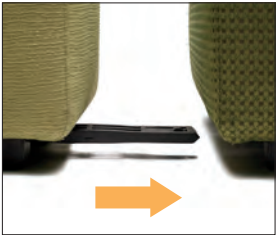

KEILHAUER

Jumble

3 Heights
2 Lengths
2 Tables

Optional Ganging Mechanism and Rail

Ganging Mechanism snaps into rail at any point

Rail runs the perimeter of the unit

Optional Kick Protect Border

64136 SEAT - SHORT

64137 SEAT - LONG

64146 ARM - SHORT

64147 ARM - LONG

64156 BACK - SHORT

64157 BACK - LONG

64838 SQUARE TABLE

64846 ARM TABLE

Seat - short