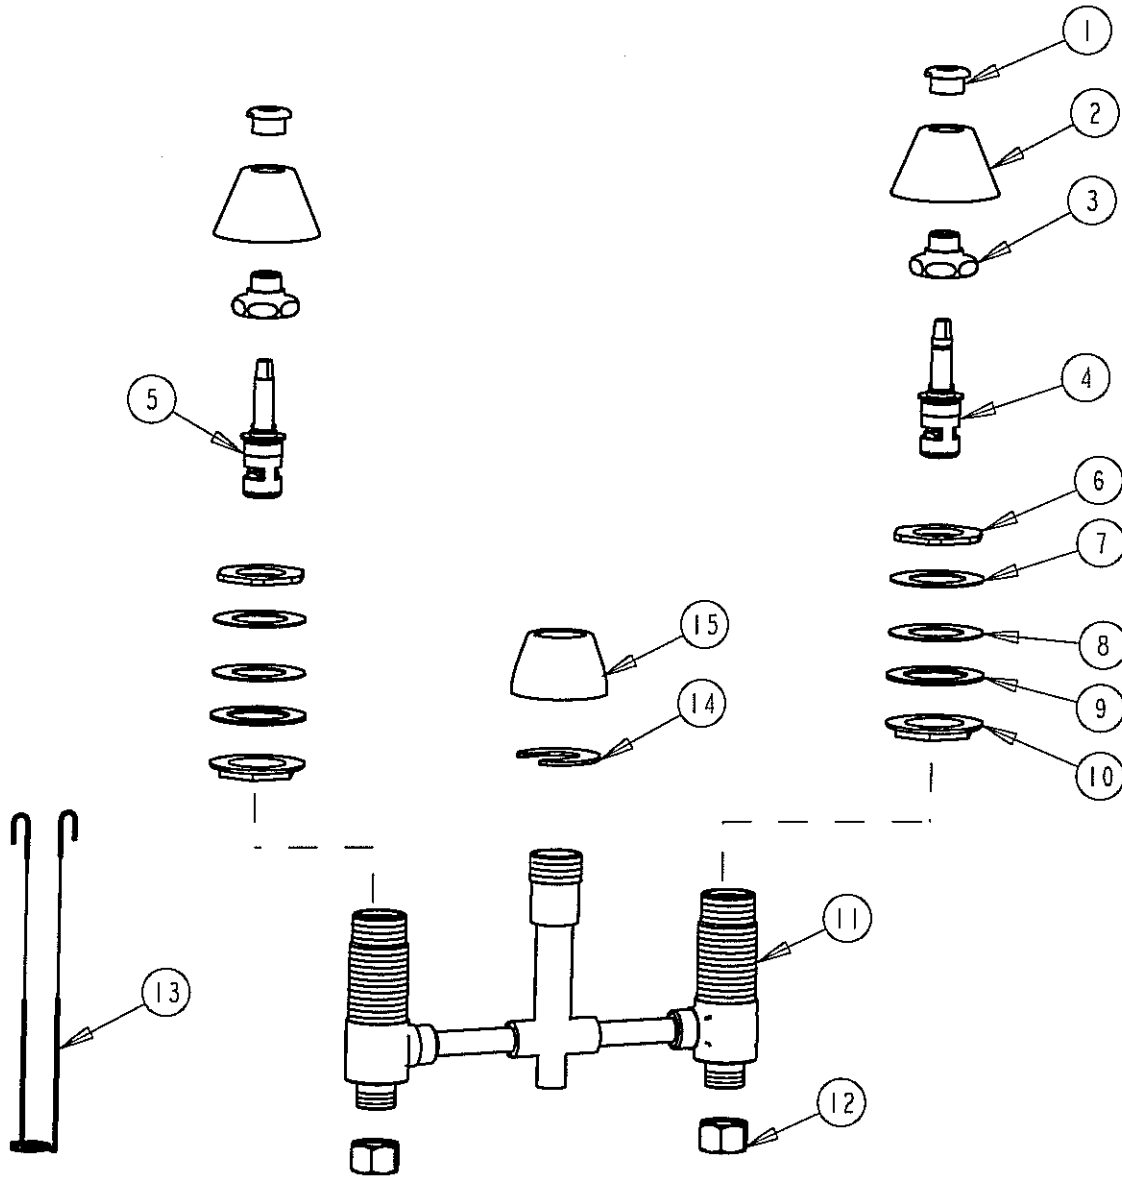

PARTS LIST

BY: SID
CHK'D: SLD

**CHICAGO
FAUCETS**
Last As Long As The Baking

FINISH: AS SPECIFIED
DATE: 10-10-02

785-LESSSPT&HDLXK

ITEM NO.	PART NO.	DESCRIPTION	ITEM NO.	PART NO.	DESCRIPTION
1	422-113	ESCUTCHEON NUT	9	55-010	STEEL WASHER
2	250-180	ESCUTCHEON	10	250-004	LOCKNUT
3	274-004	CAP NUT	11	-----	VALVE BODY NOT SOLD SEPARATELY
4	377XKRH	R.H. CERAMIC QUATURN UNIT	12	49-005	COUPLING NUT
5	377XKLH	L.H. CERAMIC QUATURN UNIT	13	200-007	HANGER
6	308-003	LOCKNUT	14	200-006	C-WASHER
7	888-006	BRASS WASHER	15	785-300	SPOUT BASE ESCUTCHEON
8	739-056	RUBBER WASHER			