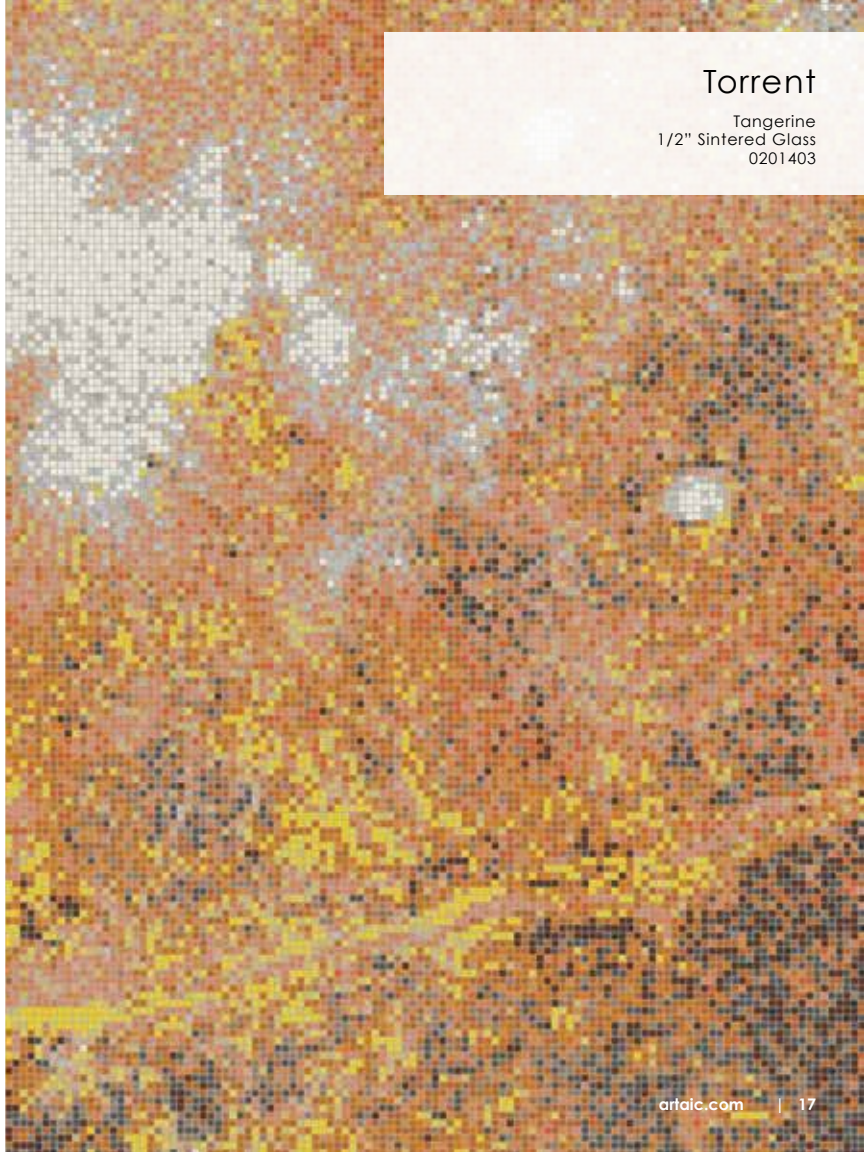

Torrent

Cerulean
1/2" Sintered Glass
0201401

Torrent

Lake
1/2" Sintered Glass
0201402

Torrent

Tangerine
1/2" Sintered Glass
0201403

Shoreline

Seafoam
3/4" Vitreous Glass
0201202