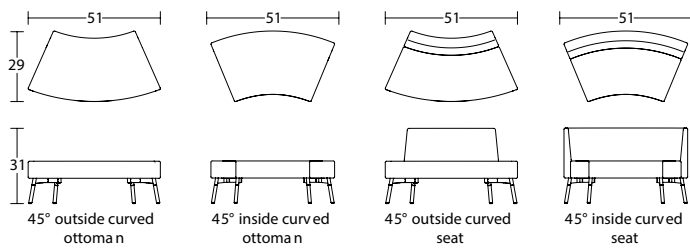

Model# HT3665

Model# HT3680

Model# HT3685

Model# HT3655

Model		COM	3	4	5	6	7	8	9	10	11	Leather
HT3680	Tombolo Curved Sectional - No Back. 45 Degree Inside Curve. COM (1.75 yds) W 50 D 26 SH 17.5	1095	1252	1311	1369	1426	1494	1547	1606	1685	1789	1839
HT3685	Tombolo Curved Sectional - No Back. 45 Degree Outside Curve. COM (1.75 yds) W 50 D 26 SH 17.5	1095	1252	1311	1369	1426	1494	1547	1606	1685	1798	1839
HT3665	Tombolo Curved Sectional w/ Wide Back - 45 Degree Inside Curve. COM (3 yds) W 50 D 26 SH 17.5	1450	1691	1791	1892	1989	2106	2196	2297	2433	2627	2692
HT3655	Tombolo Curved Sectional w/ Narrow Back - 4 Degree Outside Curve. COM (2.25 yds) W 50 D 26 SH 17.5	1350	1550	1791	1892	1989	2106	2196	2297	2433	2627	2692

Tables & Cubbies

Stand Alone Sofas

Sectional Elements Linear

Sectional Elements Curved

HighTower

Tombolo shown with Ruby Organic coffee table.

HighTower

Tombolo HT3635 shown with Monolite Laptop Table.