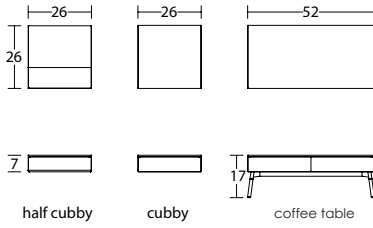

Tables & Cubbies