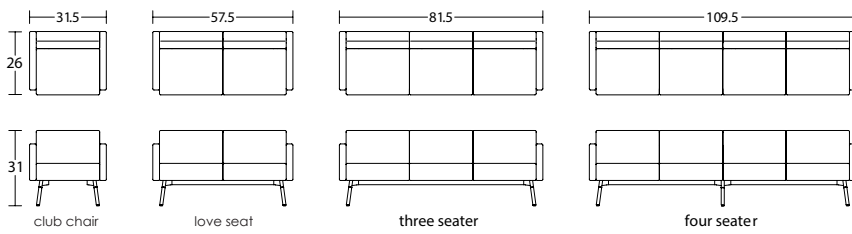

Stand Alone Sofas