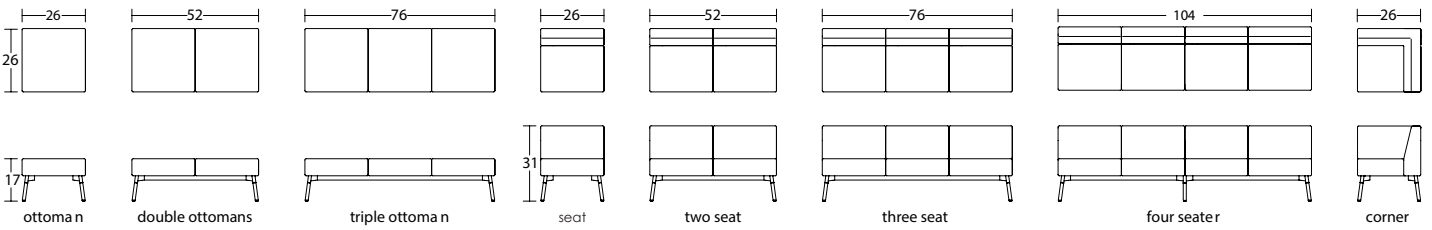

Sectional Elements Linear