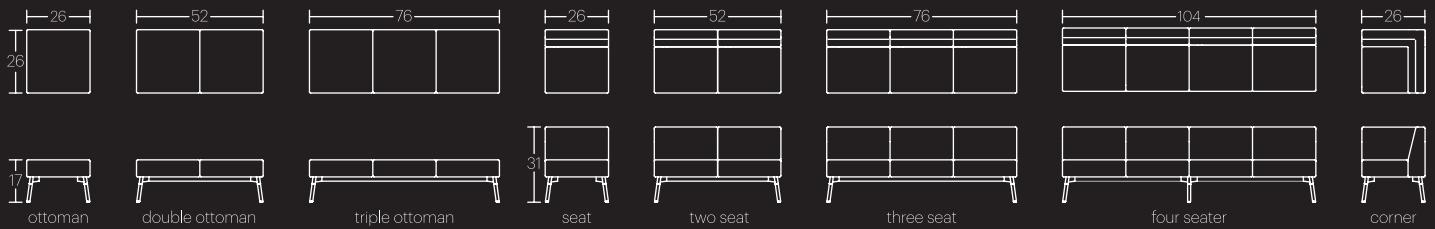

Tombolo Three seater with Monolite Table

Tombolo Three Seater with Coffee table & Club Chairs

Tombolo Sectional with Coffee Table & Cubbies

Tombolo Sectional with Half Cubby

Infinite floor plan flexibility.

Linear Configurations

Serpentine Configurations

Contact Hightower project management for assistance with sectional specifications.

Tombolo Sectional with Four Resting Table & Four Cast Chairs

Continuous Comfort.

Tombolo Statement of Line

Linear Sectional Elements

Tables & Cubbies

Serpentine Sectional Elements

Standard Sofas

Metal Color Options

Leg Options

Table and Cubby Top Options