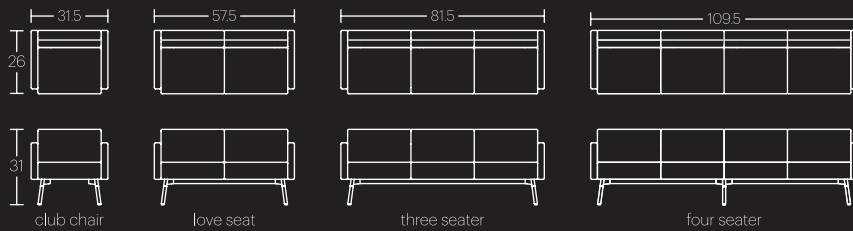

Tombolo Three seater with Monolite Table

Tombolo Three Seater with Coffee table & Club Chairs

Tombolo Sectional with Coffee Table & Cubbies

Tombolo Sectional with Half Cubby

Infinite floor plan flexibility.

Linear Configurations

Serpentine Configurations

Contact Hightower project management for assistance with sectional specifications.

Tombolo Sectional with Four Resting Table & Four Cast Chairs

Continuous Comfort.

Tombolo Statement of Line

Linear Sectional Elements

Tables & Cubbies

Serpentine Sectional Elements

Standard Sofas

Metal Color Options

Leg Options

Table and Cubby Top Options

Contact Hightower project management for assistance with sectional specifications.

Tombolo Serpentine Configuration

Teton

Table Collection

Made in the **USA**

Bring something new to the table.

Domestically crafted, the Teton table series leverages beautiful joinery details and colorful metal accents. Applying a modern spin and expressive twist to the classic workshop table.