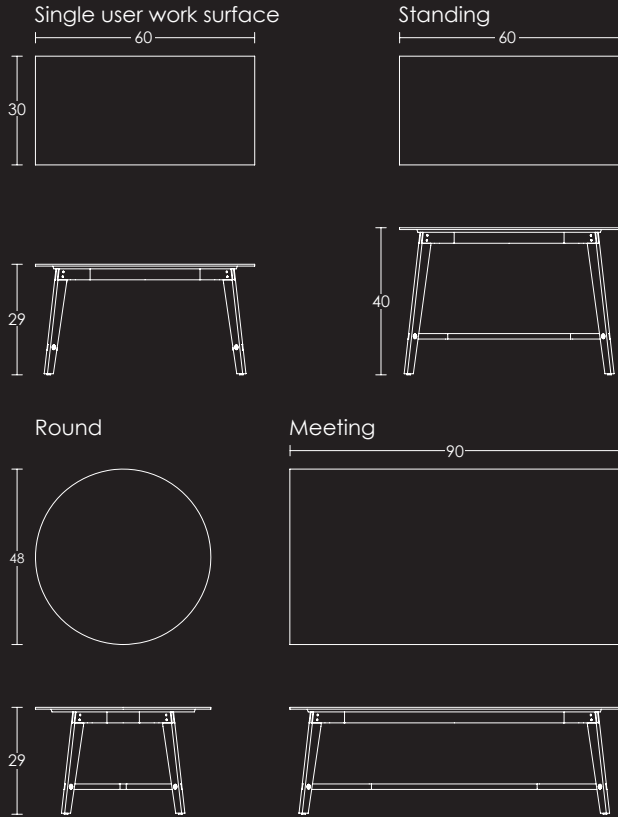

Teton Statement of Line