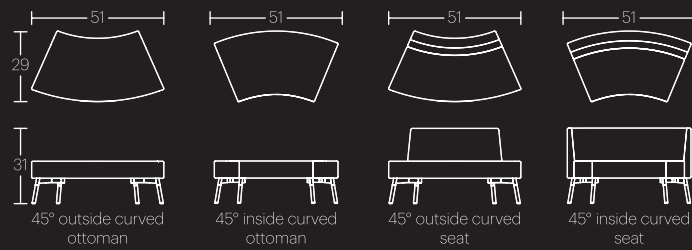

Linear Configurations

Serpentine Configurations

Contact Hightower project management for assistance with sectional specifications.

Tombolo Sectional with Four Resting Table & Four Cast Chairs

Continuous Comfort.

Tombolo Statement of Line

Linear Sectional Elements

Tables & Cubbies

Serpentine Sectional Elements

Standard Sofas

Metal Color Options

Leg Options

Table and Cubby Top Options