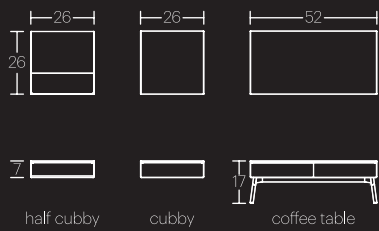

Tombolo Three seater with Monolite Table

Tombolo Three Seater with Coffee table & Club Chairs

Tombolo Sectional with Coffee Table & Cubbies

Tombolo Sectional with Half Cubby

Infinite floor plan flexibility.

Linear Configurations

Serpentine Configurations

Contact Hightower project management for assistance with sectional specifications.

Tombolo Sectional with Four Resting Table & Four Cast Chairs

Continuous Comfort.

Tombolo Statement of Line

Linear Sectional Elements

Tables & Cubbies

Serpentine Sectional Elements

Standard Sofas

Metal Color Options

Leg Options

Table and Cubby Top Options