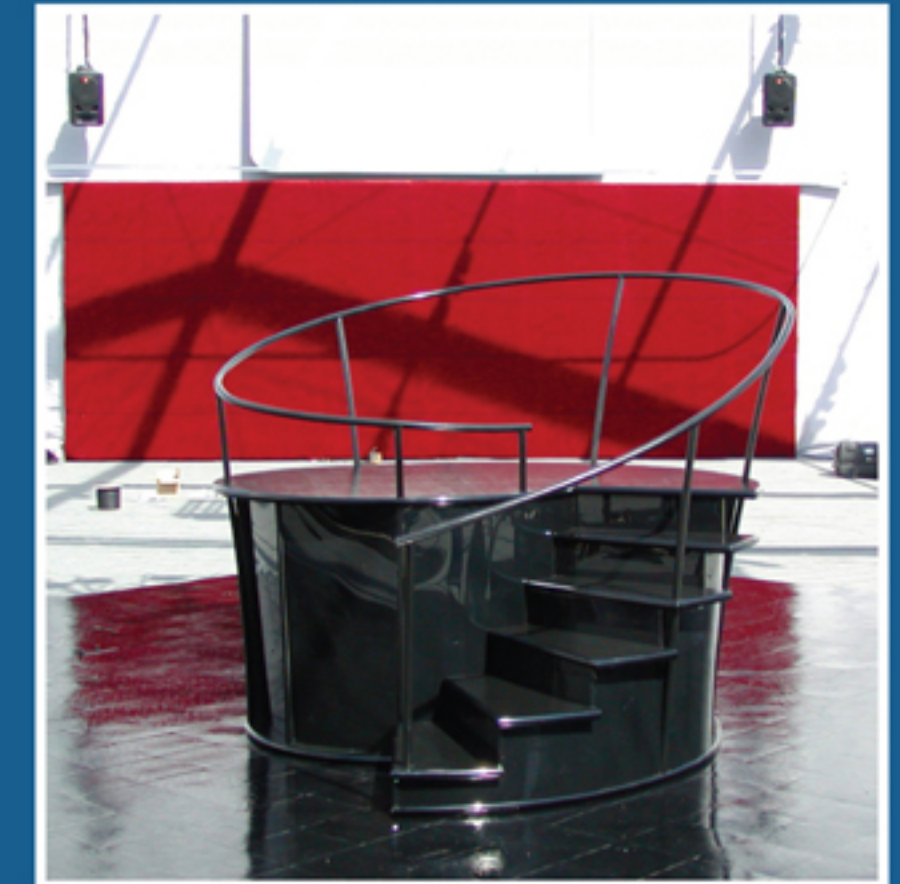

Steppenwolf Theatre Awards platform