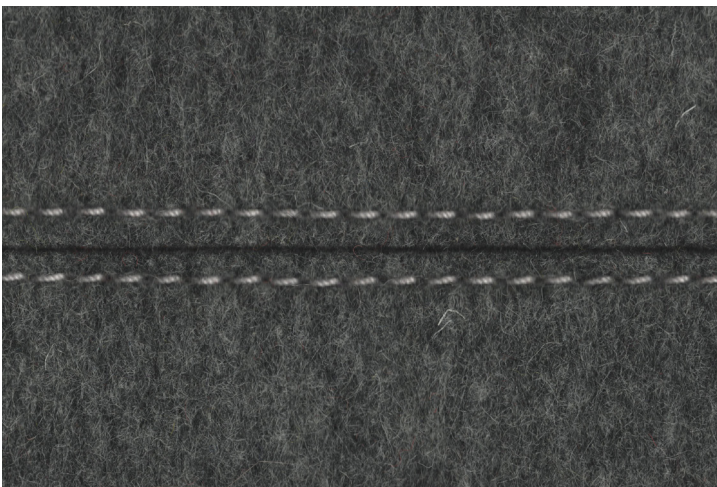

filzfelt

Circle Floor Mat

# Circle Floor Mat

Looking for a floor covering option that is durable but with a soft hand that's just plain gorgeous? Our 100% wool felt fits the bill! Felt has long been established as a flooring covering material by nomadic peoples in Asia, where rugs, tents and clothing are still produced in wool felt. The Circle Floor Mat is CNC cut from 100% Wool Design Felt with a modern machine stitching detail in light grey nylon thread for durability. Available in four standard sizes and 41 colors of 5mm Wool Design Felt.

Small

Medium

Large

X-Large

● 4'-6" (137 cm) ● ● 5'-9" (175.26 cm) ● ● 8'-0" (243.84 cm) ● ● 10'-0" (304.8 cm) ●

# Specifications

<b>Name</b>	Circle Floor Mat
<b>Content</b>	100% Wool Design Felt + Nylon Thread
<b>Felt Thickness</b>	5 mm (3/16 in)
<b>Standard Sizes</b>	Small: 4'-6" (137.2 cm) diameter Medium: 5'-9" (175 cm) diameter Large: 8'-0" (243.8 cm) diameter X-Large: 10'-0" (304.8 cm) diameter
<b>Maintenance</b>	Vacuum occasionally to remove general air-borne debris. Should soiling occur, clean with a mild, water-free dry cleaning solvent.
<b>Durability</b>	Light contract or residential
<b>Optional Backings</b>	Anti-Slip Backing or Eco Rug Pad
<b>Custom</b>	Custom sizes and shapes, hand and machine stitching, embroidery, and backings available
<b>Colorfastness to Light</b>	Class 4-5 (40 hours)
<b>Colorfastness to Crocking</b>	Class 3-4 (wet), Class 4-5 (dry)
<b>Environmental</b>	Oeko-Tex Standard 100 Certified Product Class II
<b>Flammability</b>	Euroclass EN 13501-1: Bfl-s1-b1