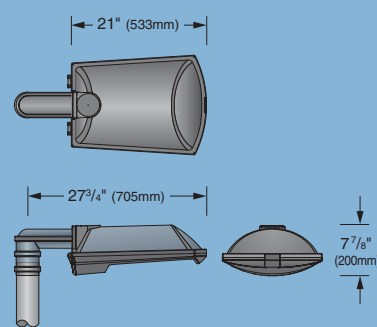

STR5-xx-1B

Scale 1 : 30

For more configurations see Stradex 500 spec sheet at www.selux.com/usa