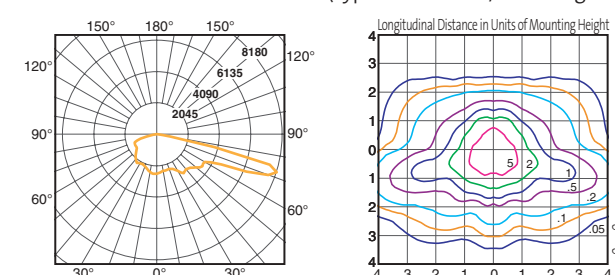

Cometa - Rectangular Perf Form
(consult factory for details)