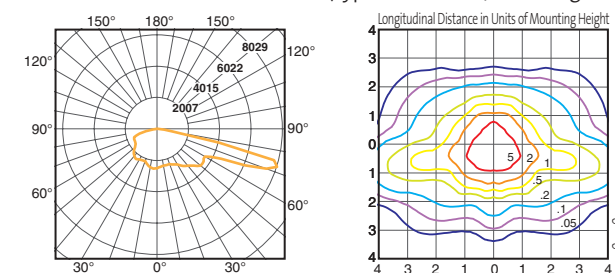

Photometry

Design Options

STR5-R2-xx-H175-xx-xx-DS (Type II Full Cutoff/mounting ht.=16')

STR5-R3-xx-H175-xx-xx-DS (Type III Full Cutoff/mounting ht.=16')