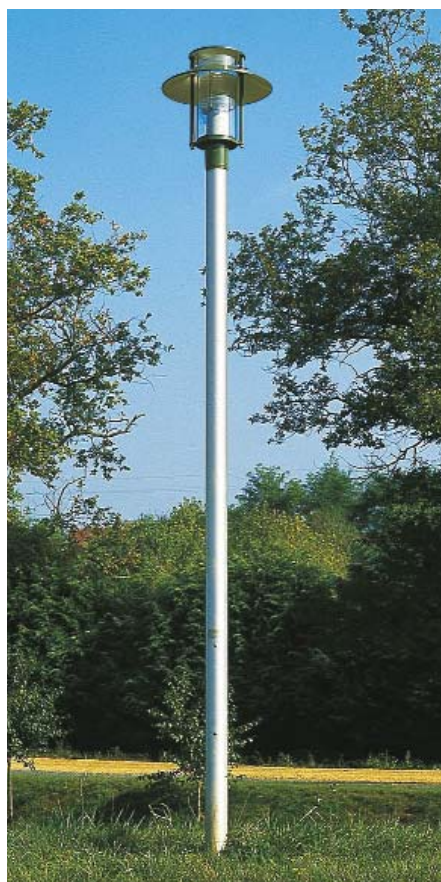

Saturn 4

se'lux®

Ordering Matrix

For details and specifications, see current spec sheet [(CLICK HERE)](#)

Series | SA4 Saturn 4

Shielding | **SP** Type V Silver Louver | **WP** Type V White Louver | **MR** Type V MTR 150 Refractor

Mounting | **1** Single | **2** Double | **W** Wall Mount

Lamping MH | **H050*** 50w | **H070** 70w | **H100** 100w

Lamping HPS | **S050*** 50w | **S070** 70w | **S100** 100w

Voltage | **120** | **208** | **240** | **277** | **347**

Finish | **BK** Black | **WH** White | **BZ** Bronze | **SV** Silver | **SP** Specify RAL#

Options | **HS** House Side Shield (180°)

* Only available in 120v and 277v

[CLICK HERE FOR POLE INFO.](#)

[CLICK HERE FOR MOUNTING ARM INFO.](#)

[CLICK HERE FOR LAMP INFO.](#)