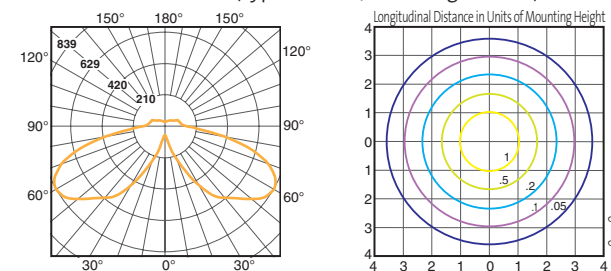

Photometry

Shielding Options

SA4-WP-1-H100 (Type V Cutoff/mounting ht. = 16')