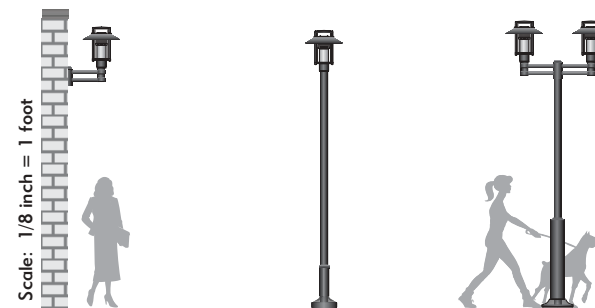

Saturn 4

se'lux®

Ordering Matrix

For details and specifications, see current spec sheet [(CLICK HERE)](#)

Series | SA4 Saturn 4

Shielding | **SP** Type V Silver Louver | **WP** Type V White Louver | **MR** Type V MTR 150 Refractor

Mounting | **1** Single | **2** Double | **W** Wall Mount

Lamping MH | **H050*** 50w | **H070** 70w | **H100** 100w

Lamping HPS | **S050*** 50w | **S070** 70w | **S100** 100w

Voltage | **120** | **208** | **240** | **277** | **347**

Finish | **BK** Black | **WH** White | **BZ** Bronze | **SV** Silver | **SP** Specify RAL#

Options | **HS** House Side Shield (180°)

* Only available in 120v and 277v

[CLICK HERE FOR POLE INFO.](#)

[CLICK HERE FOR MOUNTING ARM INFO.](#)

[CLICK HERE FOR LAMP INFO.](#)