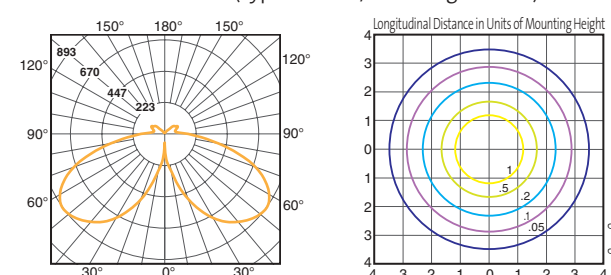

[CLICK HERE FOR LAMP INFO.](#)

Photometry

Shielding Options

SA4-WP-1-H100 (Type V Cutoff/mounting ht. = 16')

SA4-MR-1-H100 (Type V Cutoff/mounting ht. = 16')

Silver Louver (SP) - Type V Cutoff

- "Dark Light" effect offers superior visual comfort
- H100. Max Candela = 785 at 35° from vertical

White Louver (WP) - Type V Cutoff

- Brightness control with subtle source luminance
- H100. Max Candela = 839 at 35° from vertical

MTR 150 (MR) - Type V Cutoff

- Minimum intensity at critical viewing angles
- H100. Max Candela = 893 at 55° from vertical