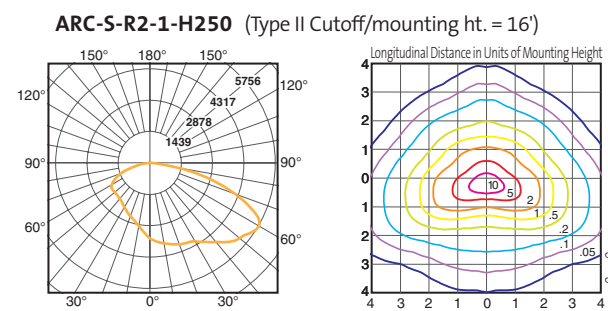

Photometry

Mounting Arm Options

- **Toltec Arm Series (S1, S2, L1, L2)**
  Cast Aluminum Mounting Bracket secured into double T constructed aluminum arm with integral enclosed wireway for mounting to 3 1/2" tenon.
- **Spanner Arm Series (AS1, AS2, AL1)**
  Ø 1 1/2" (38mm) Twin Aluminum Arms with Ø 3/8" (9.5mm) support rod for mounting to 3 1/2" tenon.
- **Gladiator Arm Series (BS1, BS2, BL1)**
  Ø 2" (51mm) Aluminum Arm with 3/8" (9.5mm) thick aluminum gussets for mounting to 3 1/2" tenon.
- **Direct Mount Mounting (DM1)**
  Cast Aluminum Arm with integral wire way cover for mounting directly to side of pole.

See Mounting Arms p.120; For more options, see our website at www.selux.com/usa