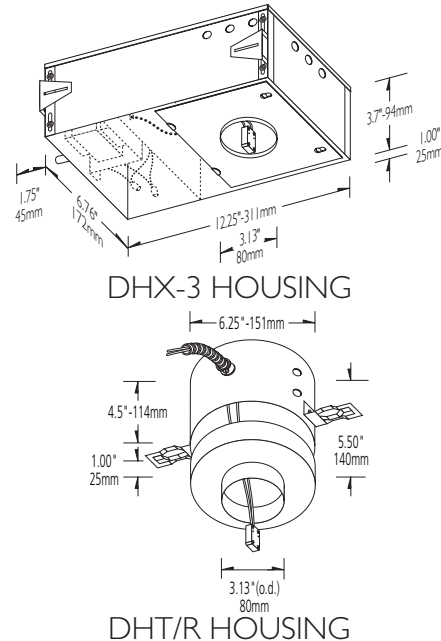

DL2 - Adjustable Oval Compact RECESSED DOWNLIGHT

PRODUCT SPECIFICATION

Cat. No. Finish

DL2W	Matte White
DL2B	Matte Black
DL2C	Polished Chrome
DL2G	Polished Brass

GENERAL DESCRIPTION

Lucifer recessed downlight is an adjustable low voltage fixture with **flush trim plate**. Oval opening offers 45° aiming from vertical and is lockable from below. Lamp holder features registered yoke to allow secure placement of up to three lenses/louvers and includes internal collar to prevent light leaks. Uses a halogen lamp for superior color rendition and beam control. Clear glass lens is supplied with fixture.

MOUNTING

Use with **DHX-3** housing with integral magnetic or electronic transformer for non-IC, accessible ceilings only. Use with **DHT/R** housing and remote transformer for non-IC, accessible ceilings only. DHT/R housing includes 5 foot conduit with leads and pre-wired mating connectors for quick trim connection. Hanging bars and brackets are included.

MATERIAL

Trim is constructed of steel. Fixture housing is riveted aluminum.

ACCESSORIES

Trim may be accessorized with Frosted Glass Lens (FGL-2), Linear Spread Lens (LSL-2), MR-11 Lamp Adapter (LA), Honeycomb Louvre (HCL-2), Spread Glass Lens (SGL-2) and Ultra Violet Glass Lens (UVL-2).

LABEL

U.L. listed trim and housings for dry and damp, non-IC locations. Accessible ceilings only. File No. E115025.

ELECTRICAL

Trim is pre-wired for use in housing assembly.

TRANSFORMER

DHX-3 housing is supplied with an integral 120v or 277v primary, 12v secondary magnetic transformer or 120v primary, 12v secondary electronic transformer. DHT/R housing is powered by remote transformer sized to load (order separately). Standard 120v primary, 12v secondary. All transformers are fully dimmable.