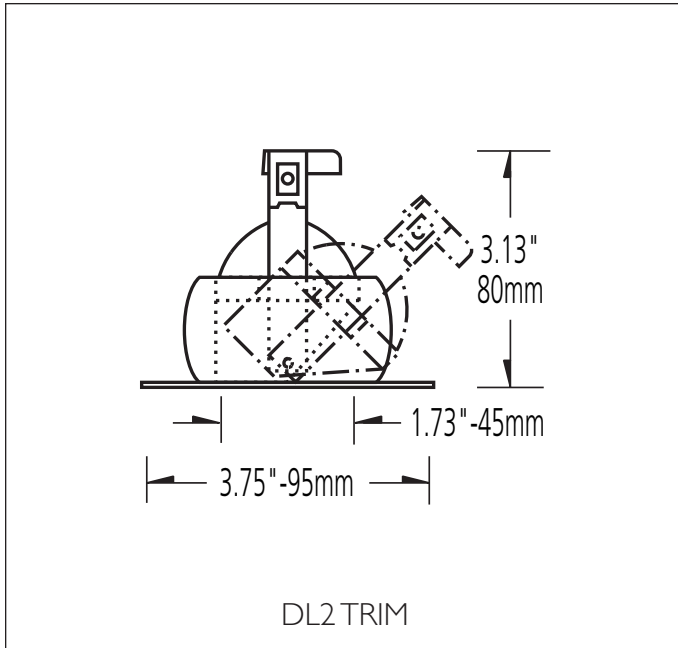

DL2 - Adjustable Oval Compact RECESSED DOWNLIGHT

PRODUCT SPECIFICATION

Cat. No. Finish

DL2W	Matte White
DL2B	Matte Black
DL2C	Polished Chrome
DL2G	Polished Brass

GENERAL DESCRIPTION

Lucifer recessed downlight is an adjustable low voltage fixture with **flush trim plate**. Oval opening offers 45° aiming from vertical and is lockable from below. Lamp holder features registered yoke to allow secure placement of up to three lenses/louvers and includes internal collar to prevent light leaks. Uses a halogen lamp for superior color rendition and beam control. Clear glass lens is supplied with fixture.

MOUNTING

Use with **DHX-3** housing with integral magnetic or electronic transformer for non-IC, accessible ceilings only. Use with **DHT/R** housing and remote transformer for non-IC, accessible ceilings only. DHT/R housing includes 5 foot conduit with leads and pre-wired mating connectors for quick trim connection. Hanging bars and brackets are included.