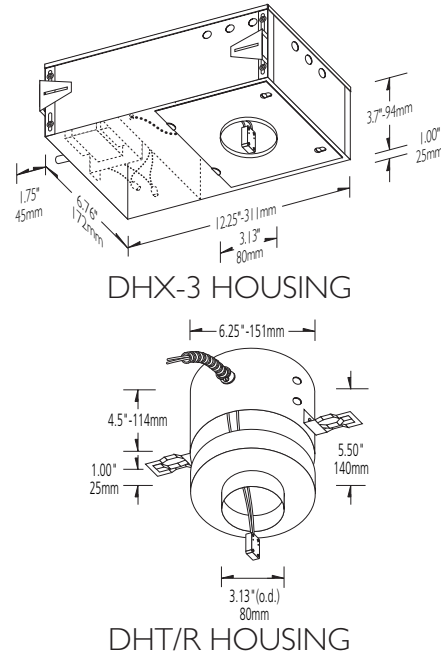

DL10 - Fixed Square Compact RECESSED DOWNLIGHT

PRODUCT SPECIFICATION

GENERAL DESCRIPTION

Lucifer recessed downlight is a fixed low voltage fixture with **flush trim plate**. Fixed die-cast square fitting with shallow lamp recess and square interior trim plate. Round opening. Uses a quartz halogen lamp for superior color rendition and beam control. Clear glass lens is supplied with fixture.

MOUNTING

Use with **DHX-3** housing with integral magnetic or electronic transformer for non-IC, accessible ceilings only. Use with **DHT/R** housing and remote transformer for non-IC, accessible ceilings only. DHT/R housing includes 5 foot conduit with leads and pre-wired mating connectors for quick trim connection. Hanging bars and brackets are included.

MATERIAL

Trim is constructed of steel. Fixture housing is riveted aluminum.

ACCESSORIES

Trim may be accessorized with Frosted Glass Lens (FGL-1), Linear Spread Lens (LSL-1), MR-11 Lamp Adapter (LA), Honeycomb Louvre (HCL-1), Spread Glass Lens (SGL-1), Ultra Violet Glass Lens (UVL-1), and Black Louvre (LVR).

LABEL

U.L. Listed trim and housings for dry and damp, non-IC locations. Accessible ceilings only. File No. E115025.

ELECTRICAL

Trim is pre-wired for use in housing assembly.

TRANSFORMER

DHX-3 housing is supplied with an integral 120v or 277v primary, 12v secondary magnetic transformer or 120v primary, 12v secondary electronic transformer. DHT/R housing is powered by remote transformer sized to load (order separately). Standard 120v primary, 12v secondary. All transformers are fully dimmable.

LAMP

12v MR-16 halogen lamp, 50w maximum (order separately). Specify lamp beam spread.

ENERGY CONSERVATION

Manufacturer recommends use of Osram Sylvania's energy saving 37w Tru-Aim® IR halogen lamps which convert more energy into light than conventional 50w MR-16 lamps. Tru-Aim® IR halogen lamps can be ordered from Lucifer Lighting for use in fixture. See luciferlighting.com for lamp specification guide.

WARRANTY

Manufacturer's one year warranty of product is conditioned on use of manufacturer supplied transformers.

LUCIFER
LIGHTING COMPANY

414 Live Oak Street
San Antonio, Texas 78202
Phone 210 227-7329
FAX 210 227-4967
www.luciferlighting.com

©2004 Lucifer Lighting Company

As part of its policy of continuous research and product development, the Company reserves the right to change or withdraw specifications without prior notice.

0939-1004