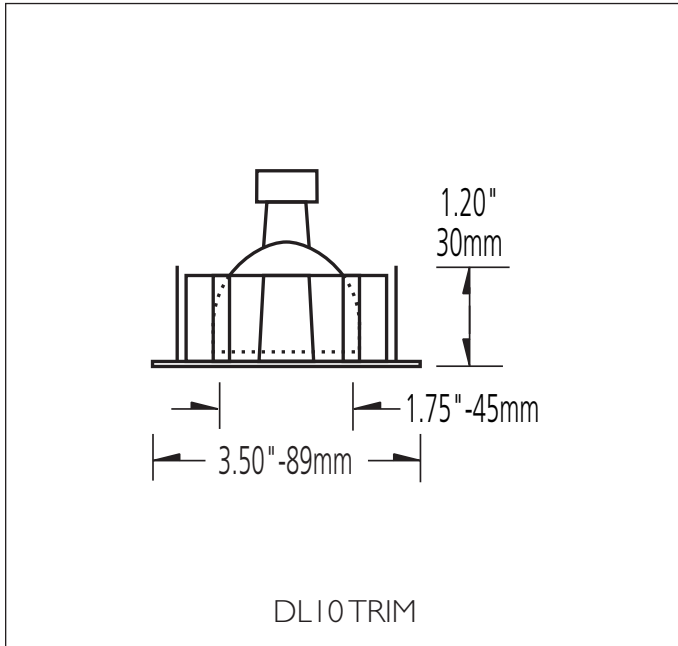

DL10 - Fixed Square Compact RECESSED DOWNLIGHT

PRODUCT SPECIFICATION

GENERAL DESCRIPTION

Lucifer recessed downlight is a fixed low voltage fixture with **flush trim plate**. Fixed die-cast square fitting with shallow lamp recess and square interior trim plate. Round opening. Uses a quartz halogen lamp for superior color rendition and beam control. Clear glass lens is supplied with fixture.

MOUNTING

Use with **DHX-3** housing with integral magnetic or electronic transformer for non-IC, accessible ceilings only. Use with **DHT/R** housing and remote transformer for non-IC, accessible ceilings only. DHT/R housing includes 5 foot conduit with leads and pre-wired mating connectors for quick trim connection. Hanging bars and brackets are included.

MATERIAL

Trim is constructed of steel. Fixture housing is riveted aluminum.

ACCESSORIES

Trim may be accessorized with Frosted Glass Lens (FGL-1), Linear Spread Lens (LSL-1), MR-11 Lamp Adapter (LA), Honeycomb Louvre (HCL-1), Spread Glass Lens (SGL-1), Ultra Violet Glass Lens (UVL-1), and Black Louvre (LVR).

LABEL

U.L. Listed trim and housings for dry and damp, non-IC locations. Accessible ceilings only. File No. E115025.

ELECTRICAL

Trim is pre-wired for use in housing assembly.

TRANSFORMER

DHX-3 housing is supplied with an integral 120v or 277v primary, 12v secondary magnetic transformer or 120v primary, 12v secondary electronic transformer. DHT/R housing is powered by remote transformer sized to load (order separately). Standard 120v primary, 12v secondary. All transformers are fully dimmable.

LAMP

12v MR-16 halogen lamp, 50w maximum (order separately). Specify lamp beam spread.

ENERGY CONSERVATION

Manufacturer recommends use of Osram Sylvania's energy saving 37w Tru-Aim® IR halogen lamps which convert more energy into light than conventional 50w MR-16 lamps. Tru-Aim® IR halogen lamps can be ordered from Lucifer Lighting for use in fixture. See luciferlighting.com for lamp specification guide.

WARRANTY

Manufacturer's one year warranty of product is conditioned on use of manufacturer supplied transformers.

LUCIFER
LIGHTING COMPANY

414 Live Oak Street
San Antonio, Texas 78202
Phone 210 227-7329
FAX 210 227-4967
www.luciferlighting.com

©2004 Lucifer Lighting Company

As part of its policy of continuous research and product development, the Company reserves the right to change or withdraw specifications without prior notice.

0939-1004