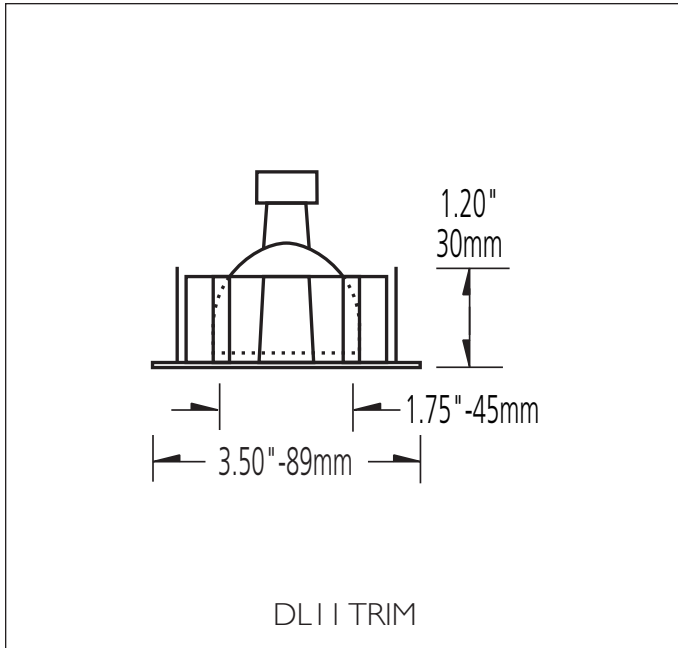

DLII - Fixed Round Compact RECESSED DOWNLIGHT

PRODUCT SPECIFICATION

GENERAL DESCRIPTION

Lucifer recessed downlight is a fixed low voltage fixture with **flush trim plate**. Fixed die-cast round fitting with shallow lamp recess and round interior trim plate. Round opening. Uses a quartz halogen lamp for superior color rendition and beam control. Clear glass lens is supplied with fixture.

MOUNTING

Use with **DHX-3** housing with integral magnetic or electronic transformer for non-IC, accessible ceilings only. Use with **DHT/R** housing and remote transformer for non-IC, accessible ceilings only. DHT/R housing includes 5 foot conduit with leads and pre-wired mating connectors for quick trim connection. Hanging bars and brackets are included.

MATERIAL

Trim is constructed of steel. Fixture housing is riveted aluminum.

ACCESSORIES

Trim may be accessorized with Frosted Glass Lens (FGL-1), Linear Spread Lens (LSL-1), MR-11 Lamp Adapter (LA), Honeycomb Louvre (HCL-1), Spread Glass Lens (SGL-1), Ultra Violet Glass Lens (UVL-1), and Black Louvre (LVR).

LABEL

U.L. Listed trim and housings for dry and damp, non-IC locations. Accessible ceilings only. File No. E115025.

ELECTRICAL

Trim is pre-wired for use in housing assembly.

TRANSFORMER

DHX-3 housing is supplied with an integral 120v or 277v primary, 12v secondary magnetic transformer or 120v primary, 12v secondary electronic transformer. DHT/R housing is powered by remote transformer sized to load (order separately). Standard 120v primary, 12v secondary. All transformers are fully dimmable.

LAMP

12v MR-16 halogen lamp, 50w maximum (order separately). Specify lamp beam spread.

ENERGY CONSERVATION

Manufacturer recommends use of Osram Sylvania's energy saving 37w Tru-Aim® IR halogen lamps which convert more energy into light than conventional 50w MR-16 lamps. Tru-Aim® IR halogen lamps can be ordered from Lucifer Lighting for use in fixture. See luciferlighting.com for lamp specification guide.

WARRANTY

Manufacturer's one year warranty of product is conditioned on use of manufacturer supplied transformers.

LUCIFER
LIGHTING COMPANY

414 Live Oak Street
San Antonio, Texas 78202
Phone 210 227-7329
FAX 210 227-4967
www.luciferlighting.com

©2004 Lucifer Lighting Company

As part of its policy of continuous research and product development, the Company reserves the right to change or withdraw specifications without prior notice.

0940-1004