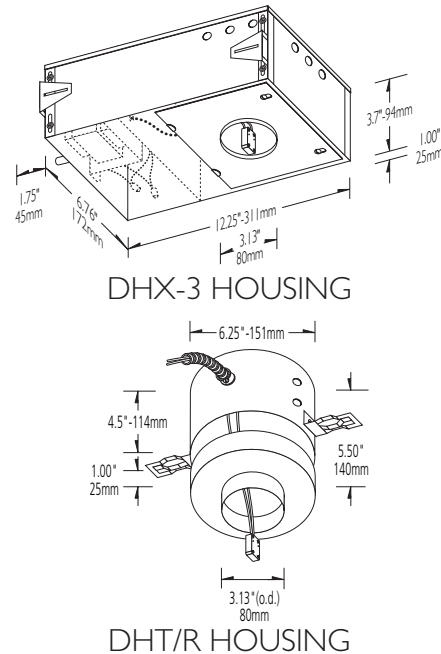

DLII - Fixed Round Compact RECESSED DOWNLIGHT

PRODUCT SPECIFICATION

GENERAL DESCRIPTION

Lucifer recessed downlight is a fixed low voltage fixture with **flush trim plate**. Fixed die-cast round fitting with shallow lamp recess and round interior trim plate. Round opening. Uses a quartz halogen lamp for superior color rendition and beam control. Clear glass lens is supplied with fixture.

MOUNTING

Use with **DHX-3** housing with integral magnetic or electronic transformer for non-IC, accessible ceilings only. Use with **DHT/R** housing and remote transformer for non-IC, accessible ceilings only. DHT/R housing includes 5 foot conduit with leads and pre-wired mating connectors for quick trim connection. Hanging bars and brackets are included.

MATERIAL

Trim is constructed of steel. Fixture housing is riveted aluminum.

ACCESSORIES

Trim may be accessorized with Frosted Glass Lens (FGL-1), Linear Spread Lens (LSL-1), MR-11 Lamp Adapter (LA), Honeycomb Louvre (HCL-1), Spread Glass Lens (SGL-1), Ultra Violet Glass Lens (UVL-1), and Black Louvre (LVR).

LABEL

U.L. Listed trim and housings for dry and damp, non-IC locations. Accessible ceilings only. File No. E115025.

ELECTRICAL

Trim is pre-wired for use in housing assembly.

TRANSFORMER

DHX-3 housing is supplied with an integral 120v or 277v primary, 12v secondary magnetic transformer or 120v primary, 12v secondary electronic transformer. DHT/R housing is powered by remote transformer sized to load (order separately). Standard 120v primary, 12v secondary. All transformers are fully dimmable.

LAMP

12v MR-16 halogen lamp, 50w maximum (order separately). Specify lamp beam spread.

ENERGY CONSERVATION

Manufacturer recommends use of Osram Sylvania's energy saving 37w Tru-Aim® IR halogen lamps which convert more energy into light than conventional 50w MR-16 lamps. Tru-Aim® IR halogen lamps can be ordered from Lucifer Lighting for use in fixture. See luciferlighting.com for lamp specification guide.

WARRANTY

Manufacturer's one year warranty of product is conditioned on use of manufacturer supplied transformers.

LUCIFER
LIGHTING COMPANY

414 Live Oak Street
San Antonio, Texas 78202
Phone 210 227-7329
FAX 210 227-4967
www.luciferlighting.com

©2004 Lucifer Lighting Company

As part of its policy of continuous research and product development, the Company reserves the right to change or withdraw specifications without prior notice.

0940-1004