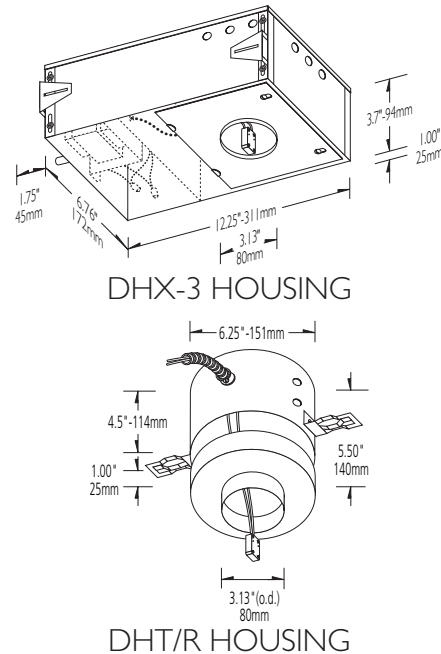

DLI4 - Fixed Square Compact

RECESSED DOWNLIGHT - REGRESSED BAFFLE

PRODUCT SPECIFICATION

GENERAL DESCRIPTION

Lucifer recessed downlight is a fixed low voltage fixture with **flush trim plate**. Fixed die-cast square fitting with shallow lamp recess and square interior trim plate. Round opening with regressed black baffle. Uses a quartz halogen lamp for superior color rendition and beam control. Clear glass lens is supplied with fixture.

MOUNTING

Use with **DHX-3** housing with integral magnetic or electronic transformer for non-IC, accessible ceilings only. Use with **DHT/R** housing and remote transformer for non-IC, accessible ceilings only. DHT/R housing includes 5 foot conduit with leads and pre-wired mating connectors for quick trim connection. Hanging bars and brackets are included.

MATERIAL

Trim is constructed of steel. Fixture housing is riveted aluminum.

ACCESSORIES

Trim may be accessorized with Frosted Glass Lens (FGL-1), Linear Spread Lens (LSL-1), MR-11 Lamp Adapter (LA), Honeycomb Louvre (HCL-1), Spread Glass Lens (SGL-1), Ultra Violet Glass Lens (UVL-1), and Black Louvre (LVR).

LABEL

U.L. Listed trim and housings for dry and damp, non-IC locations. Accessible ceilings only. File No. E115025.

ELECTRICAL

Trim is pre-wired for use in housing assembly.

TRANSFORMER

DHX-3 housing is supplied with an integral 120v or 277v primary, 12v secondary magnetic transformer or 120v primary, 12v secondary electronic transformer. DHT/R housing is powered by remote transformer sized to load (order separately). Standard 120v primary, 12v secondary. All transformers are fully dimmable.

LAMP

12v MR-16 halogen lamp, 50w maximum (order separately). Specify lamp beam spread.

ENERGY CONSERVATION

Manufacturer recommends use of Osram Sylvania's energy saving 37w Tru-Aim® IR halogen lamps which convert more energy into light than conventional 50w MR-16 lamps. Tru-Aim® IR halogen lamps can be ordered from Lucifer Lighting for use in fixture. See luciferlighting.com for lamp specification guide.

WARRANTY

Manufacturer's one year warranty of product is conditioned on use of manufacturer supplied transformers.

LUCIFER
LIGHTING COMPANY

414 Live Oak Street
San Antonio, Texas 78202
Phone 210 227-7329
FAX 210 227-4967
www.luciferlighting.com

©2004 Lucifer Lighting Company

As part of its policy of continuous research and product development, the Company reserves the right to change or withdraw specifications without prior notice.

0948-1004