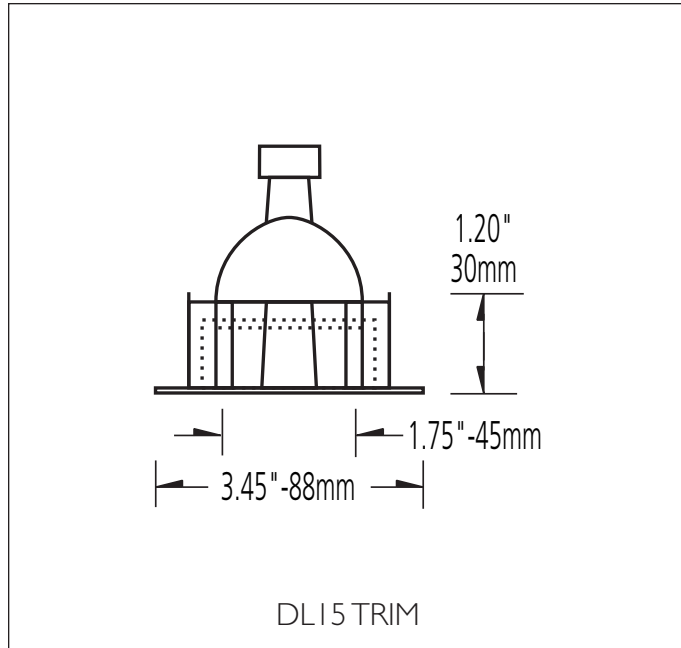

DL15 - Fixed Round Compact RECESSED DOWNLIGHT - REGRESSED BAFFLE