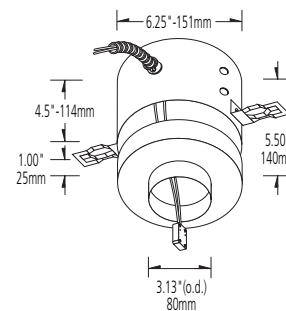

DHT/R HOUSING

GENERAL DESCRIPTION

Lucifer recessed downlight is a fixed low voltage fixture with **flush trim plate**. Fixed die-cast round fitting with shallow lamp recess and round interior trim plate. Round opening with regressed black baffle. Uses a quartz halogen lamp for superior color rendition and beam control. Clear glass lens is supplied with fixture.

MOUNTING

Use with **DHX-3** housing with integral magnetic or electronic transformer for non-IC, accessible ceilings only. Use with **DHT/R** housing and remote transformer for non-IC, accessible ceilings only. DHT/R housing includes 5 foot conduit with leads and pre-wired mating connectors for quick trim connection. Hanging bars and brackets are included.

MATERIAL

Trim is constructed of steel. Fixture housing is riveted aluminum.

ACCESSORIES

Trim may be accessorized with Frosted Glass Lens (FGL-1), Linear Spread Lens (LSL-1), MR-11 Lamp Adapter (LA), Honeycomb Louvre (HCL-1), Spread Glass Lens (SGL-1), Ultra Violet Glass Lens (UVL-1), and Black Louvre (LVR).

LABEL

U.L. Listed trim and housings for dry and damp, non-IC locations. Accessible ceilings only. File No. E115025.

ELECTRICAL

Trim is pre-wired for use in housing assembly.

TRANSFORMER

DHX-3 housing is supplied with an integral 120v or 277v primary, 12v secondary magnetic transformer or 120v primary, 12v secondary electronic transformer. DHT/R housing is powered by remote transformer sized to load (order separately). Standard 120v primary, 12v secondary. All transformers are fully dimmable.

LAMP

12v MR-16 halogen lamp, 50w maximum (order separately). Specify lamp beam spread.

ENERGY CONSERVATION

Manufacturer recommends use of Osram Sylvania's energy saving 37w Tru-Aim® IR halogen lamps which convert more energy into light than conventional 50w MR-16 lamps. Tru-Aim® IR halogen lamps can be ordered from Lucifer Lighting for use in fixture. See luciferlighting.com for lamp specification guide.

WARRANTY

Manufacturer's one year warranty of product is conditioned on use of manufacturer supplied transformers.

LUCIFER
LIGHTING COMPANY

414 Live Oak Street
San Antonio, Texas 78202
Phone 210 227-7329
FAX 210 227-4967
www.luciferlighting.com

©2004 Lucifer Lighting Company

As part of its policy of continuous research and product development, the Company reserves the right to change or withdraw specifications without prior notice.

0949-1004