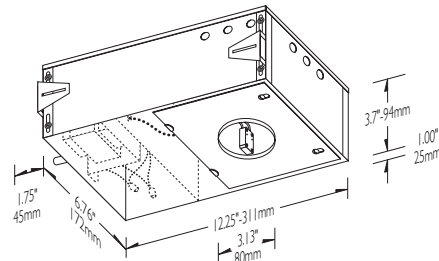

PRODUCT SPECIFICATION

DHX-3 HOUSING