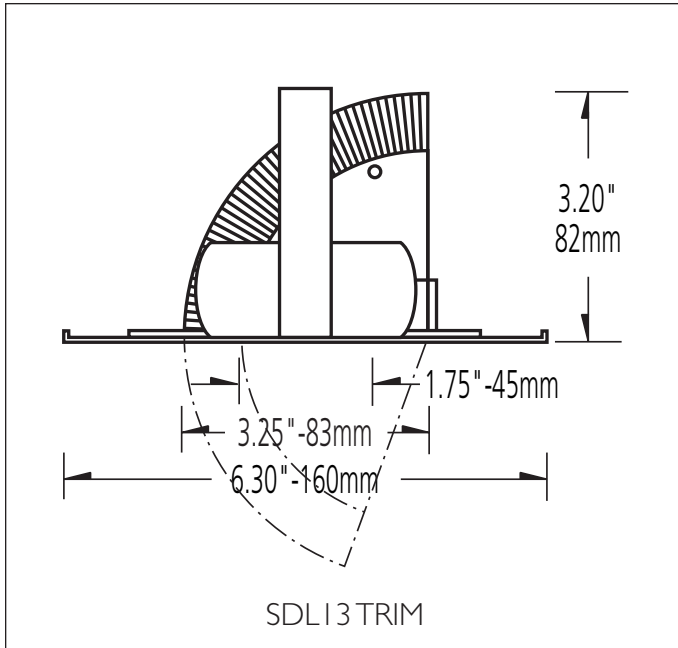

SDLI3 - Adjustable Supertop RECESSED DOWNLIGHT

PRODUCT SPECIFICATION

Cat. No.	Finish
SDLI3W	Matte White
SDLI3B	Matte Black
SDLI3C	Polished Chrome
SDLI3G	Polished Brass

GENERAL DESCRIPTION

Lucifer recessed downlight is an adjustable low voltage fixture with **turned up trim plate**. Adjustable die-cast round fitting for use as downlighter or uplighter with round interior fitting adjustable 70° from vertical and rotatable 355°. Round opening. Uses a quartz halogen lamp for superior color rendition and beam control. Clear glass lens is supplied with fixture.

MOUNTING

Use with **DHX-4** housing with integral magnetic or electronic transformer, 120v primary, 12v secondary (75w maximum) or integral magnetic transformer 277v primary, 12v secondary (50w maximum). The DHX-4 is for use with non-insulated, accessible or non-accessible ceilings. Distinguishing characteristics of DHX-4 housing is shallow construction, under 4 inches in depth, which is U.L. Listed for through branch circuit wiring. Hanging bars and brackets are included.