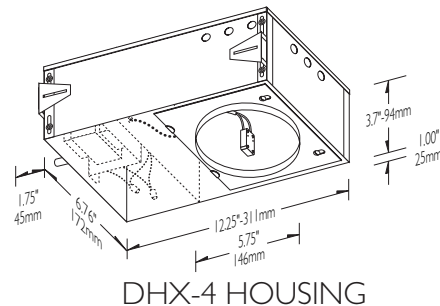

SDLI3 - Adjustable Supertop RECESSED DOWNLIGHT

PRODUCT SPECIFICATION

Cat. No.	Finish
SDLI3W	Matte White
SDLI3B	Matte Black
SDLI3C	Polished Chrome
SDLI3G	Polished Brass

GENERAL DESCRIPTION

Lucifer recessed downlight is an adjustable low voltage fixture with **turned up trim plate**. Adjustable die-cast round fitting for use as downlighter or uplighter with round interior fitting adjustable 70° from vertical and rotatable 355°. Round opening. Uses a quartz halogen lamp for superior color rendition and beam control. Clear glass lens is supplied with fixture.

MOUNTING

Use with **DHX-4** housing with integral magnetic or electronic transformer, 120v primary, 12v secondary (75w maximum) or integral magnetic transformer 277v primary, 12v secondary (50w maximum). The DHX-4 is for use with non-insulated, accessible or non-accessible ceilings. Distinguishing characteristics of DHX-4 housing is shallow construction, under 4 inches in depth, which is U.L. Listed for through branch circuit wiring. Hanging bars and brackets are included.