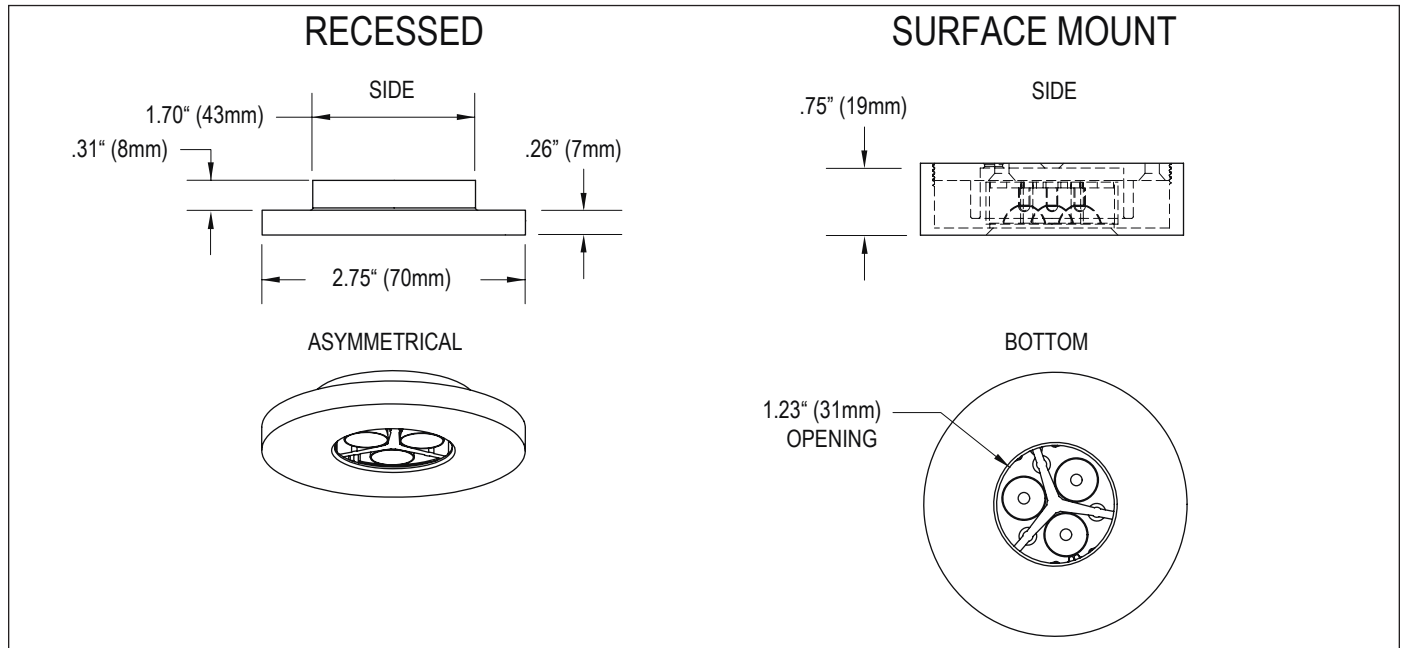

PUKLED™
LPKT-LED KIT WITHOUT FASTENERS

PRODUCT SPECIFICATION

Cat. No. Description

LPKT-LED-1-* 1 Fixture and 1 Non-dimmable Power Supply
 LPKT-LED-2-* 2 Fixtures and 1 Non-dimmable Power Supply

* - Specify A (Clear Anodized Aluminum); B (Black Anodized Aluminum); W (Matte White)

GENERAL DESCRIPTION

Low voltage, small scale, white light LED luminaire *without visible fasteners for concealed mounting* suitable for interior and exterior dry and damp locations. 3300°K standard color temperature, optional cool white 4700°K available. Will accept one effects element in addition to a color gel with a soft focus lens standard. Consult factory for availability of alternate LED colors: Red, Yellow, Green, and Blue. Patent pending.

MOUNTING

May be recessed into a 1.750" (44.45mm) diameter hole in a .75" (19mm) thick panel. #4 Phillips flathead wood screws provided. Surface Mount version available for non-recess applications.

MATERIAL

Fixture body in machined from aluminum alloy.

FINISH

Matte White, Clear Anodized, or Black Anodized.

LABEL

ETL Listed.

ELECTRICAL

350ma, 3.6w fixture is prewired with 18 AWG 10' (3m) lead. Maximum recommended run length is 30 feet with 18 AWG wire (consult factory for custom lengths).