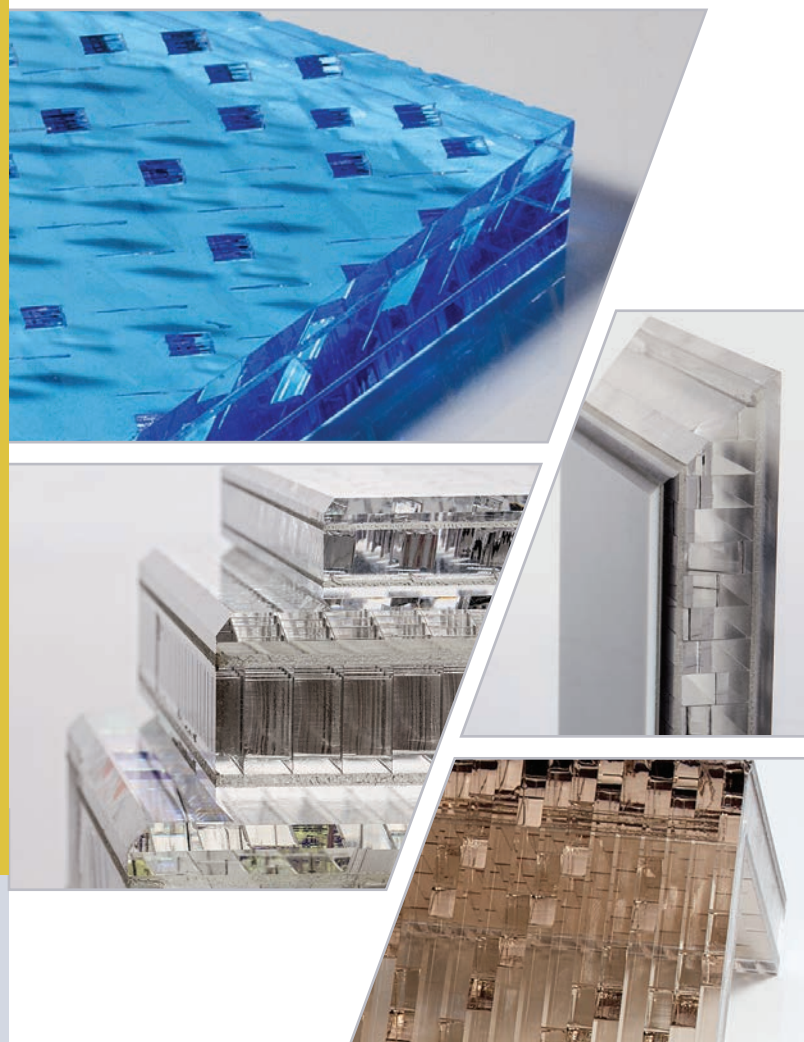

Panel Products: Edges

- A. Eased "Comfort" Edge
- B. Capped Edge
- C. Chamfered Edge
- D. Wrapped Corner Edge
- E. Mitered Edge
- F. Miter Corner Edge

©2013 Sensitile Systems, LLC. All Rights Reserved. Sensitile®, Sensitile Systems®, Jali®, Scintilla®, PIXA™, Sensitile Terrazzo™, Terrazzo Lumina™, Lumina™, Reflections™, Zari Reflections™, SLIM™, SLANT™, VAPOR™, infinity™ are trademarks of Sensitile Systems, LLC.