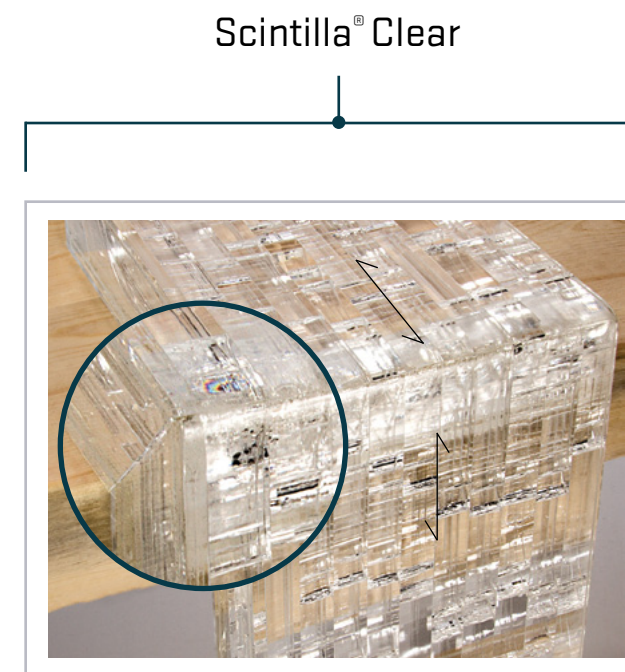

# Miter Corner Edge

Colored Panels

Joint Line With Grain

Joint Line Against Grain

SLANT®

Jali®

Scintilla®

Jali®

Scintilla®

Face Material:  
Transparent Color

Back Material:  
Transparent Color

Face Material: Clear;  
Back Material:  
Mirrored or Opaque

# 06 Wrapped Corner Edge

← Grain Direction