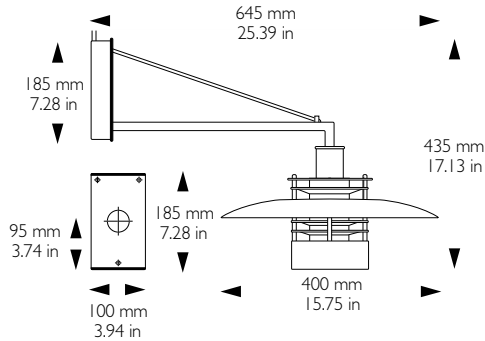

AURORA

6189-126 AURORA WALL is a wall luminaire for many different applications, including foyers, shopping centers and large open areas.