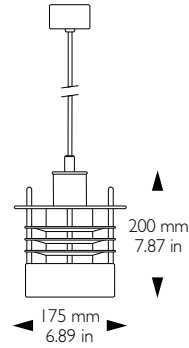

MINI-AURORA

TECHNICAL INFORMATION: Heavy gauge steel components finished in white or grey with chrome detailing. Opal glass diffuser and ring louvers ensure diffuse lighting. Supplied as standard with HF ballast. Available as pendant, ceiling and wall luminaire.

4184 MINI AURORA PENDANT is a decorative pendant luminaire suitable for reception areas, restaurants, etc.