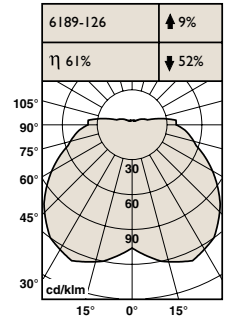

AURORA

6189-126 AURORA WALL is a wall luminaire for many different applications, including foyers, shopping centers and large open areas.