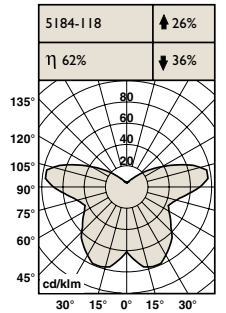

5184 MINI AURORA CEILING is a ceiling luminaire ideal for numerous environments such as staircases, corridors, entrance areas, etc.