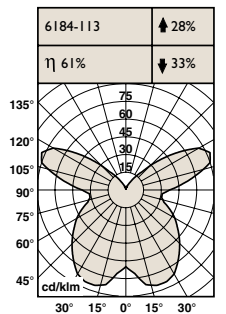

6184-113 MINI AURORA WALL suits many different applications including corridors, reception areas and waiting rooms.