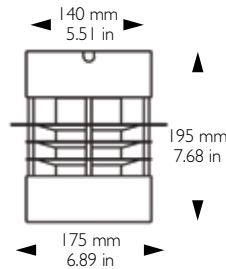

5184 MINI AURORA CEILING is a ceiling luminaire ideal for numerous environments such as staircases, corridors, entrance areas, etc.