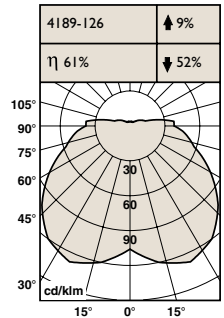

4189 MINI AURORA PENDANT is a pendant luminaire suited for conference rooms, cafeterias, etc.

5186 AURORA CEILING blends well into most environments such as conference rooms, exhibition areas, foyers, etc.