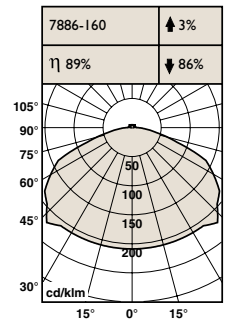

AURORA

6189-126 AURORA WALL is a wall luminaire for many different applications, including foyers, shopping centers and large open areas.

7886 AURORA TABLE luminaire is a classic design suitable for reception areas, restaurants and offices.

TECHNICAL INFORMATION: AURORA TABLE luminaire in metal finished in white with chrome-plated trim. The lamp is fitted with a cord switch. The Aurora family also includes pendant, ceiling, wall and floor luminaires.

7786 AURORA FLOOR is a luminaire in classic design. Aurora is suitable for reception areas, restaurants, cafeterias, etc.

TECHNICAL INFORMATION: AURORA FLOOR luminaire in metal finished in white with chrome-plated trim. The Aurora family also includes pendant, ceiling, wall and table luminaires.