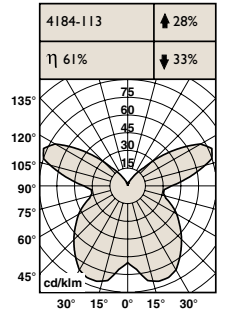

MINI-AURORA

TECHNICAL INFORMATION: Heavy gauge steel components finished in white or grey with chrome detailing. Opal glass diffuser and ring louvers ensure diffuse lighting. Supplied as standard with HF ballast. Available as pendant, ceiling and wall luminaire.

4184 MINI AURORA PENDANT is a decorative pendant luminaire suitable for reception areas, restaurants, etc.