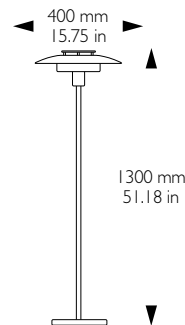

AURORA

6189-126 AURORA WALL is a wall luminaire for many different applications, including foyers, shopping centers and large open areas.

7886 AURORA TABLE luminaire is a classic design suitable for reception areas, restaurants and offices.

TECHNICAL INFORMATION: AURORA TABLE luminaire in metal finished in white with chrome-plated trim. The lamp is fitted with a cord switch. The Aurora family also includes pendant, ceiling, wall and floor luminaires.

7786 AURORA FLOOR is a luminaire in classic design. Aurora is suitable for reception areas, restaurants, cafeterias, etc.

TECHNICAL INFORMATION: AURORA FLOOR luminaire in metal finished in white with chrome-plated trim. The Aurora family also includes pendant, ceiling, wall and table luminaires.