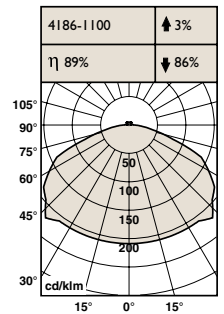

AURORA

TECHNICAL INFORMATION: Steel components finished in white with chrome detailing. Supplied as standard with HF ballast. Some versions available with HF dimming. Can be supplied as pendant, ceiling, wall, floor and table luminaire.

4186 / 4189 AURORA PENDANT is a pendant luminaire suited for conference rooms and cafeterias.