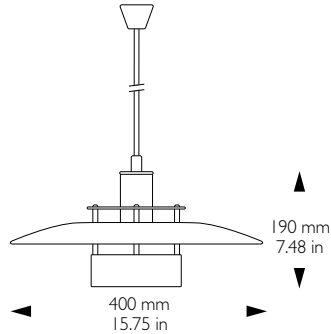

AURORA

TECHNICAL INFORMATION: Steel components finished in white with chrome detailing. Supplied as standard with HF ballast. Some versions available with HF dimming. Can be supplied as pendant, ceiling, wall, floor and table luminaire.

4186 / 4189 AURORA PENDANT is a pendant luminaire suited for conference rooms and cafeterias.