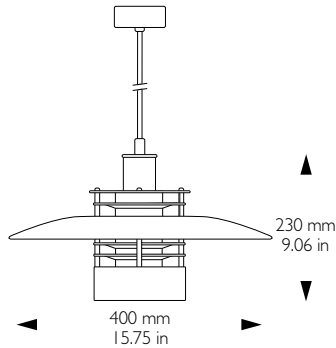

4189 MINI AURORA PENDANT is a pendant luminaire suited for conference rooms, cafeterias, etc.

5186 AURORA CEILING blends well into most environments such as conference rooms, exhibition areas, foyers, etc.