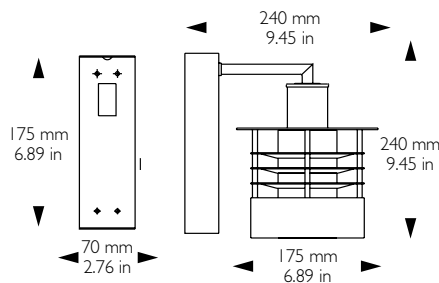

6184-113 MINI AURORA WALL suits many different applications including corridors, reception areas and waiting rooms.