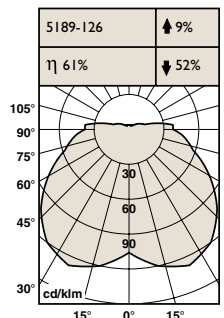

5189-126 AURORA CEILING blends well into most environments such as conference rooms, exhibition areas, foyers, etc.