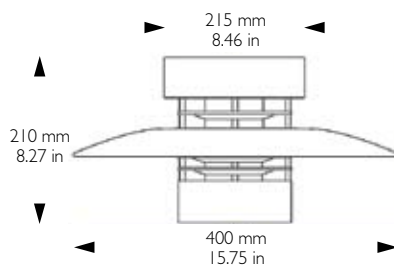

5189-126 AURORA CEILING blends well into most environments such as conference rooms, exhibition areas, foyers, etc.