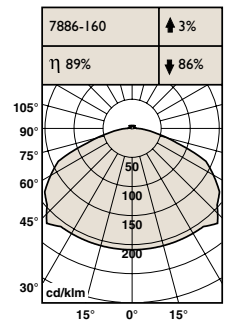

7886 AURORA TABLE luminaire is a classic design suitable for reception areas, restaurants and offices.

TECHNICAL INFORMATION: AURORA TABLE luminaire in metal finished in white with chrome-plated trim. The lamp is fitted with a cord switch. The Aurora family also includes pendant, ceiling, wall and floor luminaires.

7786 AURORA FLOOR is a luminaire in classic design. Aurora is suitable for reception areas, restaurants, cafeterias, etc.

TECHNICAL INFORMATION: AURORA FLOOR luminaire in metal finished in white with chrome-plated trim. The Aurora family also includes pendant, ceiling, wall and table luminaires.