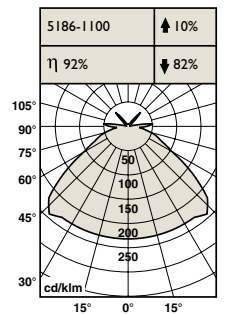

AURORA

TECHNICAL INFORMATION: Steel components finished in white with chrome detailing. Supplied as standard with HF ballast. Some versions available with HF dimming. Can be supplied as pendant, ceiling, wall, floor and table luminaire.

4186 / 4189 AURORA PENDANT is a pendant luminaire suited for conference rooms and cafeterias.

4189 MINI AURORA PENDANT is a pendant luminaire suited for conference rooms, cafeterias, etc.

5186 AURORA CEILING blends well into most environments such as conference rooms, exhibition areas, foyers, etc.

5189-126 AURORA CEILING blends well into most environments such as conference rooms, exhibition areas, foyers, etc.

The right light

LUXO