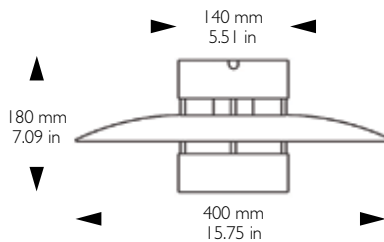

AURORA

TECHNICAL INFORMATION: Steel components finished in white with chrome detailing. Supplied as standard with HF ballast. Some versions available with HF dimming. Can be supplied as pendant, ceiling, wall, floor and table luminaire.

4186 / 4189 AURORA PENDANT is a pendant luminaire suited for conference rooms and cafeterias.

4189 MINI AURORA PENDANT is a pendant luminaire suited for conference rooms, cafeterias, etc.

5186 AURORA CEILING blends well into most environments such as conference rooms, exhibition areas, foyers, etc.

5189-126 AURORA CEILING blends well into most environments such as conference rooms, exhibition areas, foyers, etc.

The right light

LUXO